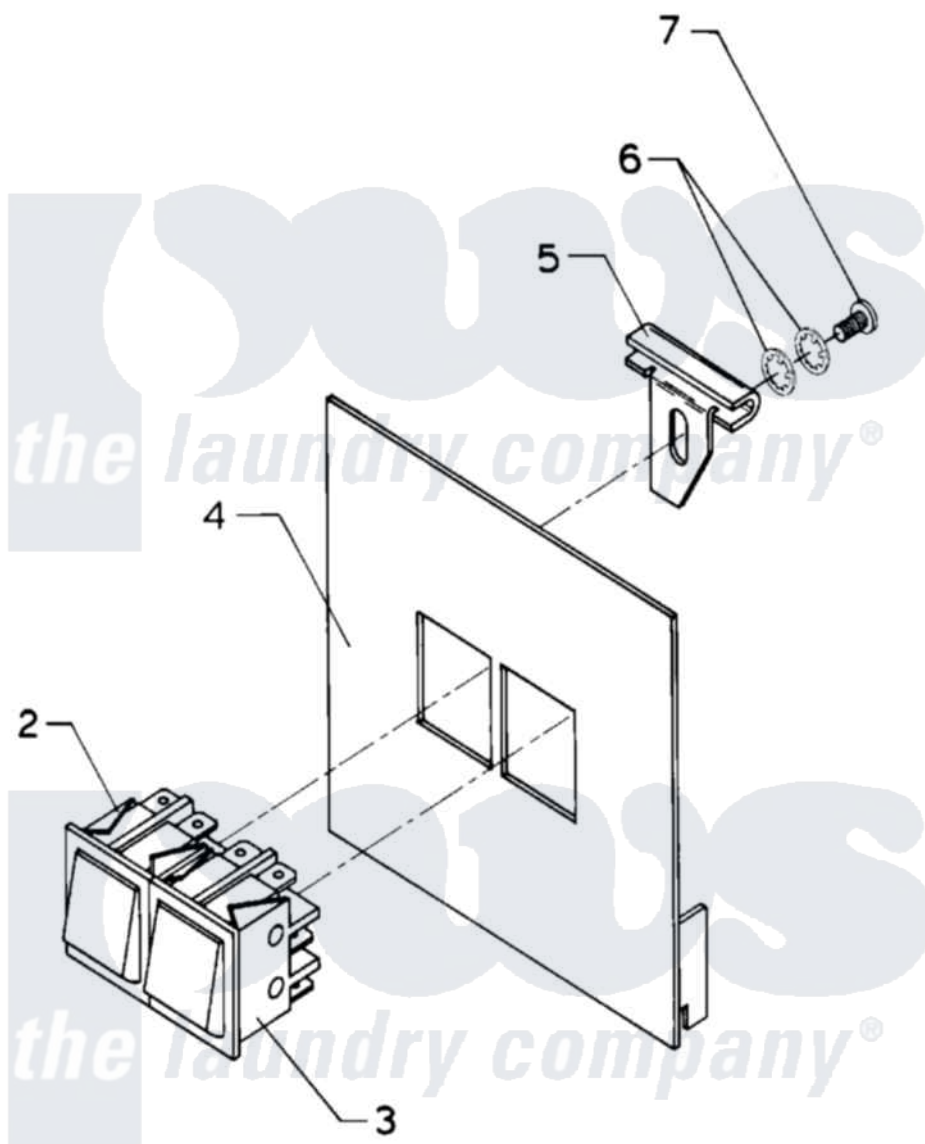

Maytag AT50PN2 06 - MANUAL START/STOP CONTROL

Maytag [Residential Maytag AT50PN2 Washer Parts](#) Parts Diagram 06 - MANUAL START/STOP CONTROL
Click on the part number to view part

Item	Original Part Number	Replaced By	Status	Part Description
NI	24001764		Not Available	KIT, START/STOP COMPLETE
002	24001251			Switch
003	24001252			Switch, Momentary
004	NLA		Not Available	COVER, PLATE (OPL)