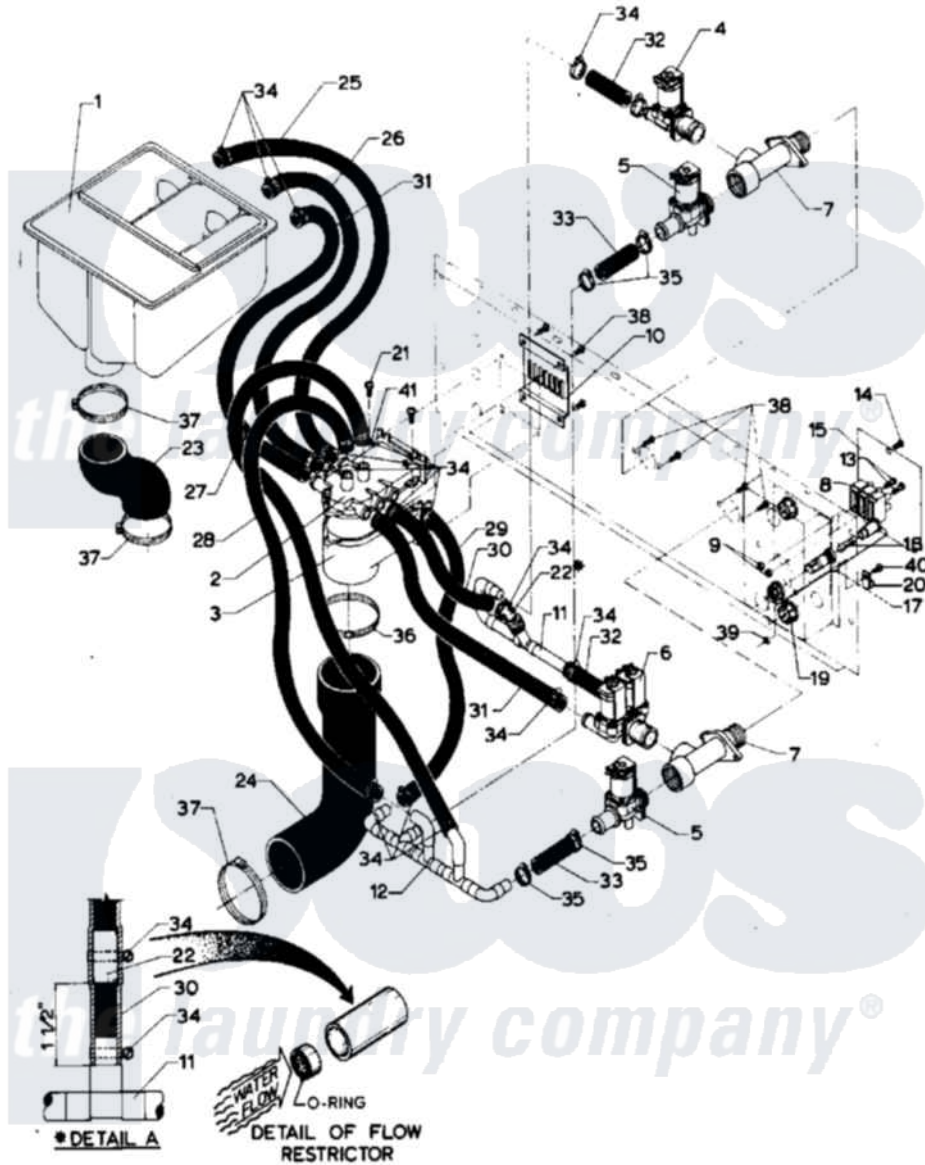

# Maytag AT50PN2 07 - SOAP DISPENSER

Maytag Residential Maytag AT50PN2 Washer Parts Parts Diagram 07 - SOAP DISPENSER  
 Click on the part number to view part

Item	Original Part Number	Replaced By	Status	Part Description
001	24001627		Not Available	DISPENSER, SUPPLY (COIN)
002	<a href="#">24001031</a>			Breaker, Vac.
003	<a href="#">24001032</a>			Breaker, Vac.
004	<a href="#">24001119</a>			Valve
005	W10124350		Not Available	NOT REQUIRED PART OR SEE NOTE
006	W10124350		Not Available	NOT REQUIRED PART OR SEE NOTE
007	<a href="#">24001448</a>			Seal
008	24001629		Not Available	BLOCK, INPUT POWER (3 WIRE)
009	<a href="#">24001425</a>			Nut, Fiberlock, Pltd
010	<a href="#">24001426</a>			Cover, Vacuum Breaker
011	24001777		Not Available	MANIFOLD, SUPPLY
012	W10124350		Not Available	PART NUMBER NOT AVAILABLE
013	<a href="#">24001430</a>			Screw, S.s
014	24001301	<a href="#">67006964</a>		Screw, Glide