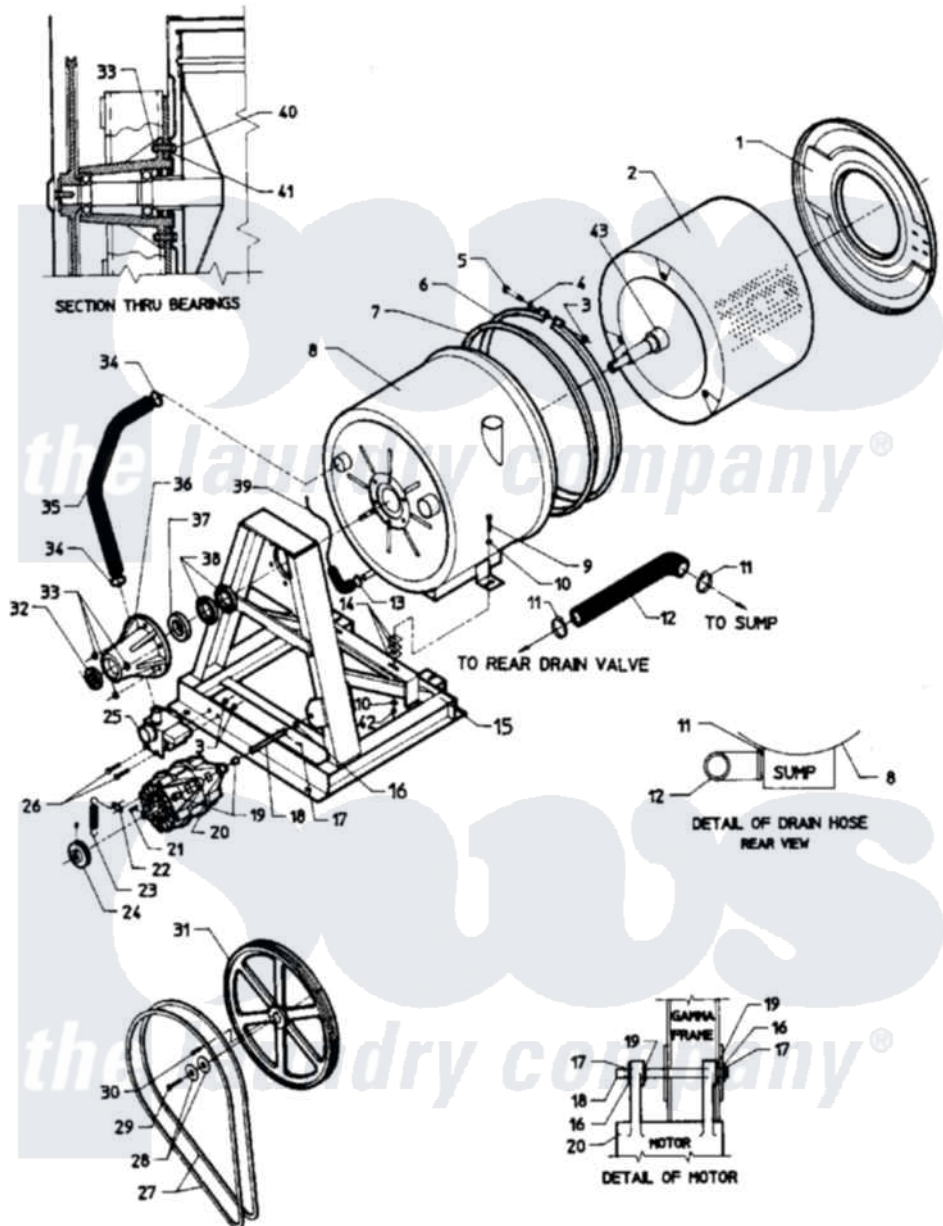

Maytag AT50PN2 09 - MAIN EXPLODED VIEW - SUB ASSEMBLY

Maytag Residential Maytag AT50PN2 Washer Parts Parts Diagram 09 - MAIN EXPLODED VIEW - SUB ASSEMBLY
 Click on the part number to view part

| Item | Original Part Number | Replaced By | Status | Part Description |
|------|--------------------------|------------------------|---------------|-----------------------------|
| 001 | NLA | | Not Available | FRONT SHELL ASSY. |
| 002 | 24001392 | | | Kit, Basket |
| 003 | 24001215 | | | Kit, Band Fastener |
| 004 | 24001215 | | | Kit, Band Fastener |
| 005 | 24001215 | | | Kit, Band Fastener |
| 006 | NLA | | Not Available | KIT, BAND SHELL |
| 007 | 24001184 | | | Gasket Kit |
| 008 | NLA | | Not Available | KIT, SHIELD RETRO |
| " | NLA | | Not Available | STRAP, CRADLE MTG. 72" LONG |
| 009 | 24001657 | | | Bolt |
| 010 | 24001516 | | | Washer, Flat Pltd. |
| 011 | 24001353 | 696392 | | Hose Clamp |
| 012 | 24001503 | | | Cup, Supply |
| 013 | 24001353 | 696392 | | Hose Clamp |
| 014 | 24001803 | | Not Available | SHIM, SHELL |
| | | | | KIT ASSY. FRAME (2 |