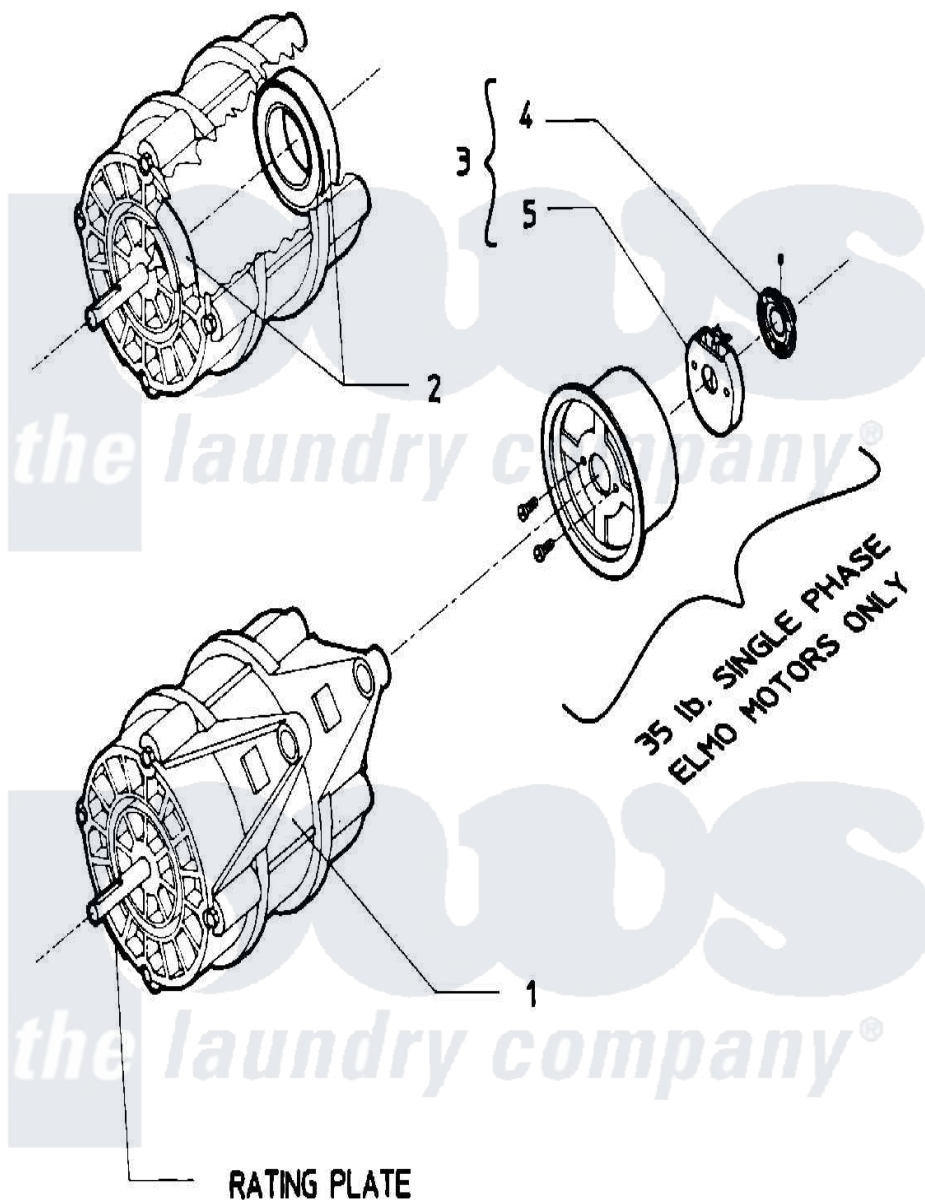

Maytag AT50PN2 10 - MOTOR

Maytag [Residential Maytag AT50PN2 Washer Parts](#) Parts Diagram 10 - MOTOR
[Click on the part number to view part](#)

Item	Original Part Number	Replaced By	Status	Part Description
001	24001080			Motor, 2SP
"	24001084			Motor, 2SP
002	24001017			Bearing, Motor