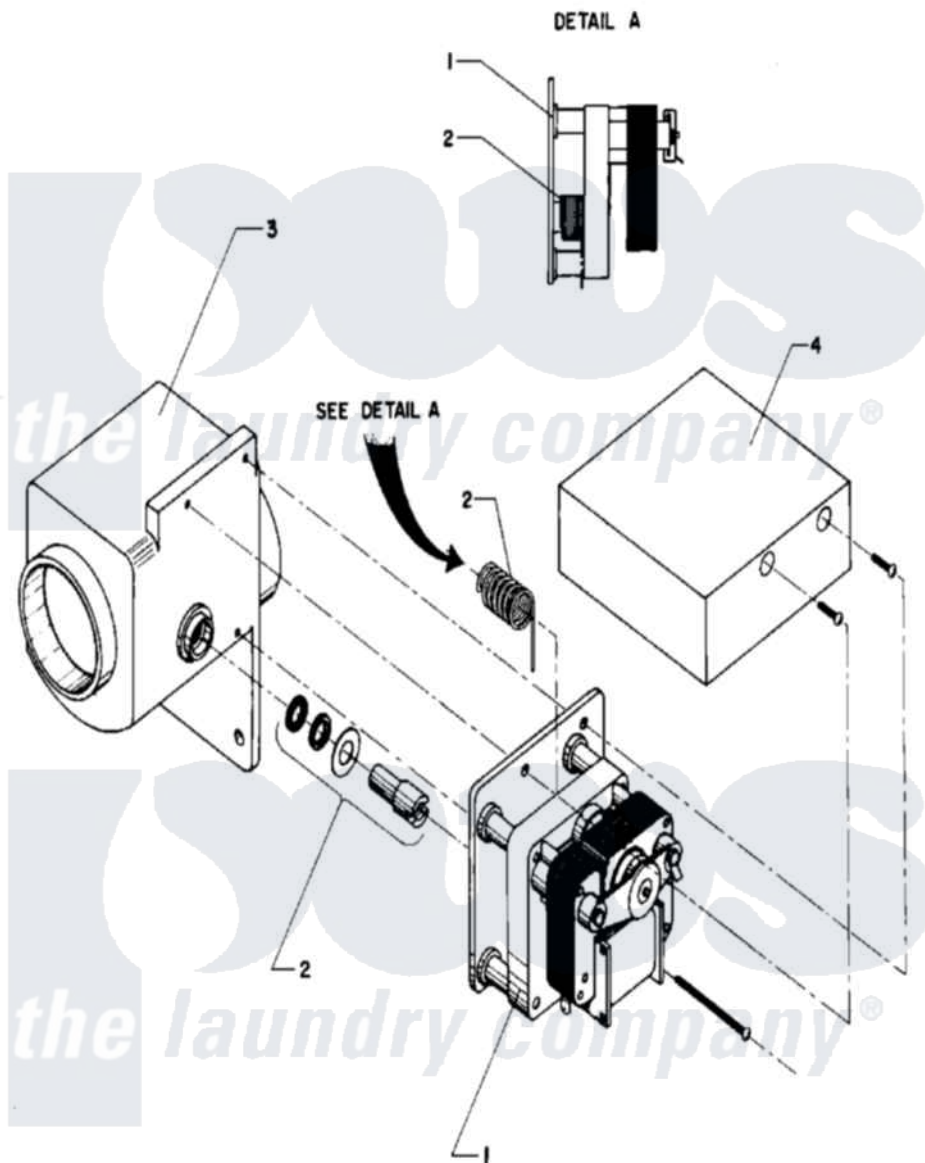

Maytag AT50PN2 11 - DRAIN VALVE

Maytag Residential Maytag AT50PN2 Washer Parts Parts Diagram 11 - DRAIN VALVE
[Click on the part number to view part](#)

Item	Original Part Number	Replaced By	Status	Part Description
001	24001217			Valve, Drain
"	24001530			Valve, Motor Drain
002	24001528			Shaft, Drive And Seal Kit