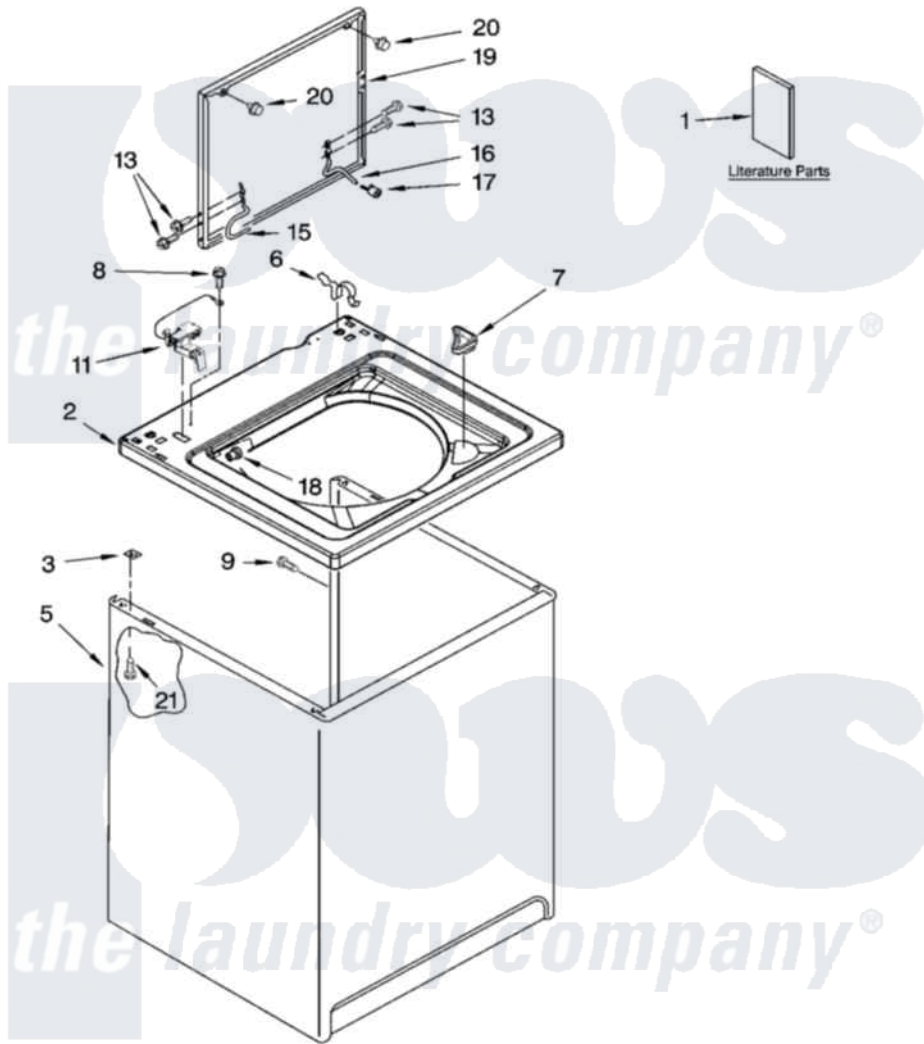

Maytag ATW4471TQ0 01 - TOP AND CABINET PARTS

Admiral TOP AND CABINET PARTS

For Model: ATW4471TQ0
(White)

AUTOMATIC
WASHER

IMPORTANT: All Part Numbers Listed Are Whirlpool Numbers. Source Parts Through Whirlpool.
2-07 Litho in U.S.A. (SLC) 1 Part No. W10119063 Rev. A

Maytag Residential Maytag ATW4471TQ0 Washer Parts Parts Diagram 01 - TOP AND CABINET PARTS
Click on the part number to view part

Item	Original Part Number	Replaced By	Status	Part Description
1	W10044800			Installation Instructions
"	W10092687		Not Available	Feature Sheet
"	W10092681		Not Available	Use & Care Guide
"	W10092722		Not Available	Energy Guide
"	8578910		Not Available	Wiring Diagram
2	8559483			Top
3	62750			Spacer, Cabinet To Top (4)
5	63424			Cabinet
6	62780			Clip, Top And Cabinet And Rear Panel
7	3362952			Dispenser, Bleach
8	3351614			Screw, Gearcase Cover Mounting
9	3357011	308685		Side Trim)
11	8318084			Switch, Lid
13	3351355	W10119828		Screw, Lid Hinge Mounting
15	8318088			Hinge, Lid

16	54583		Hinge, Lid
17	19119		Bumper, Lid Hinge
18	21258		Bearing, Lid Hinge
19	W10093681	W10193857	Lid
20	9724509		Bumper, Lid
21	3390631		Screw, 10-16 X 3/8