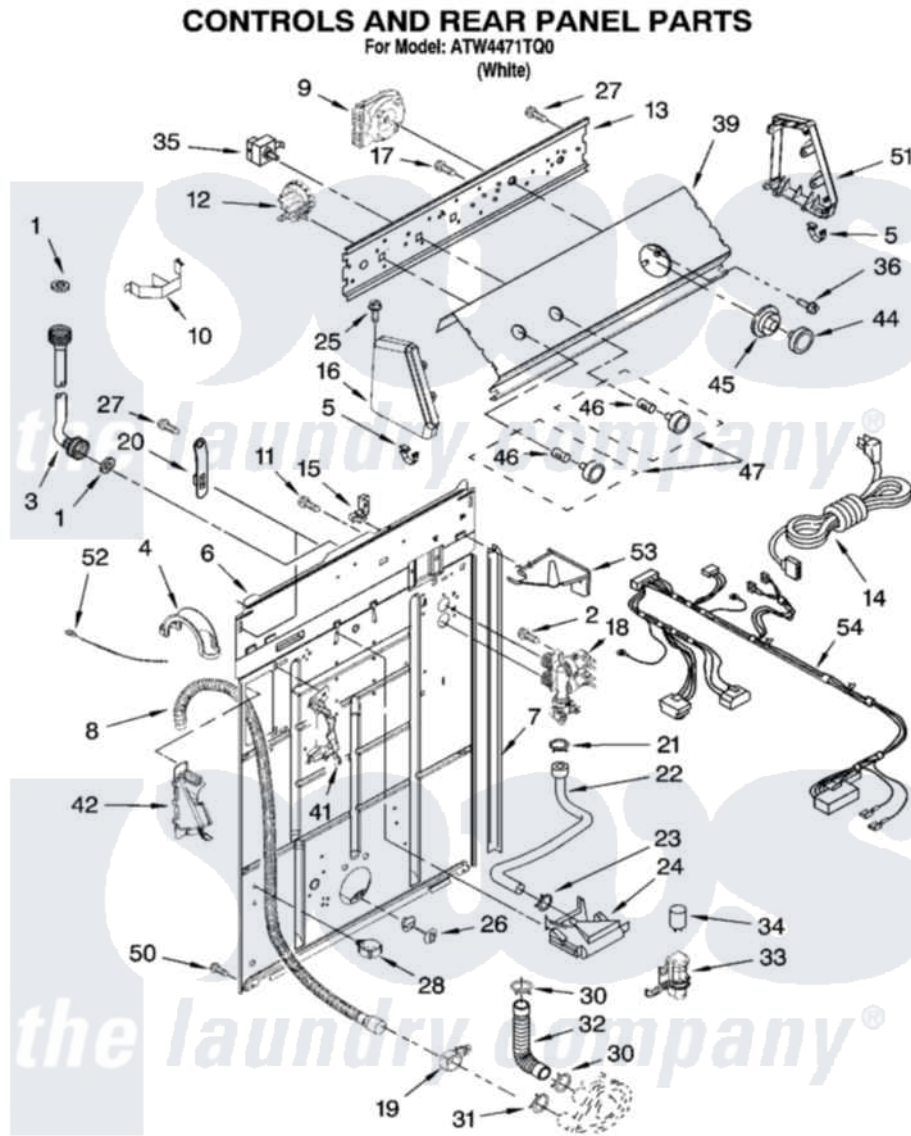

Maytag ATW4471TQ0 02 - CONTROLS AND REAR PANEL PARTS

IMPORTANT: All Part Numbers Listed Are Whirlpool Numbers. Source Parts Through Whirlpool.

W10119063

3

Maytag Residential Maytag ATW4471TQ0 Washer Parts Parts Diagram 02 - CONTROLS AND REAR PANEL PARTS

Click on the part number to view part

Item	Original Part Number	Replaced By	Status	Part Description
1	3976300	16123		Washer Inlet-Hose Miscellaneous Parts Must be Ordered Separately.
2	9740848			Screw, Mixing Valve Mounting
3	8571377	89503		Hose-Inlet
"	8571378	89503		Hose-Inlet
4	8577378			U-Bend, Drain Hose
5	8312709			Clip-Console
6	8318015			Panel, Rear
7	62747			Pad, Rear Panel
8	8559373	W10096921		Drain Hose Assembly
9	8546685			Timer, Control
10	8055003			Clip, Harness And Pressure Switch
11	3351614			Screw, Gearcase Cover Mounting
12	8577844	W10339251		Switch-WL
13	8579677			Bracket, Control