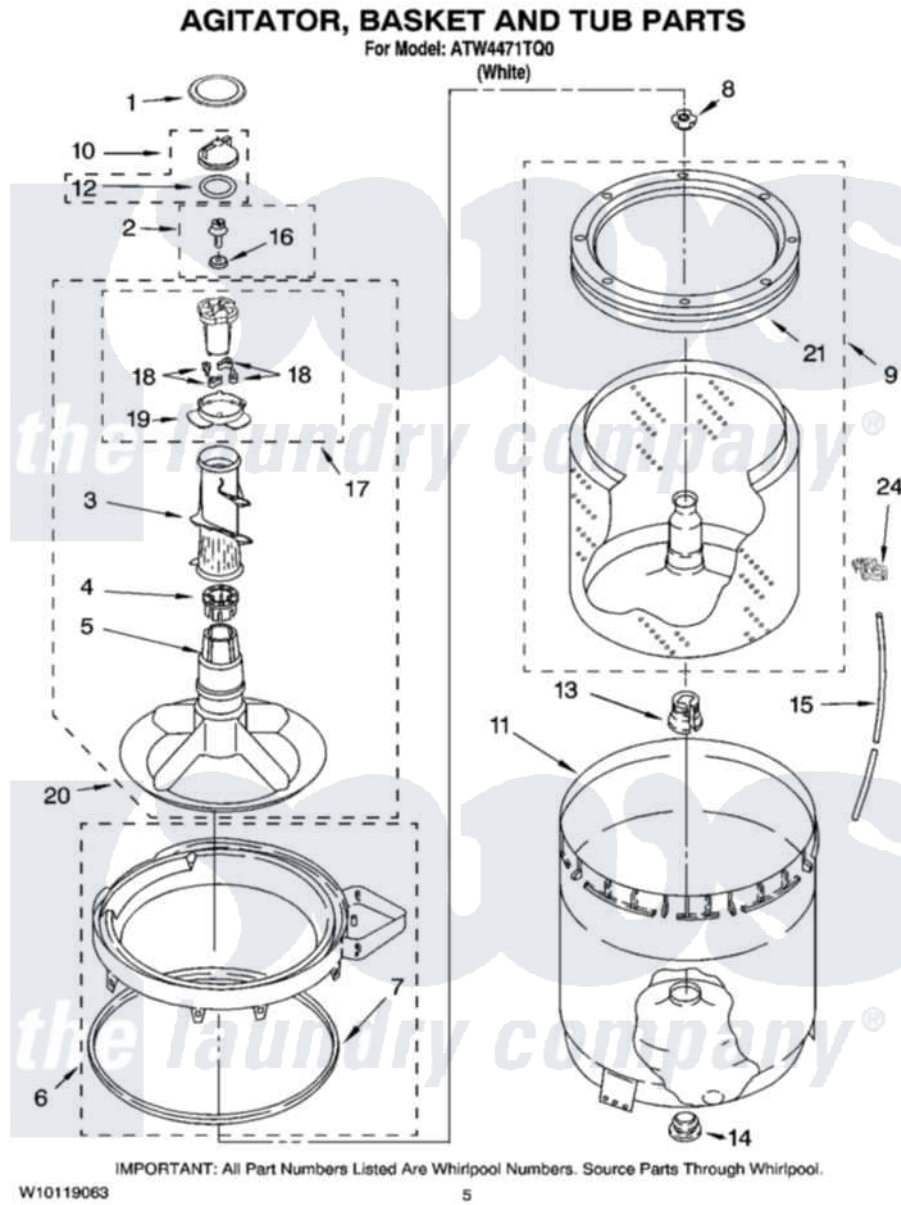

Maytag ATW4471TQ0 03 - AGITATOR, BASKET AND TUB PARTS

Maytag [Residential Maytag ATW4471TQ0 Washer Parts](#) Parts Diagram 03 - AGITATOR, BASKET AND TUB PARTS
Click on the part number to view part

Item	Original Part Number	Replaced By	Status	Part Description
1	8565982	8565983		Cap And Seal Assembly
2	358237			Screw And Washer
3	3348752			Mover, Clothes
4	3350389	285587		Washer
5	3347288			Agitator
6	8528150	W10445870		Ring-Tub
7	3976308			Gasket, Tub Ring
8	21366			Nut, Spanner
9	8526016	W10389328		Clothes Container, Assembly
10	3354733	W10074580		Cap, Barrier
11	63849			Strain Relief, Power Cord
12	3348855	W10072840		Fabric Softener
13	389140			Tub Block, Basket Drive
14	383727			Gasket, Centerpod
15	3347780	353244		Hose, Pressure Switch
16	3949550			Washer

17	3363663	285811	Cam-Agitator
18	3366877	80040	Dog-Agitator
19	3363661		Bearing, Driven Cam
20	3348117	285565	Agitator
21	8519788	387240	Ring, Balance
24	2219077		Clip, Pressure Switch Hose