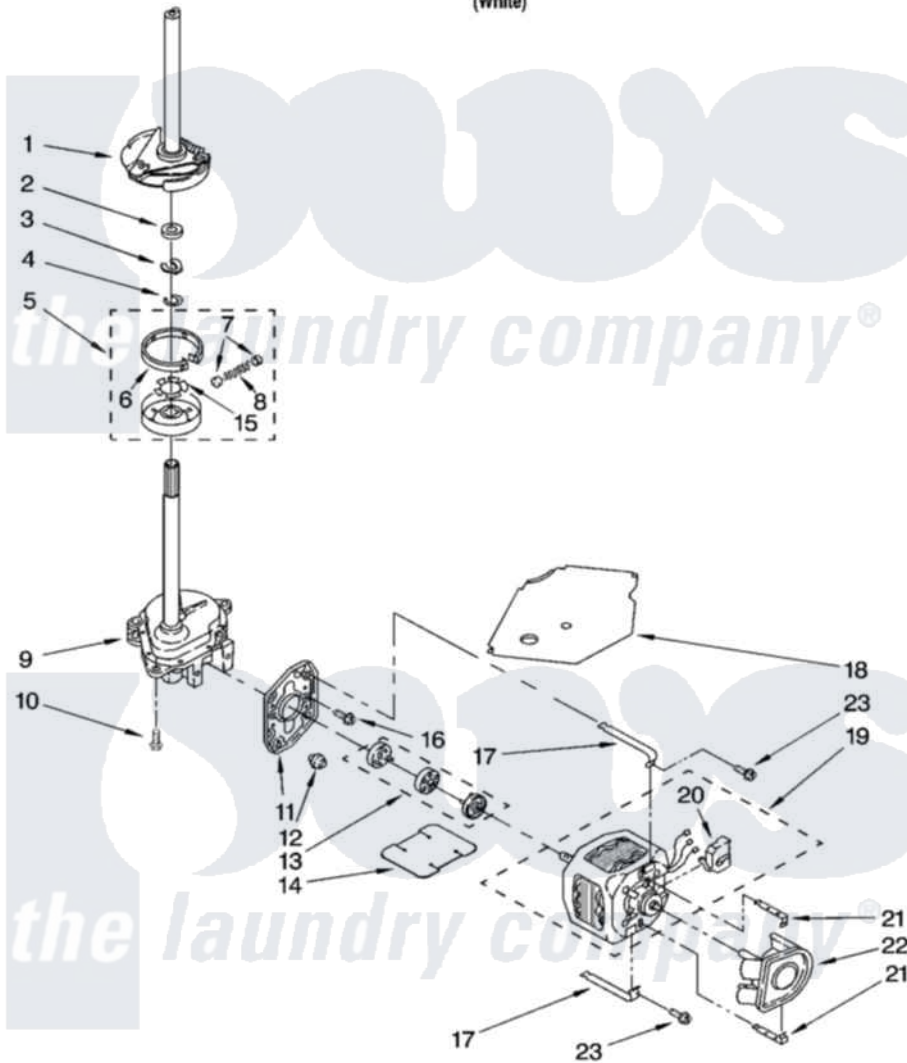

Maytag ATW4471TQ0 04 - BRAKE, CLUTCH, GEARCASE, MOTOR AND PUMP PARTS

BRAKE, CLUTCH, GEARCASE, MOTOR AND PUMP PARTS

For Model: ATW4471TQ0
(White)

IMPORTANT: All Part Numbers Listed Are Whirlpool Numbers. Source Parts Through Whirlpool.

W10119063

7

Maytag Residential Maytag ATW4471TQ0 Washer Parts Parts Diagram 04 - BRAKE, CLUTCH, GEARCASE, MOTOR AND PUMP PARTS

[Click on the part number to view part](#)

Item	Original Part Number	Replaced By	Status	Part Description
1	388952	285792		Basketdrive
2	63292			Washer, Spin Tube Thrust
3	62697	W10080230		Ring, Spin Tube Support
4	63283	285353		Ring
5	3951311	285785		Clutch
6	3951308	285790		Lining
7	62646			Cap, Clutch Spring
8	3946792			Spring And Damper Assembly
9	3360630	3360629		Gearcase
10	3357334	3400516		Screw Anti-Rattle
11	62611			Plate, Motor Mount To Gearcase
12	62691			Grommet, Motor
13	3364003	285753A		Coupling
14	3946532			Shield, Motor

15	3355454		Clip, Main Drive
16	3400516		Screw Anti-Rattle
17	3349637	W10086010	Retainer, Motor
18	3362089		Shield, Tub To Motor
19	8528157	661600	Motor, Main Drive
20	3952056		Switch, Main Drive Motor
21	8546127		Retainer, Pump
22	3363394		Pump
23	3387485	273556	Screw, 10-16 X 5/8