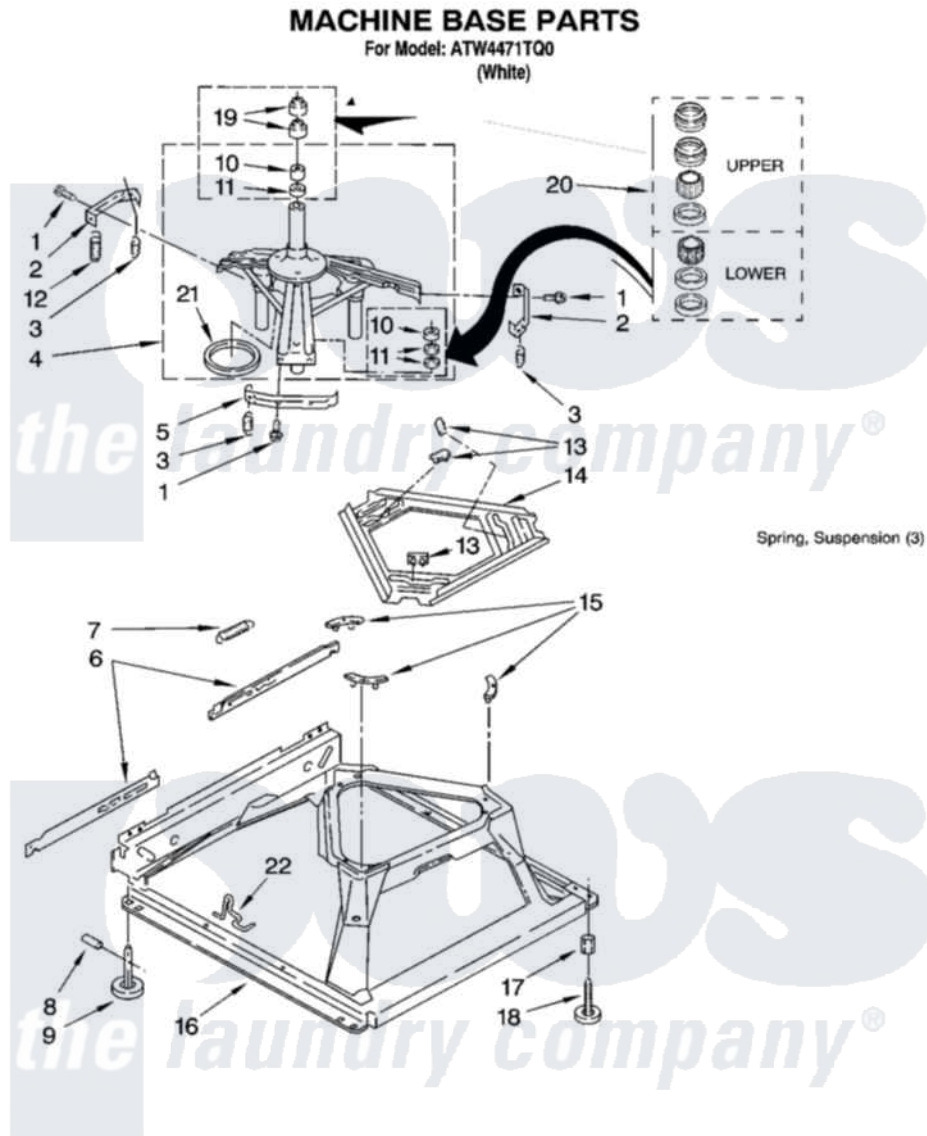

Maytag ATW4471TQ0 05 - MACHINE BASE PARTS

IMPORTANT: All Part Numbers Listed Are Whirlpool Numbers. Source Parts Through Whirlpool.

8

W10119063

[Maytag Residential Maytag ATW4471TQ0 Washer Parts](#) Parts Diagram 05 - MACHINE BASE PARTS

[Click on the part number to view part](#)

Item	Original Part Number	Replaced By	Status	Part Description
1	3400076			Screw, Bracket Mounting
2	64067			Bracket, Spring Outer
3	63907			Spring, Suspension
4	8575214	280184		Support
5	64065			Bracket, Spring Outer
6	63466			Link, Leveling Mechanism
7	62597	8316845		Spring
8	62837			Pin, Knurled
9	62596	285244		Feet-Leveling
10	8546455			Bearing, Centerpost
11	357409	359449		Seal, Agitator Shaft
12	388492	W10250667		Spring, Counterweight
13	62568	285219		Pad
14	3946509			Plate, Suspension
15	3363660	285744		Pad
16	3946512	285771		Base

17	3359452		Nut, Lock
18	W10001130		Foot, Leveling
19	356934	8577376	Seal, Centerpost
20	285203		Centerpost Bearing Kit
21	63134		Ring, Sound Deadening
22	63806	W10145155	Retainer, Suspension Spring