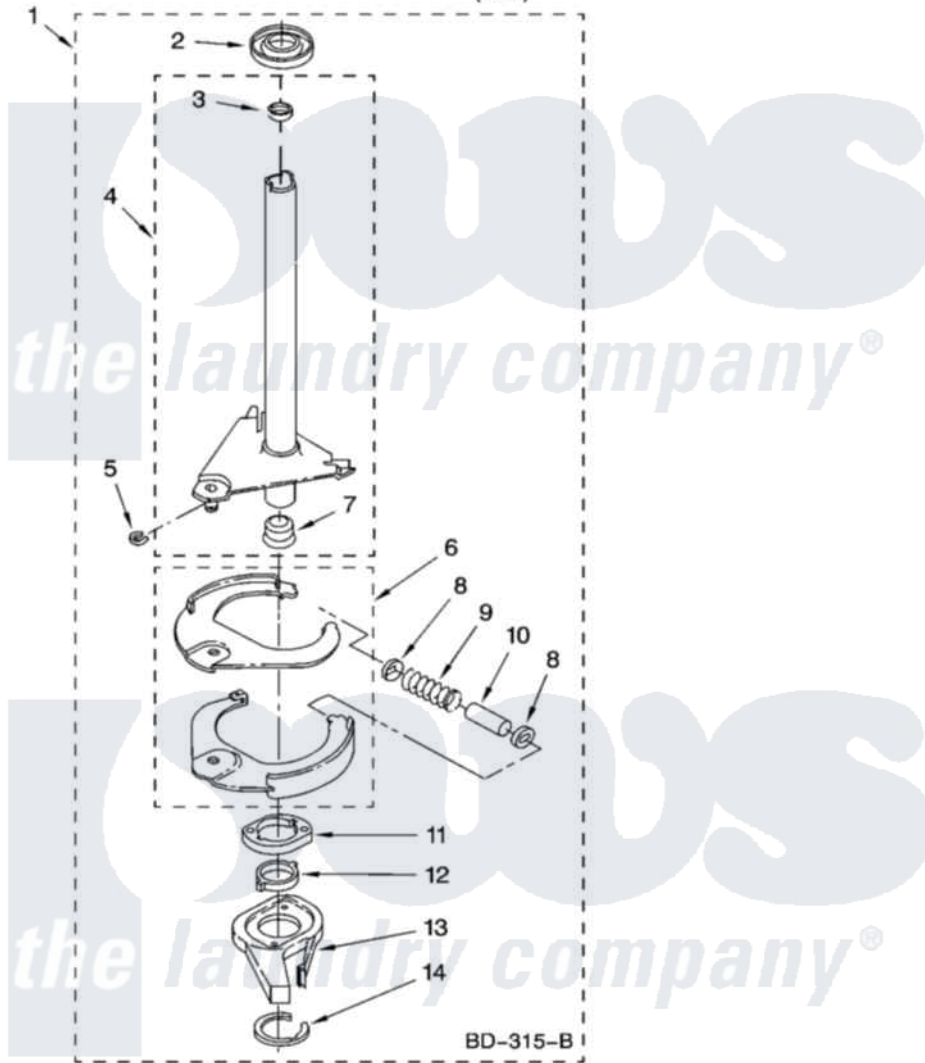

# Maytag ATW4471TQ0 07 - BRAKE AND DRIVE TUBE PARTS

## BRAKE AND DRIVE TUBE PARTS

For Model: ATW4471TQ0  
(White)

BD-315-B

IMPORTANT: All Part Numbers Listed Are Whirlpool Numbers. Source Parts Through Whirlpool.

W10119063

11

Maytag Residential Maytag ATW4471TQ0 Washer Parts Parts Diagram 07 - BRAKE AND DRIVE TUBE PARTS  
Click on the part number to view part

Item	Original Part Number	Replaced By	Status	Part Description
1	388952	<a href="#">285792</a>		Basketdrive
2	<a href="#">62658</a>			Ring, Thrust
3	<a href="#">356427</a>			Seal, Spin Pinion
4	64027	<a href="#">64208</a>		Tube-Spin
5	64035	<a href="#">W10083190</a>		Ring, Retaining
6	64232	<a href="#">285438</a>		Shoe-Brake
7	62703	<a href="#">8546462</a>		"T" Bearing, Spin Tube
8	3353956	<a href="#">285658</a>		Sleeve
9	387806		Not Available	Spring, Brake
10	3355360	<a href="#">285658</a>		Sleeve
11	661516	<a href="#">8546461</a>		Cam, Brake Release
12	<a href="#">63022</a>			Sleeve, Cam
13	64194	<a href="#">285790</a>		Lining
14	90368	<a href="#">W10083200</a>		Ring, Retaining
"			Not Available	
"	<a href="#">285208</a>			Lubricant