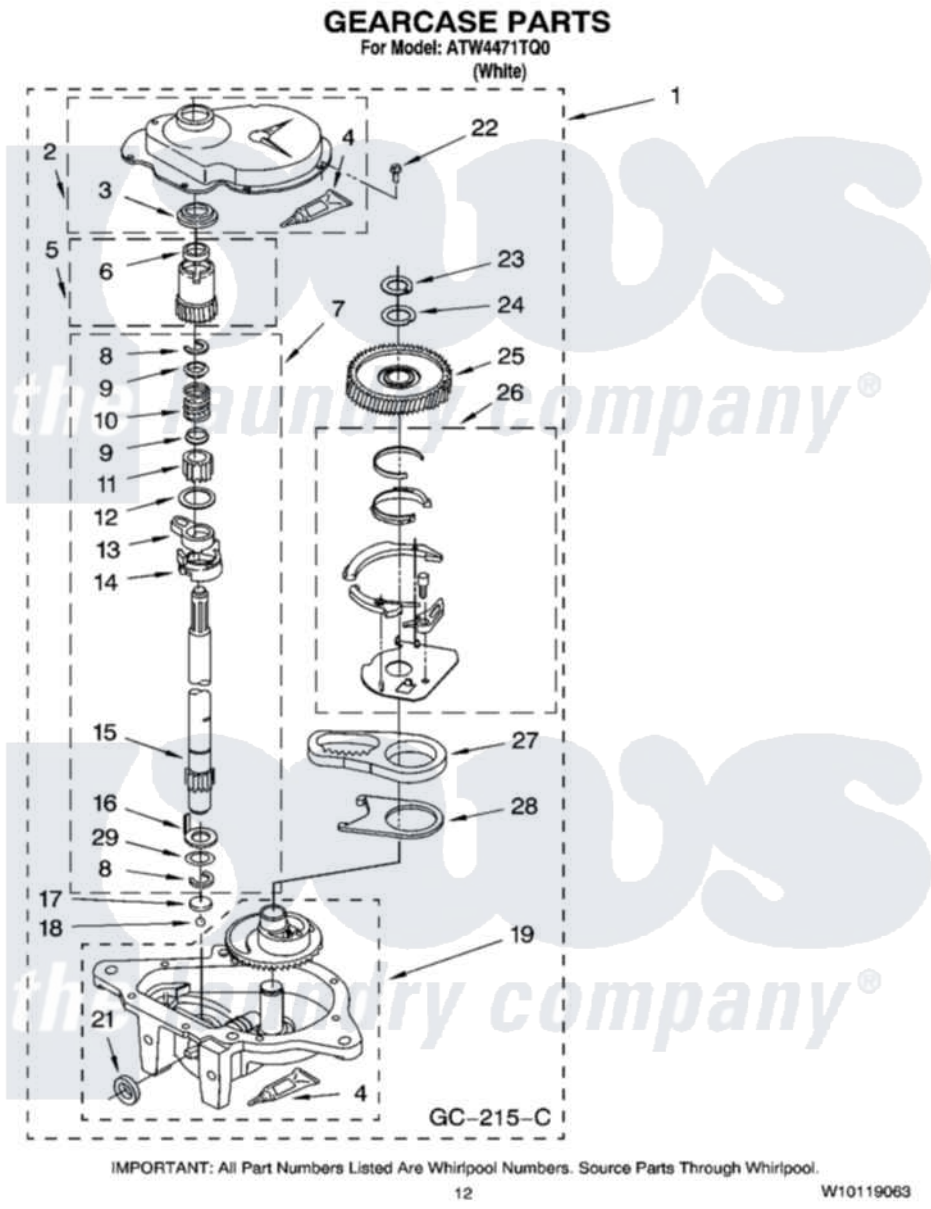

Maytag ATW4471TQ0 08 - GEARCASE PARTS, OPTIONAL PARTS (NOT INCLUDED)

Maytag Residential Maytag ATW4471TQ0 Washer Parts Parts Diagram 08 - GEARCASE PARTS, OPTIONAL PARTS (NOT INCLUDED)

Click on the part number to view part

Item	Original Part Number	Replaced By	Status	Part Description
1	3360630	3360629		Gearcase
2	285202			Cover, Gearcase
3	3349985			Seal, Gearcase Cover
4	285195			Sealer Sealer, Gasket
5	63320	285362		Gear and Pinion
6	356427			Seal, Spin Pinion
7	389387			Shaft, Agitator
8	90369		Not Available	Ring, Retaining (2)
9	62677			Retainer, Spring
10	62676			Spring, Agitator
11	63273	285509		Shaft, Agitator
12	62619			Washer, Agitator Gear
13	62580	285206		Cam-Agitator
14	62581	285206		Cam-Agitator
15	285509			Shaft, Agitator

16	62618		Washer, Cam Thrust
17	16018	285205	Bearing
18	85529	285205	Bearing
19	389230	285515	Gearcase
21	285352		Seal Kit, Thrust Plug
22	3351614		Screw, Gearcase Cover Mounting
23	3362552	285765	Ring-Retrn
24	285735	285766	Washer Kit, Thrust
25	62570	285362	Gear and Pinon
26	388253	999516	Shelf-Glas
27	3349296	8546456	Rack, Connecting
28	62621		Actuator, Shift
29	388815		Washer, Intermediate 1 3976263 Miscellaneous Parts Bag 2 3976300 Washer, Inlet Hose 3 3366913 Clamp, Hose
	72017		Paint, Touch-Up
"	350938		Paint, Pressurized Spray B
"	350930		Paint, Pressurized Spray B
"	799344		Paint, Touch-Up)
"		Not Available	
"	350572		Oil
"		Not Available	
"	285208		Lubricant
"	W10340308		Control-Elec
"	285195		Sealer Sealer, Gasket
"		Not Available	
"	367031		Water System Parts
"	280129	280129A	Break-Sphn
"	280130	280130A	Adapter
"	280131	40922	Hose