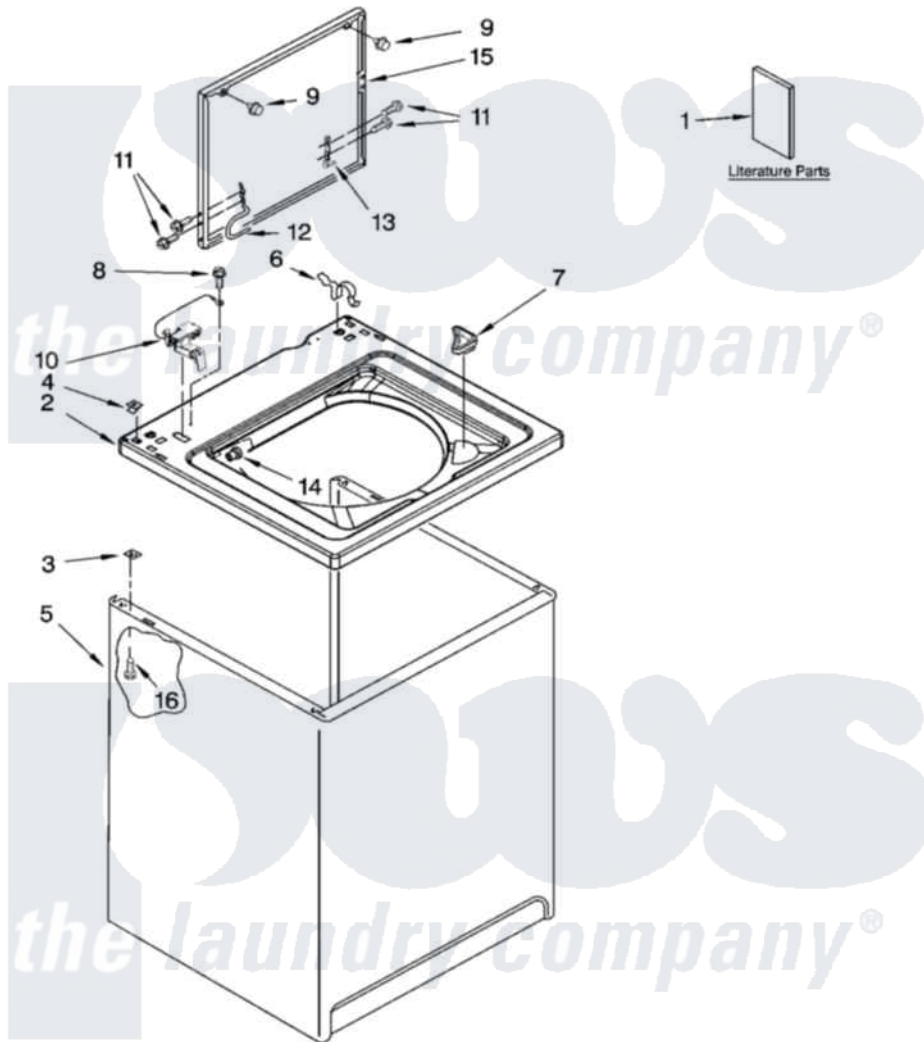

Maytag ATW4475VQ0 01 - TOP AND CABINET PARTS

Admiral TOP AND CABINET PARTS

For Model: ATW4475VQ0
(White)

AUTOMATIC
WASHER

1-09 Litho in U.S.A. (drd) (psw)

1

Part No. W10210993 Rev. A

Maytag [Residential Maytag ATW4475VQ0 Washer Parts](#) Parts Diagram 01 - TOP AND CABINET PARTS
Click on the part number to view part

Item	Original Part Number	Replaced By	Status	Part Description
1	W10200331		Not Available	Installation Instructions (English/French)
"	W10200662		Not Available	Installation Instructions (Spanish)
"	W10150670		Not Available	Feature Sheet (English/French)
"	W10150671		Not Available	Feature Sheet (Spanish)
"	W10200826		Not Available	Use & Care Guide
"	W10062897		Not Available	Energy Guide
"	W10199994		Not Available	Wiring Diagram
2	8318064			Top
3	62750			Spacer, Cabinet To Top (4)
4	357213			Nut, Push-In
5	63424			Cabinet
6	62780			Clip, Top And Cabinet And Rear Panel
7	3362952			Dispenser, Bleach
8	3351614			Screw, Gearcase Cover

8	3391014	Mounting
9	9724509	Bumper, Lid
10	8318084	Switch, Lid
11	W10119828	Screw, Lid Hinge Mounting
12	W10225135	Hinge, Lid
13	91770	Hinge, Lid
14	21258	Bearing, Lid Hinge
15	8541774	W10193857 Lid
16	3390631	Screw, 10-16 X 3/8