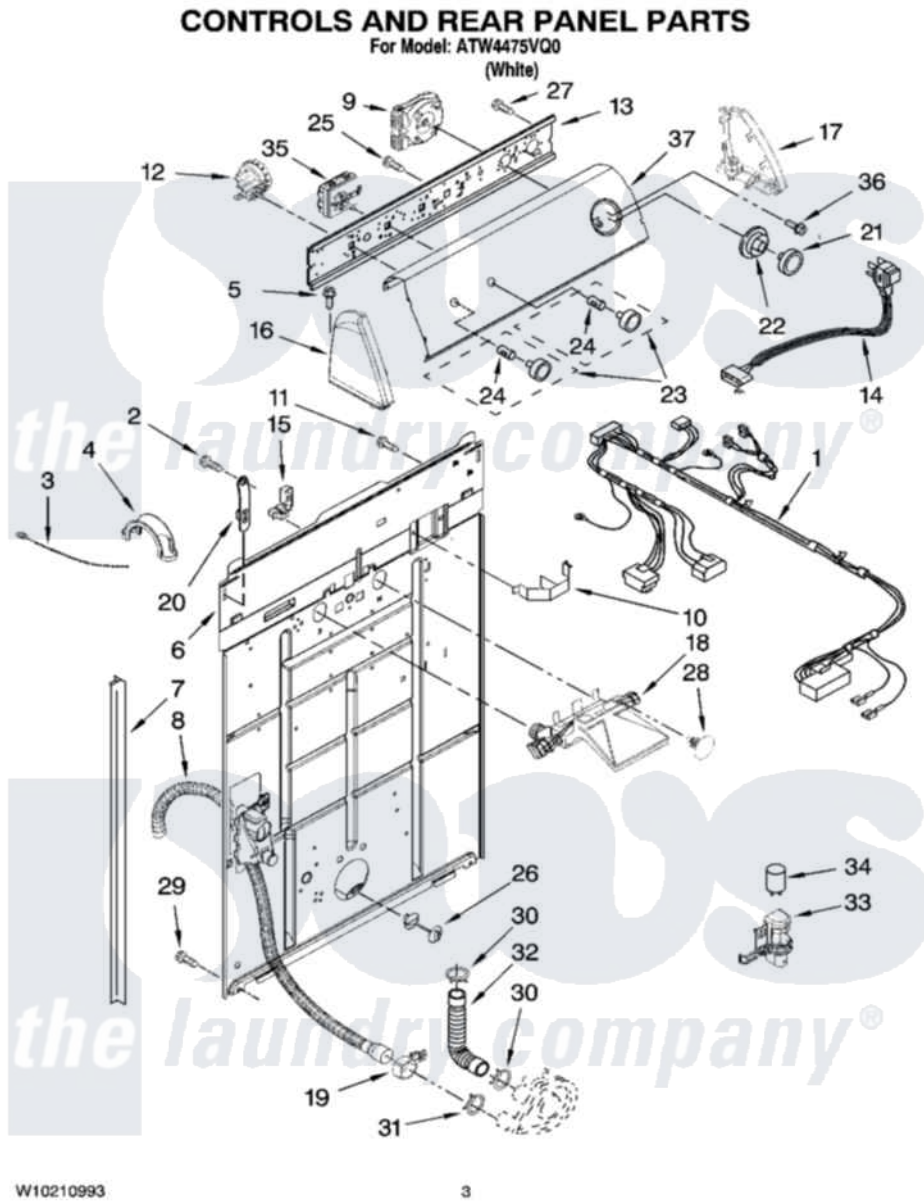

# Maytag ATW4475VQ0 02 - CONTROLS AND REAR PANEL PARTS

Maytag Residential Maytag ATW4475VQ0 Washer Parts Parts Diagram 02 - CONTROLS AND REAR PANEL PARTS  
Click on the part number to view part

Item	Original Part Number	Replaced By	Status	Part Description
1	W10206345	<a href="#">W10307145</a>		Harness Wiring
2	<a href="#">9740848</a>			Screw, Mixing Valve Mounting
3	3347868	<a href="#">W10339879</a>		Tie, Cable
4	<a href="#">8577378</a>			U-Bend, Drain Hose
5	<a href="#">388326</a>			Screw, 8-18 X 1.25
6	<a href="#">W10194450</a>			Panel, Rear
7	<a href="#">62747</a>			Pad, Rear Panel
8	<a href="#">W10189267</a>			Drain Hose Assembly
9	<a href="#">W10199989</a>			Timer, Control
10	<a href="#">8055003</a>			Clip, Harness And Pressure Switch
11	<a href="#">3351614</a>			Screw, Gearcase Cover Mounting
12	8577844	<a href="#">W10339251</a>		Switch-WL
13	<a href="#">3948608</a>			Bracket, Control
14	8578842	<a href="#">285800</a>		Cord-Power
15	3952821	<a href="#">285777</a>		Relief-Str