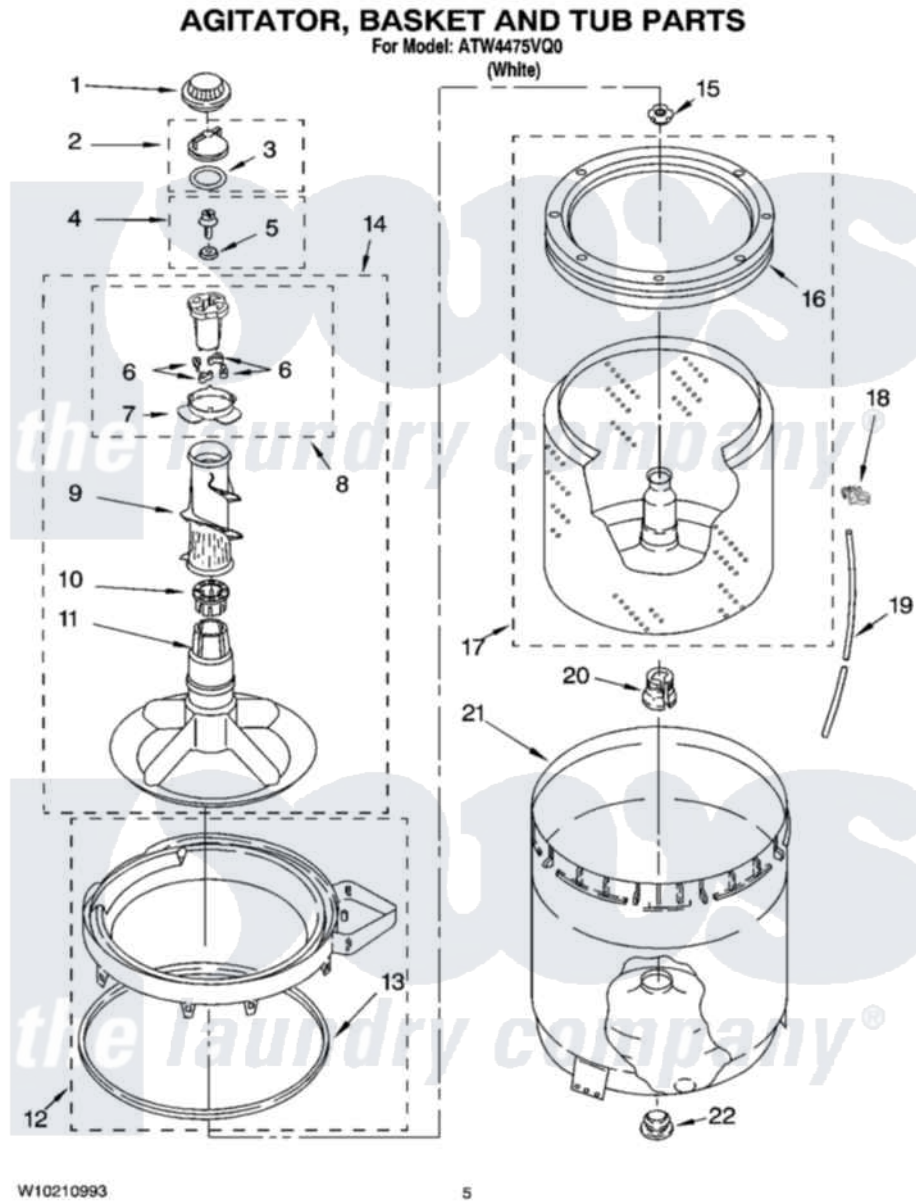

Maytag ATW4475VQ0 03 - AGITATOR, BASKET AND TUB PARTS

Maytag Residential Maytag ATW4475VQ0 Washer Parts Parts Diagram 03 - AGITATOR, BASKET AND TUB PARTS
Click on the part number to view part

Item	Original Part Number	Replaced By	Status	Part Description
1	3355758			Cap, Agitator
2	3354733	W10074580		Cap, Barrier
3	W10072840			Fabric Softener
4	358237			Screw And Washer
5	3949550			Washer
6	3366877	80040		Dog-Agitator
7	3363661			Bearing, Driven Cam
8	3363663	285811		Cam-Agitator
9	3348752			Mover, Clothes
10	3350389	285587		Washer
11	3347288			Agitator
12	8528150	W10445870		Ring-Tub
13	3976308			Gasket, Tub Ring
14	3348117	285565		Agitator
15	21366			Nut, Spanner
16	387240			Ring, Balance

17	8526017	W10389329	Clothes Container, Assembly
18	2219077		Clip, Pressure Switch Hose
19	3347780	353244	Hose, Pressure Switch
20	389140		Tub Block, Basket Drive
21	63849		Strain Relief, Power Cord
22	383727		Gasket, Centerpodt