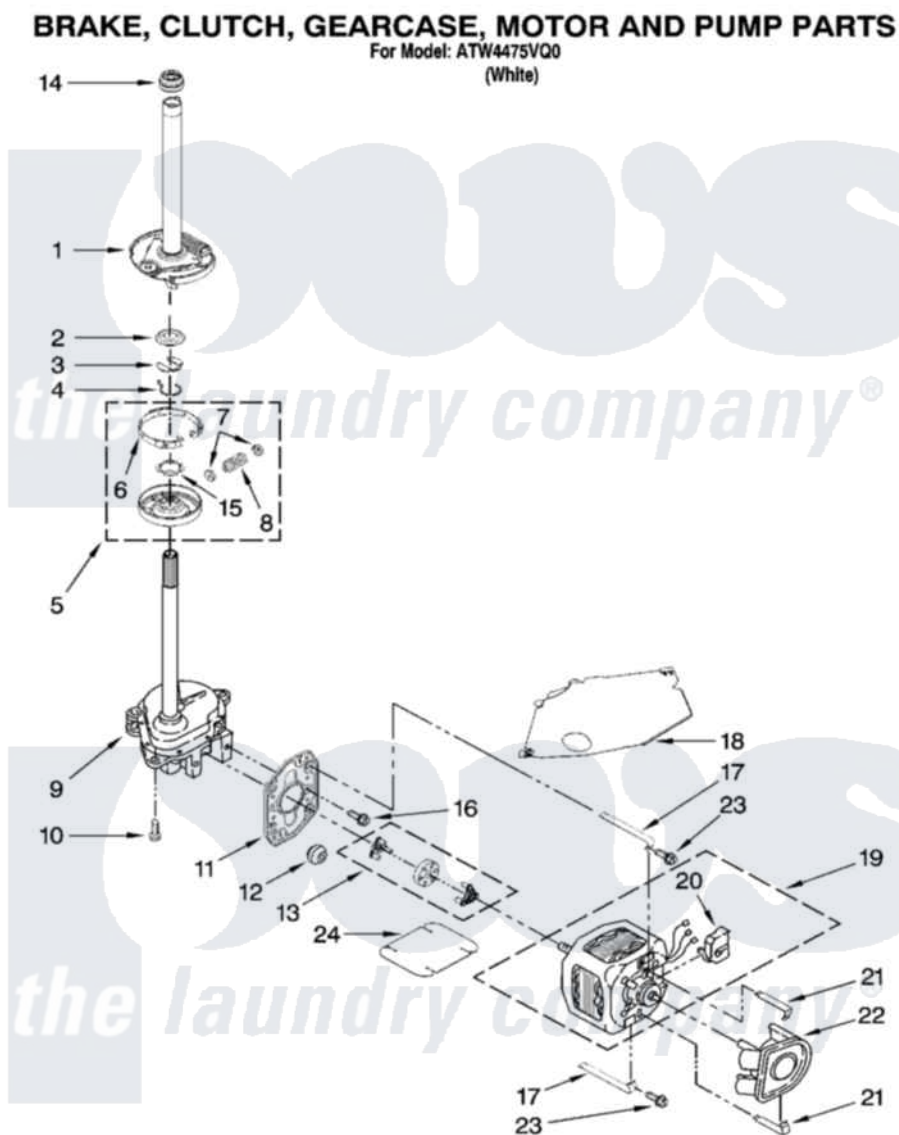

Maytag ATW4475VQ0 04 - BRAKE, CLUTCH, GEARCASE, MOTOR AND PUMP PARTS

W10210993

7

Maytag [Residential Maytag ATW4475VQ0 Washer Parts](#) Parts Diagram 04 - BRAKE, CLUTCH, GEARCASE, MOTOR AND PUMP PARTS

[Click on the part number to view part](#)

Item	Original Part Number	Replaced By	Status	Part Description
1	388952	285792		Basketdrive
2	63292			Washer, Spin Tube Thrust
3	62697	W10080230		Ring, Spin Tube Support
4	63283	285353		Ring
5	3951311	285785		Clutch
6	3951308	285790		Lining
7	62646			Cap, Clutch Spring
8	3946792			Spring And Damper Assembly
9	3360630	3360629		Gearcase
10	3357334	3400516		Screw Anti-Rattle
11	62611			Plate, Motor Mount To Gearcase
12	62691			Grommet, Motor
13	3364003	285753A		Coupling
14	8577374			Seal, Centerpost

15	3355454		Clip, Main Drive
16	3400516		Screw Anti-Rattle
17	W10086010		Retainer, Motor
18	3362089		Shield, Tub To Motor
19	8528158	661600	Motor, Main Drive
20	3952056		Switch, Main Drive Motor
21	8546127		Retainer, Pump
22	3363394		Pump
23	3387485	273556	Screw, 10-16 X 5/8
24	3946532		Shield, Motor