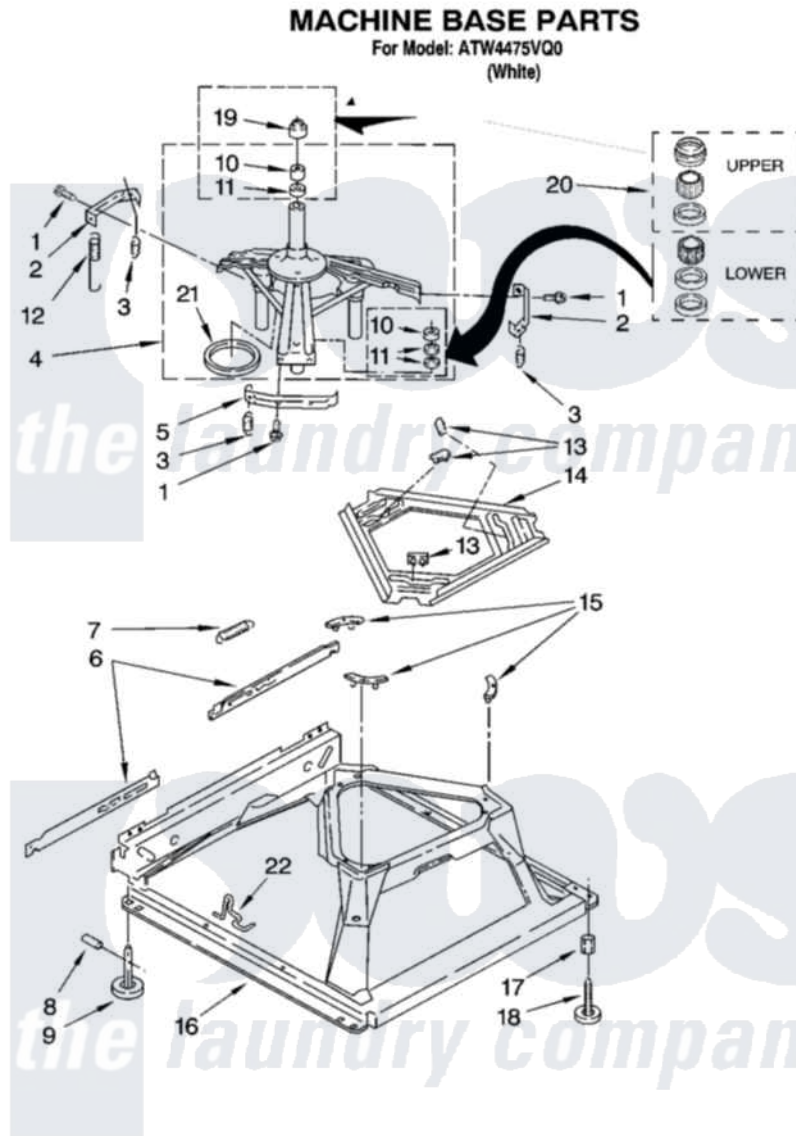

Maytag ATW4475VQ0 05 - MACHINE BASE PARTS

8

W10210993

Maytag [Residential Maytag ATW4475VQ0 Washer Parts](#) Parts Diagram 05 - MACHINE BASE PARTS
Click on the part number to view part

Item	Original Part Number	Replaced By	Status	Part Description
1	3400076			Screw, Bracket Mounting
2	64067			Bracket, Spring Outer
3	63907			Spring, Suspension
4	8575214	280184		Support
5	64065			Bracket, Spring Outer
6	63466			Link, Leveling Mechanism
7	62597	8316845		Spring
8	62837			Pin, Knurled
9	62596	285244		Feet-Leveling
10	8546455			Bearing, Centerpost
11	357409	359449		Seal, Agitator Shaft
12	8534035	285901		Spring
13	62568	285219		Pad
14	3946509			Plate, Suspension
15	3363660	285744		Pad
16	3946512	285771		Base

17	3359452	Nut, Lock
18	W10001130	Foot, Leveling
19	8577376	Seal, Centerpost
20	285203	Centerpost Bearing Kit
21	63134	Ring, Sound Deadening
22	W10145155	Retainer, Suspension Spring