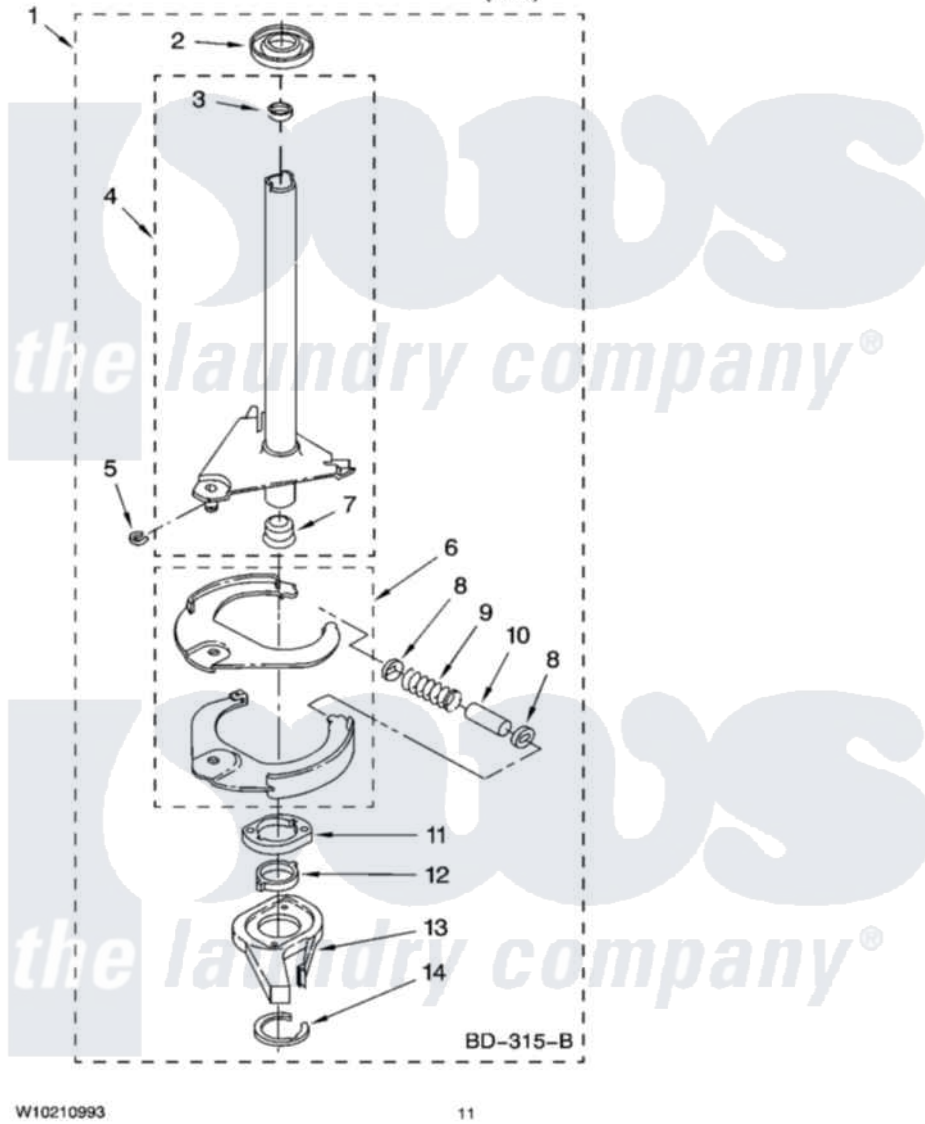

# Maytag ATW4475VQ0 07 - BRAKE AND DRIVE TUBE PARTS

## BRAKE AND DRIVE TUBE PARTS

For Model: ATW4475VQ0  
(White)

W10210993

11

Maytag [Residential Maytag ATW4475VQ0 Washer Parts](#) Parts Diagram 07 - BRAKE AND DRIVE TUBE PARTS  
Click on the part number to view part

Item	Original Part Number	Replaced By	Status	Part Description
1	388952	<a href="#">285792</a>		Basketdrive
2	<a href="#">62658</a>			Ring, Thrust
3	<a href="#">356427</a>			Seal, Spin Pinion
4	64027	<a href="#">64208</a>		Tube-Spin
5	64035	<a href="#">W10083190</a>		Ring, Retaining
6	64232	<a href="#">285438</a>		Shoe-Brake
7	62703	<a href="#">8546462</a>		"T" Bearing, Spin Tube
8	3353956	<a href="#">285658</a>		Sleeve
9	387806		Not Available	Spring, Brake
10	3355360	<a href="#">285658</a>		Sleeve
11	661516	<a href="#">8546461</a>		Cam, Brake Release
12	<a href="#">63022</a>			Sleeve, Cam
13	64194	<a href="#">285790</a>		Lining
14	90368	<a href="#">W10083200</a>		Ring, Retaining
NI	BLANK		Not Available	FOLLOWING PARTS NOT ILLUSTRATED
"	<a href="#">285208</a>			Lubricant