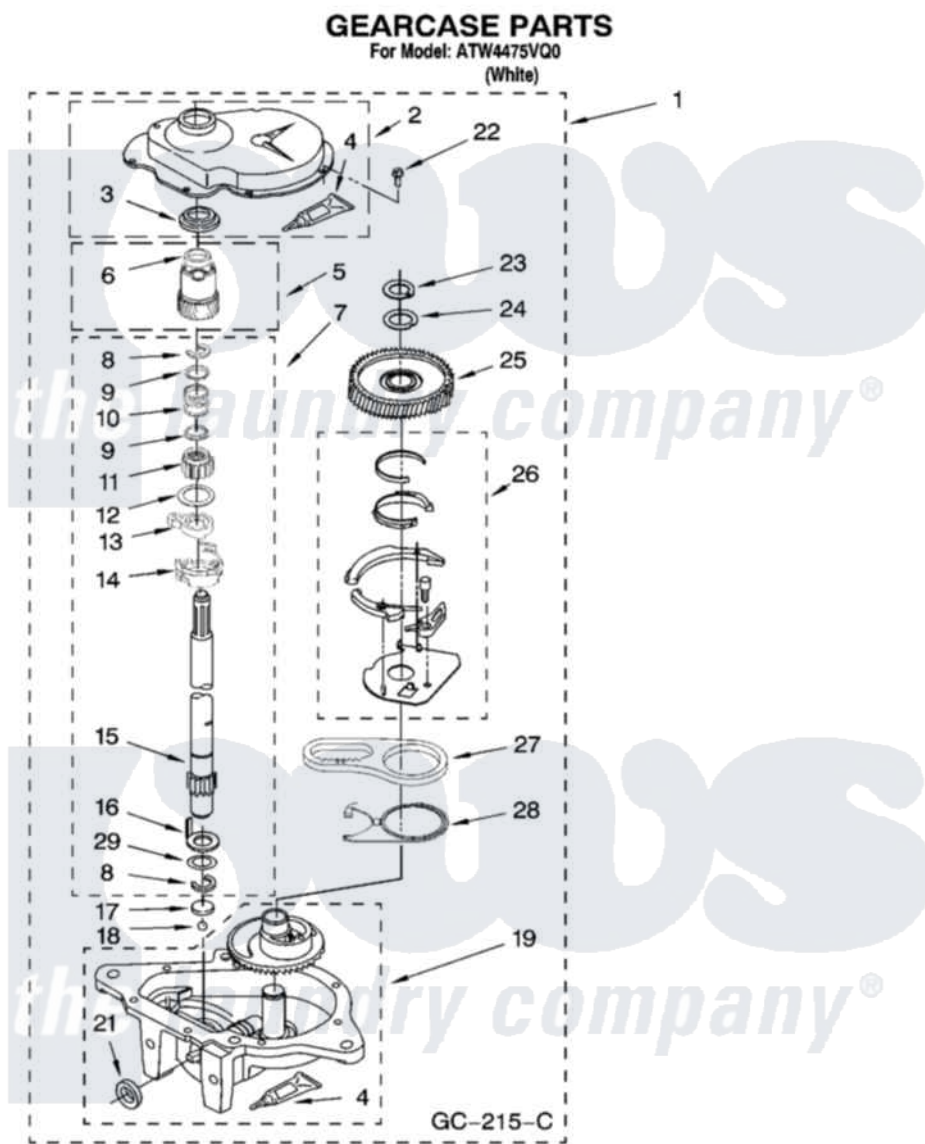

Maytag ATW4475VQ0 08 - GEARCASE PARTS, OPTIONAL PARTS (NOT INCLUDED)

12

W10210993

Maytag [Residential Maytag ATW4475VQ0 Washer Parts](#) Parts Diagram 08 - GEARCASE PARTS, OPTIONAL PARTS (NOT INCLUDED)

[Click on the part number to view part](#)

Item	Original Part Number	Replaced By	Status	Part Description
1	3360630	3360629		Gearcase
2	285202			Cover, Gearcase
3	3349985			Seal, Gearcase Cover
4	285195			Sealer Sealer, Gasket
5	63320	285362		Gear and Pinion
6	356427			Seal, Spin Pinion
7	389387			Shaft, Agitator
8	90369		Not Available	Ring, Retaining (2)
9	62677			Retainer, Spring
10	62676			Spring, Agitator
11	63273	285509		Shaft, Agitator
12	62619			Washer, Agitator Gear
13	62580	285206		Cam-Agitator
14	62581	285206		Cam-Agitator
15	285509			Shaft, Agitator