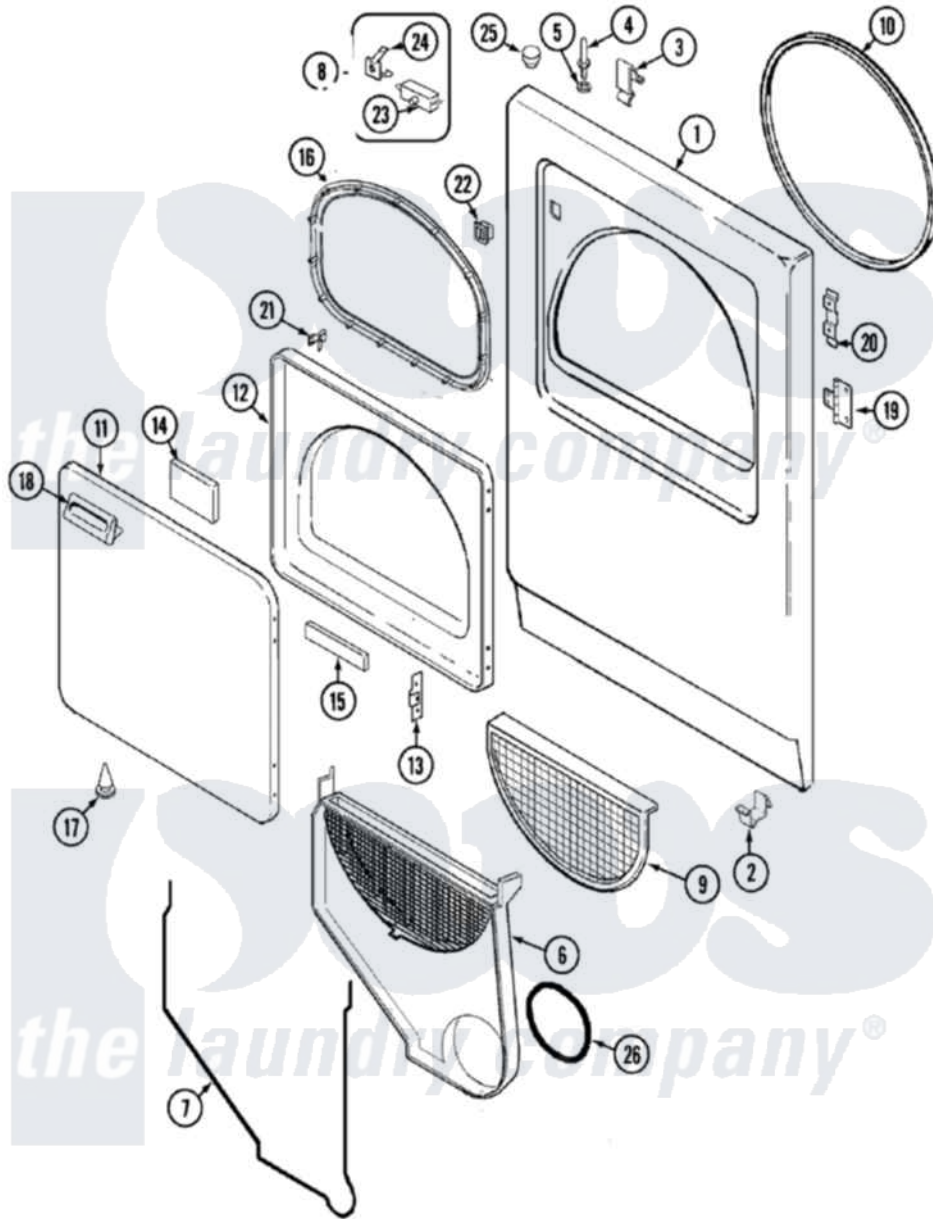

Maytag AYE1200AKW 03 - DOOR

Maytag Residential Maytag AYE1200AKW Dryer Parts Parts Diagram 03 - DOOR
 Click on the part number to view part

Item	Original Part Number	Replaced By	Status	Part Description
1	53-0726	31001771		Panel, Front
2	53-0120			Clip, Front Panel
3	25-7220			Clip, Cabinet Top
4	53-0643			Pin, Locator
5	25-0224	3400029		Nut, Adapter Plate
"	53-0200			Sleeve, Locator Pin
6	12001324			Duct Kit, Collector
"	25-7810	415013-35		Screw
7	53-0204			Seal
8	LA-1005			Switch Kit
9	53-0918			Filter, Lint
10	53-0281	31001747		Seal Assembly
11	53-0154			Panel, Outer Door
"	25-7770	3196169		Screw, Element
12	53-0912		Not Available	PANEL, INNER DOOR (WHT)
13	53-0119			Clip, Hinge

14	53-1490		Door Pad
15	53-1491		Door Pad
16	53-0648	31001529	Seal, Door
17	25-7889		Plug Button
18	53-0927		Handle, Door
"	25-7810	415013-35	Screw
19	53-1492		Hinge, Dryer Door
"	25-7809		Screw, No.6-20 1/2 Flthd Torx
20	53-0121	Not Available	TWIN NUT
21	LA-1003		Door Catch Kit
"	53-2364	LA-1003	Door Catch Kit
22	53-0187	LA-1003	Door Catch Kit
23	53-0148		Switch, Door
24	63-5990	31001319	Clip, Switch
25	33-2653		Bumper, Cabinet
26	53-0203	12001324	Duct Kit, Collector