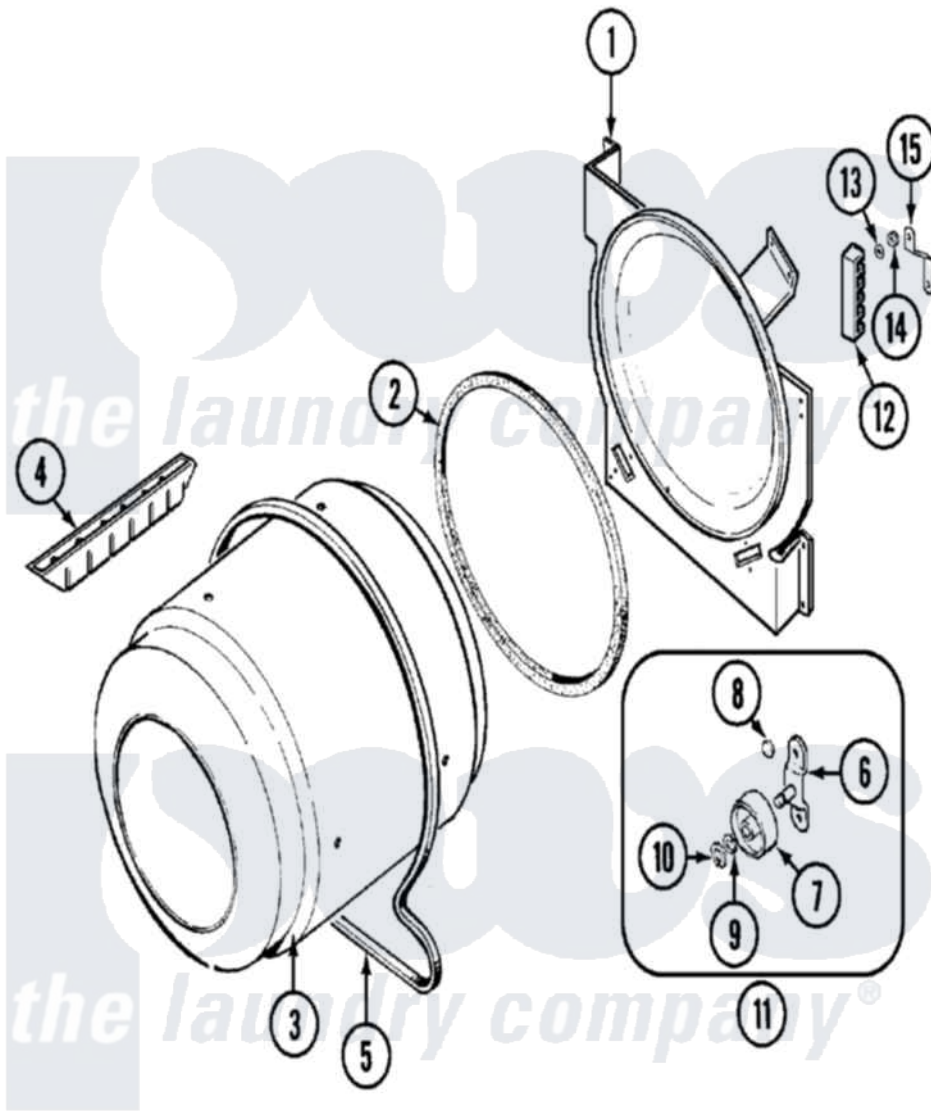

Maytag AYE2200AGW 07 - TUMBLER

Maytag Residential Maytag AYE2200AGW Dryer Parts Parts Diagram 07 - TUMBLER
 Click on the part number to view part

Item	Original Part Number	Replaced By	Status	Part Description
1	25-7733	681414		Screw, 10AB X 1/2
"	LA-1054			Dryer Bulkhead Kit
2	53-0281	31001747		Seal Assembly
3	53-1250			Cylinder
4	25-7759	3196164		Screw
"	Y02100002		Not Available	BAFFLE (WHT)
5	31531589	341241		Belt
6	25-7101	3351614		Screw, Gearcase Cover Mounting
"	53-0197			Support Assembly-Cylinder Rear
7	31001096			Roller
8	25-7813			Spacer
9	25-7814			Washer
10	25-7854			Ring, Retaining
11	LA-1008			Rr Roller Kit
12	53-1518			Block, Terminal

"	25-7952	3400074	Screw
13	25-3122		Washer, Flat
14	25-7808	21001837	Nut, Lock W/Nylon Insert
"	25-0027	112432	Nut
15	53-0965		Not Available STRAP, GROUND