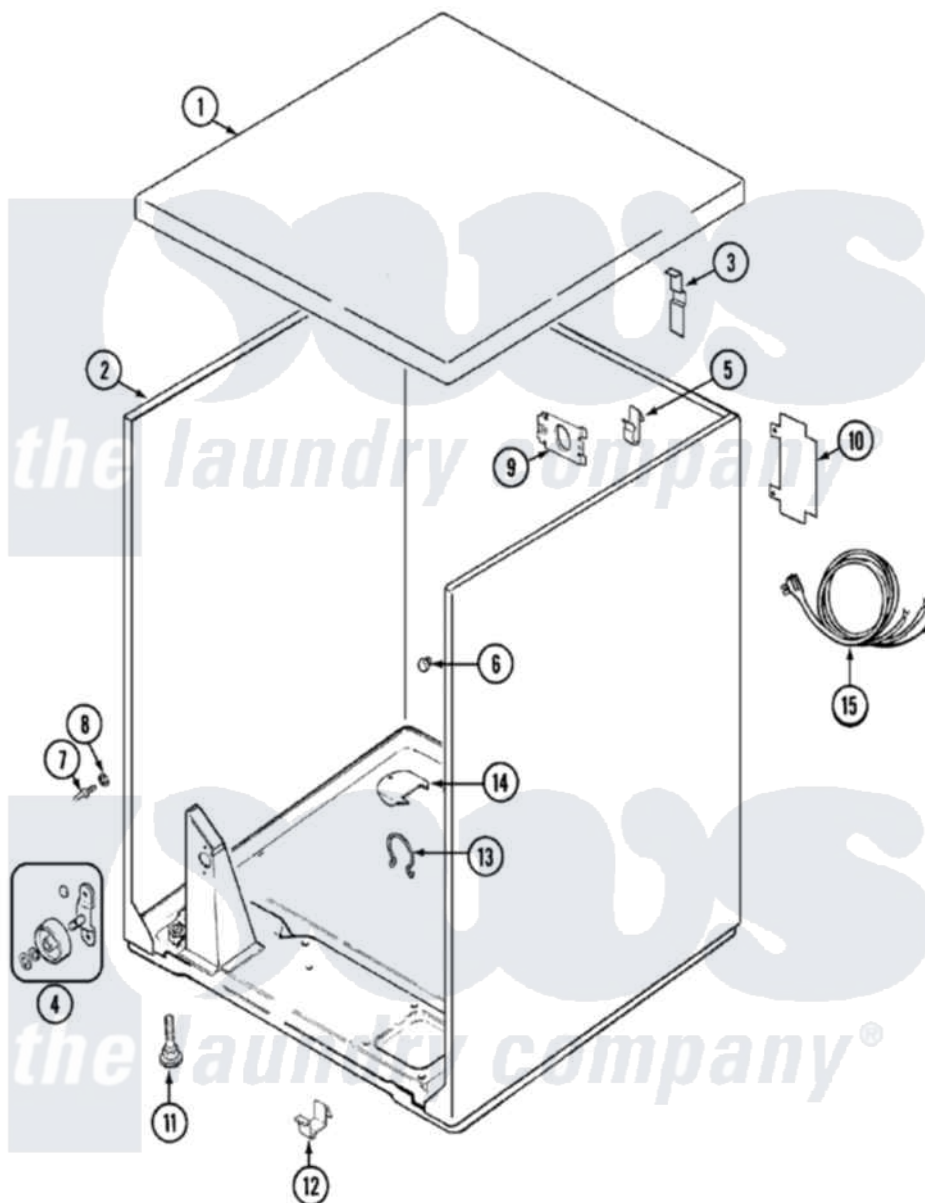

Maytag AYG2200AGW 01 - CABINET

Maytag Residential Maytag AYG2200AGW Dryer Parts Parts Diagram 01 - CABINET
 Click on the part number to view part

Item	Original Part Number	Replaced By	Status	Part Description
1	31001423			Top, Cabinet
2	53-2559	31001714		Cabinet And Base Assembly
3	63-5712			Hinge, Cabinet Top
"	25-3092	90767		Screw, 8A X 3/8 HeX Washer Head Tapping
4	LA-1007	12002126		Reinforcement Brace/Glide Kit
"	LA-1008			Rr Roller Kit
5	25-3034			Clip, Wiring
6	33-2653			Bumper, Cabinet
7	53-0643			Pin, Locator
8	53-0200			Sleeve, Locator Pin
"	25-0224	3400029		Nut, Adapter Plate
9	25-7828	489483		Screw 10-32 X 1/2
"	53-0135		Not Available	SUPPORT, POWER CORD
10	25-7857	90767		Screw, 8A X 3/8 HeX Washer Head Tapping
"	53-0284			Cover, Terminal

11	63-5519	Not Available	LEG, LEVELING
12	53-0120		Clip, Front Panel
13	25-7027	16515	Clip
14	25-7741	W10116760	Screw
"	53-1921		Shield, Wiring
15	21001376	Not Available	CORD, POWER
"	35-1007		Strain Relief