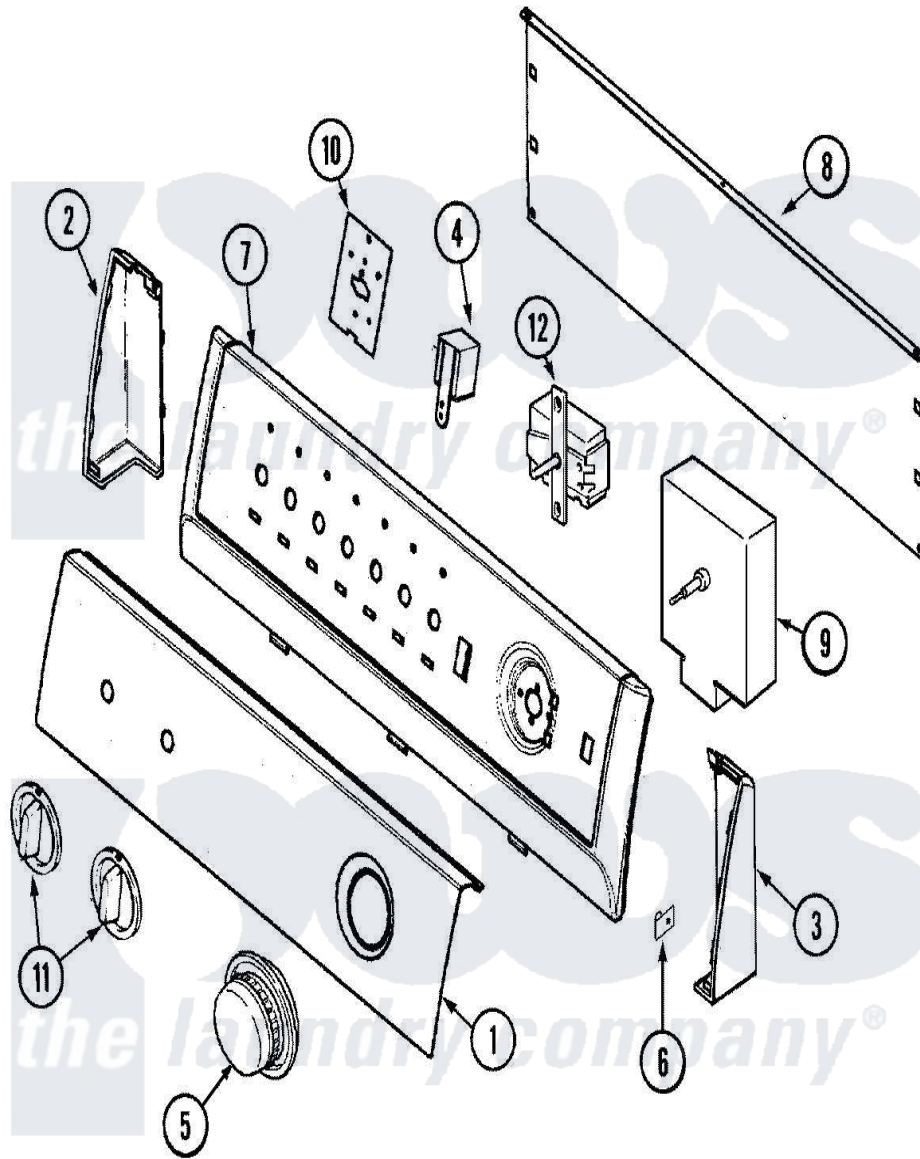

# Maytag AYG2200AGW 02 - CONTROL PANEL

Maytag [Residential Maytag AYG2200AGW Dryer Parts](#) Parts Diagram 02 - CONTROL PANEL  
 Click on the part number to view part

Item	Original Part Number	Replaced By	Status	Part Description
1	21001631	<a href="#">31001394</a>		Panel, Control
2	21001629	<a href="#">21001546</a>		Endcap, Panel
"	25-3092	<a href="#">90767</a>		Screw, 8A X 3/8 HeX Washer Head Tapping
3	21001636	<a href="#">21001547</a>		Endcap, Panel
"	25-3092	<a href="#">90767</a>		Screw, 8A X 3/8 HeX Washer Head Tapping
4	<a href="#">31001397</a>			Buzzer
5	<a href="#">31001388</a>			Knob/Skirt, Timer
6	<a href="#">25-7851</a>			Speedclip, End Cap To Top
7	21001635	<a href="#">21001552</a>		Frame , Control Panel
"	31001191		Not Available	TRANSFORMER
8	25-3092	<a href="#">90767</a>		Screw, 8A X 3/8 HeX Washer Head Tapping
"	<a href="#">21001527</a>			Shield, Rear
"	<a href="#">25-3457</a>			Screw, Sems
9	25-3092	<a href="#">90767</a>		Screw, 8A X 3/8 HeX Washer Head Tapping

"	<a href="#">31001462</a>		Timer
10	53-2504	<a href="#">31001193</a>	Pad, Shield
"	<a href="#">31001193</a>		Pad, Shield
"	<a href="#">21001517</a>		Shield, Control
11	<a href="#">21001544</a>		Knob, Selector
12	<a href="#">31001449</a>		Switch, Selector
"	25-3092	<a href="#">90767</a>	Screw, 8A X 3/8 HeX Washer Head Tapping
NI	21001419	Not Available	MANUAL, LAUNDERING TIPS
13	31001454	Not Available	MANUAL, USE & CARE
"	31001459	Not Available	MANUAL, USE & CARE (SPAN)