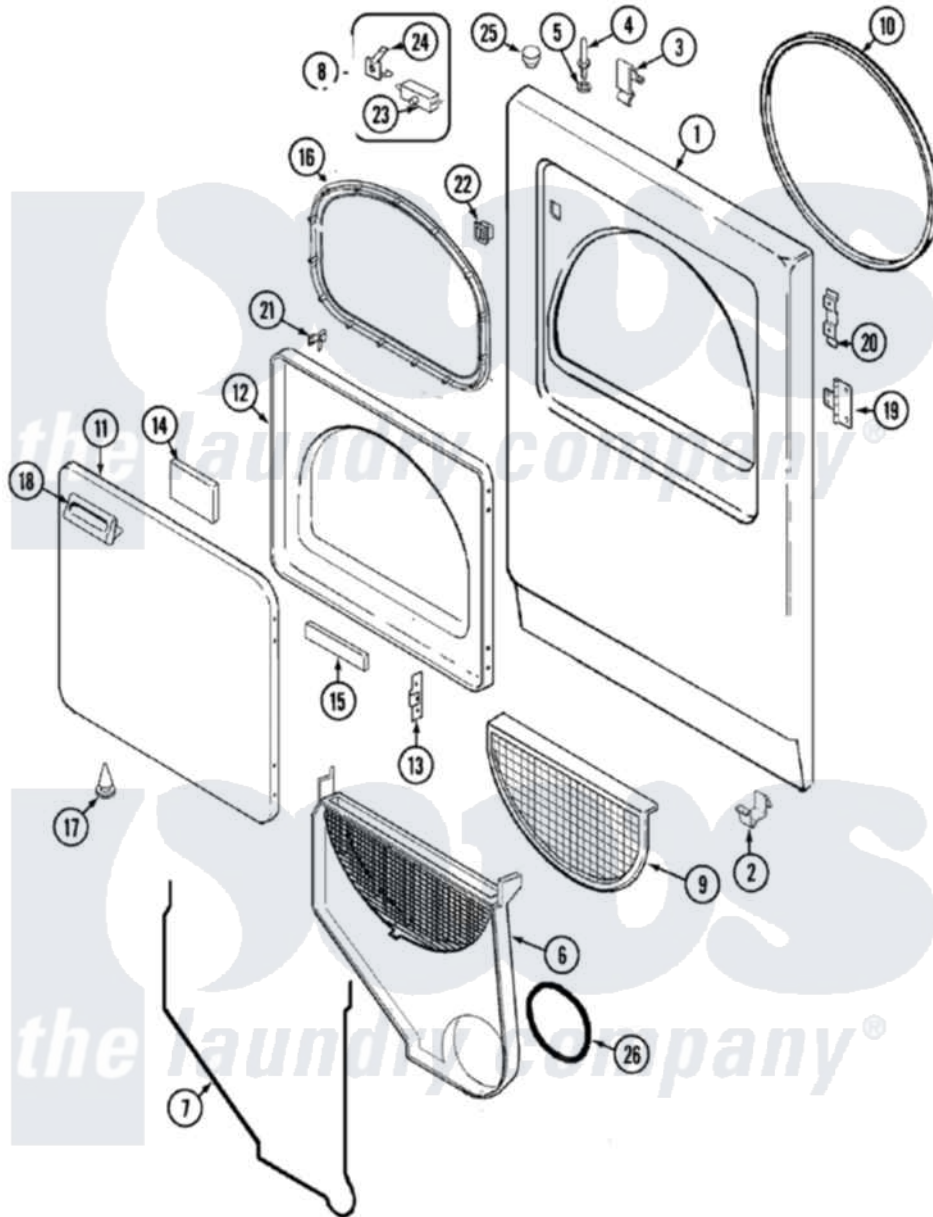

Maytag AYG2200AGW 03 - DOOR

Maytag [Residential Maytag AYG2200AGW Dryer Parts](#) Parts Diagram 03 - DOOR
 Click on the part number to view part

Item	Original Part Number	Replaced By	Status	Part Description
1	53-0726	31001771		Panel, Front
2	53-0120			Clip, Front Panel
3	25-7220			Clip, Cabinet Top
4	53-0643			Pin, Locator
5	25-0224	3400029		Nut, Adapter Plate
"	53-0200			Sleeve, Locator Pin
6	12001324			Duct Kit, Collector
"	25-7810	415013-35		Screw
7	53-0204			Seal
8	LA-1005			Switch Kit
9	53-0918			Filter, Lint
10	53-0281	31001747		Seal Assembly
11	53-0154			Panel, Outer Door
"	25-7770	3196169		Screw, Element
12	53-0912		Not Available	PANEL, INNER DOOR (WHT)
13	53-0119			Clip, Hinge

14	53-1490		Door Pad
15	53-1491		Door Pad
16	53-0648	31001529	Seal, Door
17	25-7889		Plug Button
18	53-0927		Handle, Door
"	25-7810	415013-35	Screw
19	53-1492		Hinge, Dryer Door
"	25-7809		Screw, No.6-20 1/2 Flthd Torx
20	53-0121	Not Available	TWIN NUT
21	LA-1003		Door Catch Kit
"	53-2364	LA-1003	Door Catch Kit
22	53-0187	LA-1003	Door Catch Kit
23	53-0147	53-0148	Switch, Door
24	63-5990	31001319	Clip, Switch
25	33-2653		Bumper, Cabinet
26	53-0203	12001324	Duct Kit, Collector