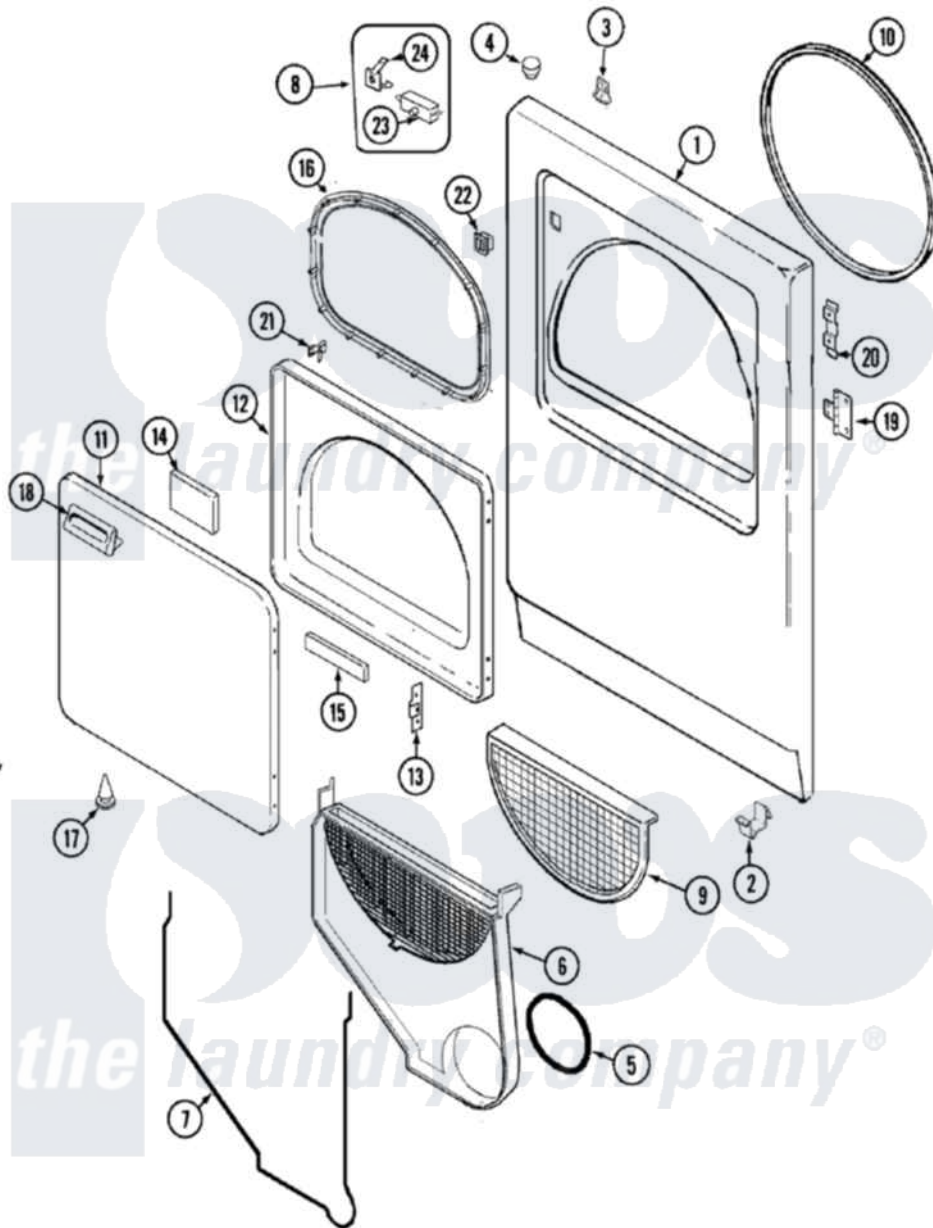

# Maytag AYG2200AGW 04 - DOOR (SERIES 11)

Maytag Residential Maytag AYG2200AGW Dryer Parts Parts Diagram 04 - DOOR (SERIES 11)  
 Click on the part number to view part

Item	Original Part Number	Replaced By	Status	Part Description
1	53-0726	<a href="#">31001771</a>		Panel, Front
2	<a href="#">53-0120</a>			Clip, Front Panel
3	<a href="#">31001526</a>			Lock, Top
4	<a href="#">33-2653</a>			Bumper, Cabinet
5	53-0203	<a href="#">12001324</a>		Duct Kit, Collector
6	25-7810	<a href="#">415013-35</a>		Screw
"	<a href="#">12001324</a>			Duct Kit, Collector
7	<a href="#">53-0204</a>			Seal
8	<a href="#">LA-1005</a>			Switch Kit
9	<a href="#">53-0918</a>			Filter, Lint
10	53-0281	<a href="#">31001747</a>		Seal Assembly
11	25-7770	<a href="#">3196169</a>		Screw, Element
"	<a href="#">53-0154</a>			Panel, Outer Door
12	53-0912		Not Available	PANEL, INNER DOOR (WHT)
13	<a href="#">53-0119</a>			Clip, Hinge
14	<a href="#">53-1490</a>			Door Pad

15	<a href="#">53-1491</a>		Door Pad
16	53-0648	<a href="#">31001529</a>	Seal, Door
17	<a href="#">25-7889</a>		Plug Button
18	25-7810	<a href="#">415013-35</a>	Screw
"	<a href="#">53-0927</a>		Handle, Door
19	<a href="#">25-7809</a>		Screw, No.6-20 1/2 Flthd Torx
"	<a href="#">53-1492</a>		Hinge, Dryer Door
20	53-0121	Not Available	TWIN NUT
21	53-2364	<a href="#">LA-1003</a>	Door Catch Kit
22	53-0187	<a href="#">LA-1003</a>	Door Catch Kit
23	53-0147	<a href="#">53-0148</a>	Switch, Door
24	63-5990	<a href="#">31001319</a>	Clip, Switch