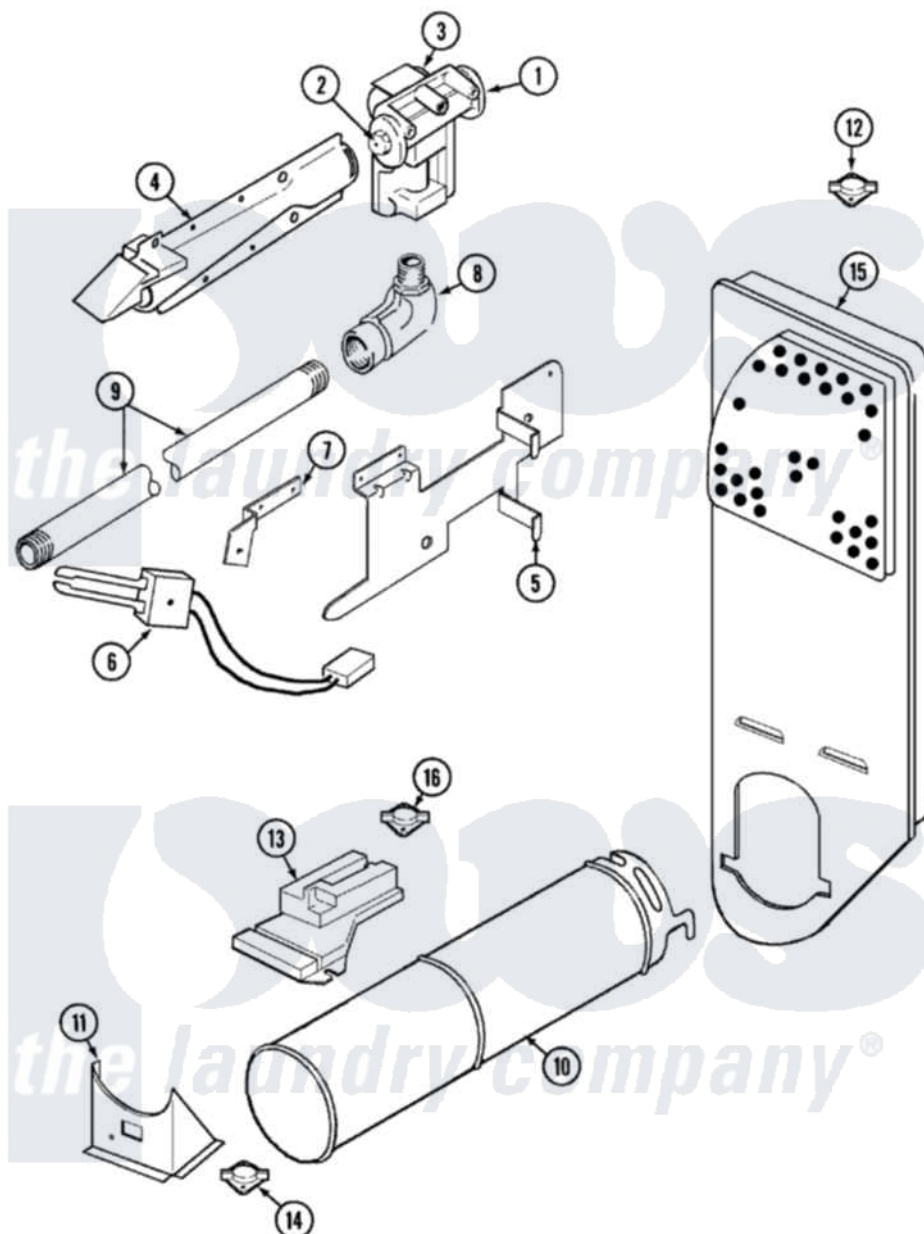

Maytag AYG2200AGW 05 - GAS CARRYING

Maytag Residential Maytag AYG2200AGW Dryer Parts Parts Diagram 05 - GAS CARRYING
 Click on the part number to view part

Item	Original Part Number	Replaced By	Status	Part Description
1	63-2098		Not Available	TAIL PIECE
"	53-1686			Gas Valve Control
"	60-6846			Union Nut
2	63-3570			Burner Orifice
3	33002707	Y307931		Coil, Holding And Booster
"	33002708	307930		Coil, Secondary
4	63-6682	31001784		Burner
5	25-3034			Clip, Wiring
"	25-7741	W10116760		Screw
"	53-0140			Mtg Bracket
6	25-7744	8281196		Screw
"	53-0689	31001556		Igniter
7	25-2134	W10116760		Screw
"	53-0686		Not Available	BRACKET
8	33001842	3406051		Elbow Union Assembly
9	53-2362	31001777		Main Gas L

10	25-7741	W10116760	Screw
"	53-1884		Housing, Heater
11	25-3092	90767	Screw, 8A X 3/8 HeX Washer Head Tapping
"	53-2363		Support, Heater Housing
12	25-0168		Screw
"	53-1096	LA-1053	Fuse Kit, Thermal
13	63-5013	338906	Radiant, Sensor
"	25-2134	W10116760	Screw
14	25-0168		Screw
"	LA-1053		Fuse Kit, Thermal
15	25-7741	W10116760	Screw
"	53-1706		Inlet Air Duct Assembly
16	53-1096	LA-1053	Fuse Kit, Thermal
NI	12001031		Conversion Kit
17	63-6766		Conversion Kit