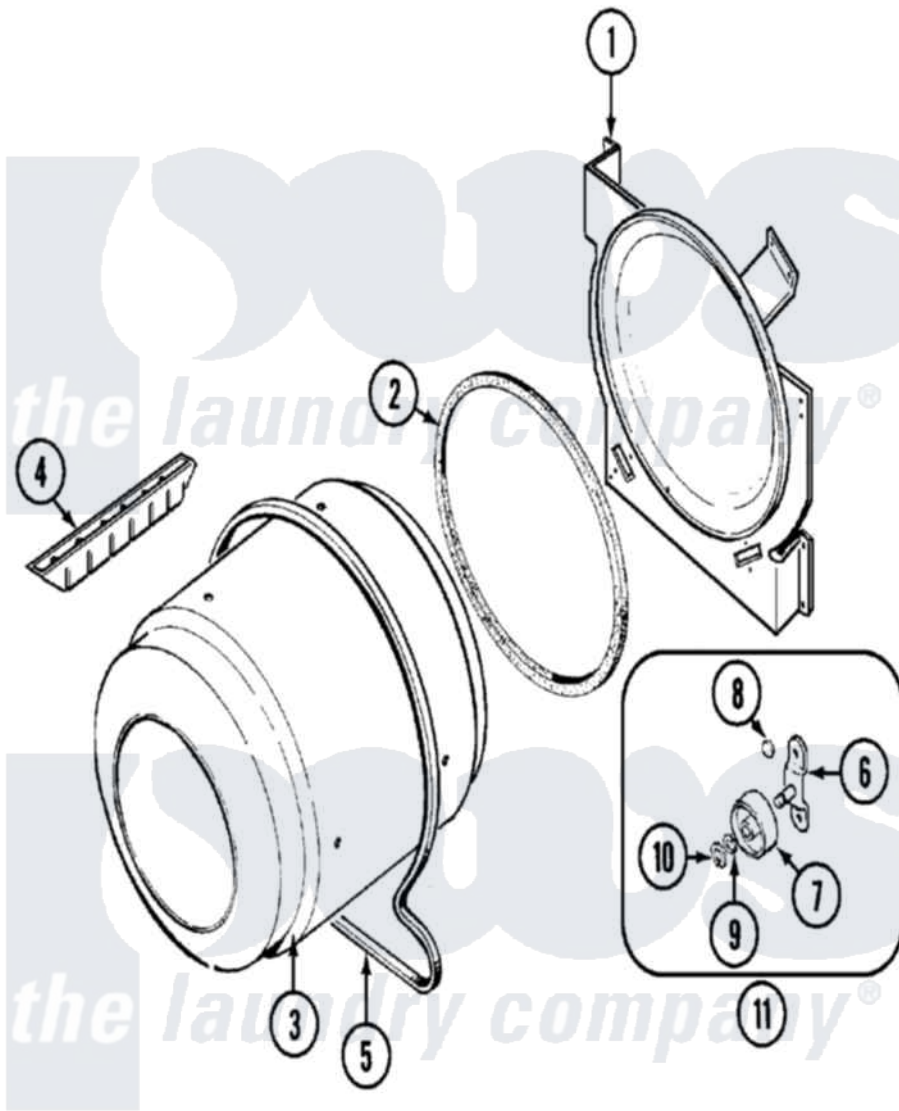

# Maytag AYG2200AGW 07 - TUMBLER

Maytag Residential Maytag AYG2200AGW Dryer Parts Parts Diagram 07 - TUMBLER  
 Click on the part number to view part

Item	Original Part Number	Replaced By	Status	Part Description
1	<a href="#">LA-1054</a>			Dryer Bulkhead Kit
"	25-7733	<a href="#">681414</a>		Screw, 10AB X 1/2
2	53-0281	<a href="#">31001747</a>		Seal Assembly
3	<a href="#">53-1250</a>			Cylinder
4	25-7759	<a href="#">3196164</a>		Screw
"	Y02100002		Not Available	BAFFLE (WHT)
5	31531589	<a href="#">341241</a>		Belt
6	<a href="#">53-0197</a>			Support Assembly-Cylinder Rear
"	25-7101	<a href="#">3351614</a>		Screw, Gearcase Cover Mounting
7	<a href="#">31001096</a>			Roller
8	<a href="#">25-7813</a>			Spacer
9	<a href="#">25-7814</a>			Washer
10	<a href="#">25-7854</a>			Ring, Retaining
11	<a href="#">LA-1008</a>			Rr Roller Kit