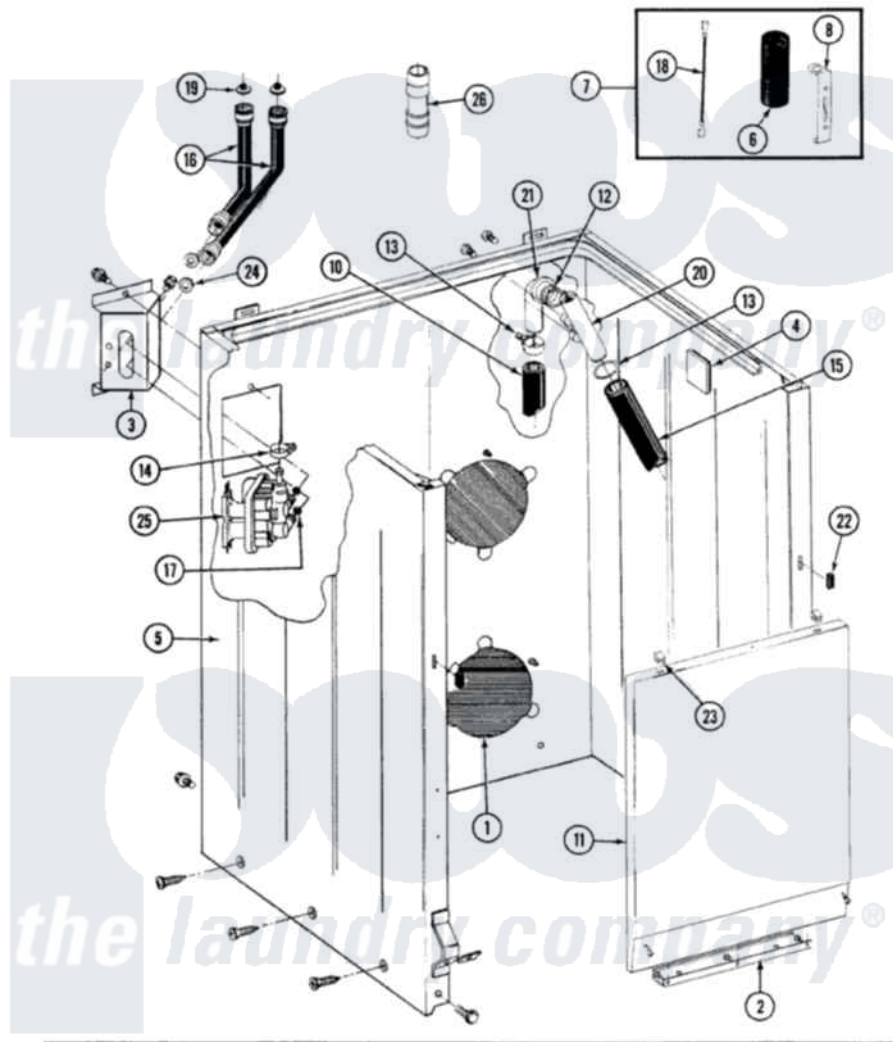

Maytag BA1910 01 - CABINET, WATER VALVE, HOSES & FRNT PANEL

SECTION: CABINET, WATER VALVE, HOSES & FRONT PANEL

MODEL: ALL MODELS

Issue Date: 6/90

32

Maytag Residential Maytag BA1910 Washer Parts Parts Diagram 01 - CABINET, WATER VALVE, HOSES & FRNT PANEL

Click on the part number to view part

Item	Original Part Number	Replaced By	Status	Part Description
1	211878		Not Available	PLATE, ACCESS
2	211294	90767		Screw, 8A X 3/8 HeX Washer Head Tapping
"	213846			Guard, Belt
3	214812	22002361		Bracket, Water Valve
"	212276	W10116760		Screw
4	215058			Pad, Cabinet Bumper
5	204439			Screw And Fstner Assembly
"	213007			Xfor Cabinet See Cabinet, Back
"	213121	3400111		Screw, 12-14 X 5/8
"	213122	27001200		Screw
6	Y200832			Capacitor
7	206103			Capacitor Kit
8	211149			Clip, Capacitor
NI	202861	202860		Inlet Hose Assembly

10	Y059149		(7/8" I.D. CARTON OF 50 FT.)
"	216017		Hose, Drain
"	215279	22003410	Hose, Drain
12	214765		Gasket, Siphon Break
13	200461	285655	Clamp, Hose
"	200908	285655	Clamp, Hose
14	201575		Clamp, Hose
15	214767	22001448	Hose, Pump
16	200672	76314	Hose, Inlet 6 Ft. Hose With Elbow
"	200681	21001467	Hose- 10'
"	200688	76314	Hose, Inlet 6 Ft. Hose With Elbow
"	205828	202860	Inlet Hose Assembly
"	202860		Inlet Hose Assembly
17	214337	96160	Screen
18	203237		No.17 Wire With Terminal
19	200961	12001413	Strainer And Washer Kit
20	206638		Siphon Break
"	Y014874		Screw, Idler Arm And Sleeve
21	Y216016	W10116738	Elbow
"	214764	208847	Elbow
22	214376	22002331	Spacer, Front Panel
23	212982	22001650	Fastener, Spring
24	Y013783		Washer, Inlet Hose
25	205613		Water Valve
"	212276	W10116760	Screw
26	Y216015		Coupling, Hose