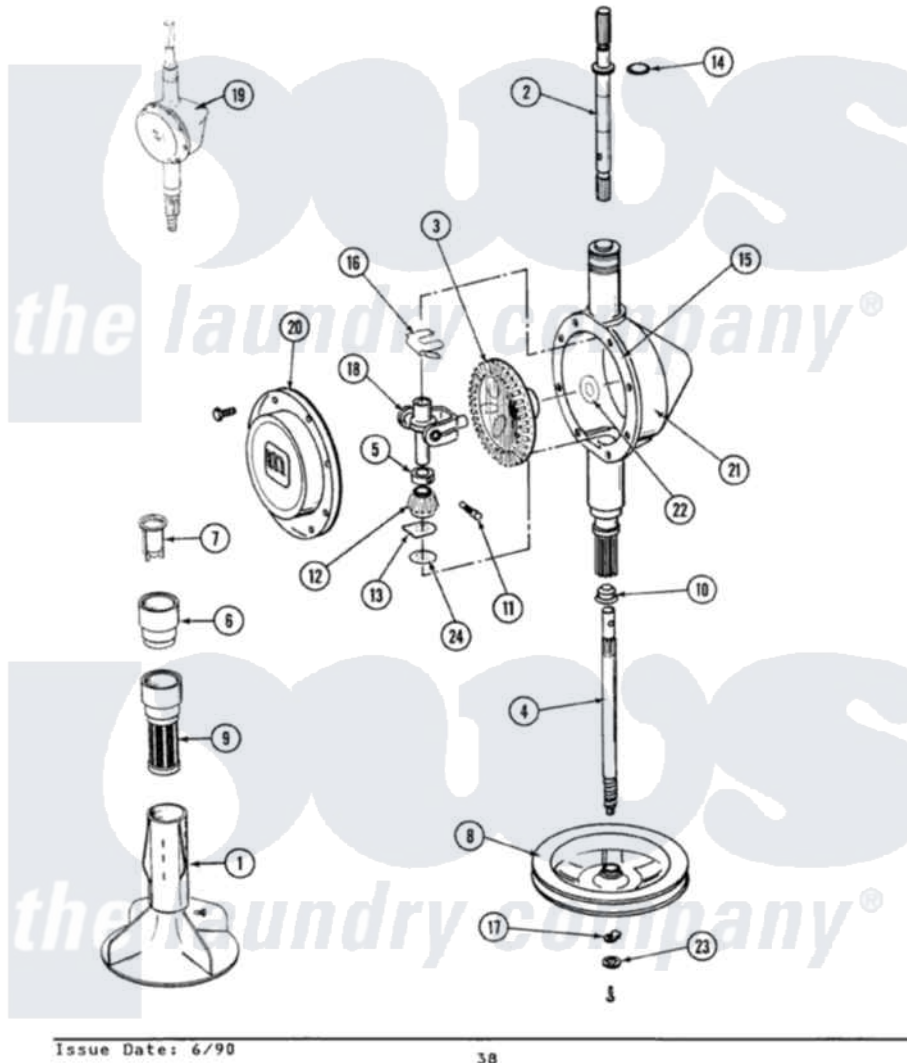

Maytag BA1910 02 - ORBITAL TRANSMISSION

SECTION: ORBITAL TRANSMISSION
MODEL: ALL MODELS

Maytag [Residential Maytag BA1910 Washer Parts](#) Parts Diagram 02 - ORBITAL TRANSMISSION
Click on the part number to view part

Item	Original Part Number	Replaced By	Status	Part Description
1	207538			Agitator W/Lock Screw
2	207153	6-2097820		Kit- Shaft
3	206713	6-2067130		Gear- Beve
4	215411	12001451		Ctr Shaft W/Collar Andkeeper-Sha
5	215415		Not Available	COLLAR, LOWER
6	215721			Dispensing Cap
7	215733			Dispensing Cup
8	211059	6-2301530		Pulley
9	Y207427			Lint Filter Shallow
10	206602	207843		Lip Seal Repair Kit
11	Y206629			Pin, Collar
12	215401	W10221114		Pinion
13	215395			Plate, Clutch
14	210690			Seal, Rubber
15	Y058700	675652		Adhesive
16	215581			Spring, Agitator Shaft

17	211375	681582	Screw
"	211089		Lug, Stop Pulley
18	206685	6-2066850	Yoke
19	206708	6-2097790	Transmison
20	215417	Not Available	SCREW, TRANSMISSION COVER
"	206628		Cover, Transmission
21	206625	6-2097790	Transmison
22	215394		Washer, Bevel Gear
23	211090	22003555	Washer, Stop Lug
24	211483	6-2114830	Washer- SP