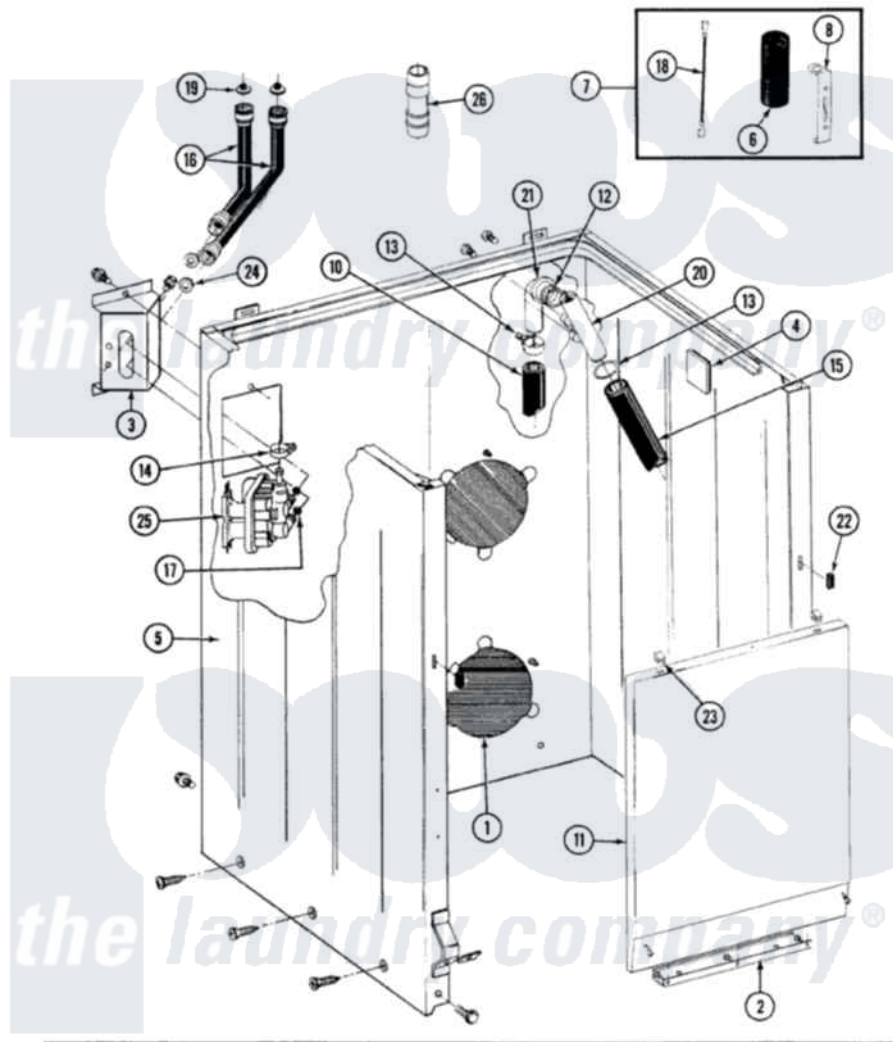

Maytag BA3910 01 - CABINET, WATER VALVE, HOSES & FRNT PANEL

SECTION: CABINET, WATER VALVE, HOSES & FRONT PANEL

MODEL: ALL MODELS

Issue Date: 6/90

32

Maytag Residential Maytag BA3910 Washer Parts Parts Diagram 01 - CABINET, WATER VALVE, HOSES & FRNT PANEL

Click on the part number to view part

Item	Original Part Number	Replaced By	Status	Part Description
1	211878		Not Available	PLATE, ACCESS
2	211294	90767		Screw, 8A X 3/8 HeX Washer Head Tapping
"	213846			Guard, Belt
3	214812	22002361		Bracket, Water Valve
"	212276	W10116760		Screw
4	215058			Pad, Cabinet Bumper
5	204439			Screw And Fstner Assembly
"	213007			Xfor Cabinet See Cabinet, Back
"	213121	3400111		Screw, 12-14 X 5/8
"	213122	27001200		Screw
6	Y200832			Capacitor
7	206103			Capacitor Kit
8	211149			Clip, Capacitor
NI	202861	202860		Inlet Hose Assembly

10	Y059149		(7/8" I.D. CARTON OF 50 FT.)
"	216017		Hose, Drain
"	215279	22003410	Hose, Drain
12	214765		Gasket, Siphon Break
13	200461	285655	Clamp, Hose
"	200908	285655	Clamp, Hose
14	201575		Clamp, Hose
15	214767	22001448	Hose, Pump
16	200672	76314	Hose, Inlet 6 Ft. Hose With Elbow
"	200681	21001467	Hose- 10'
"	200688	76314	Hose, Inlet 6 Ft. Hose With Elbow
"	205828	202860	Inlet Hose Assembly
"	202860		Inlet Hose Assembly
17	214337	96160	Screen
18	203237		No.17 Wire With Terminal
19	200961	12001413	Strainer And Washer Kit
20	206638		Siphon Break
"	Y014874		Screw, Idler Arm And Sleeve
21	Y216016	W10116738	Elbow
"	214764	208847	Elbow
22	214376	22002331	Spacer, Front Panel
23	212982	22001650	Fastener, Spring
24	Y013783		Washer, Inlet Hose
25	205613		Water Valve
"	212276	W10116760	Screw
26	Y216015		Coupling, Hose