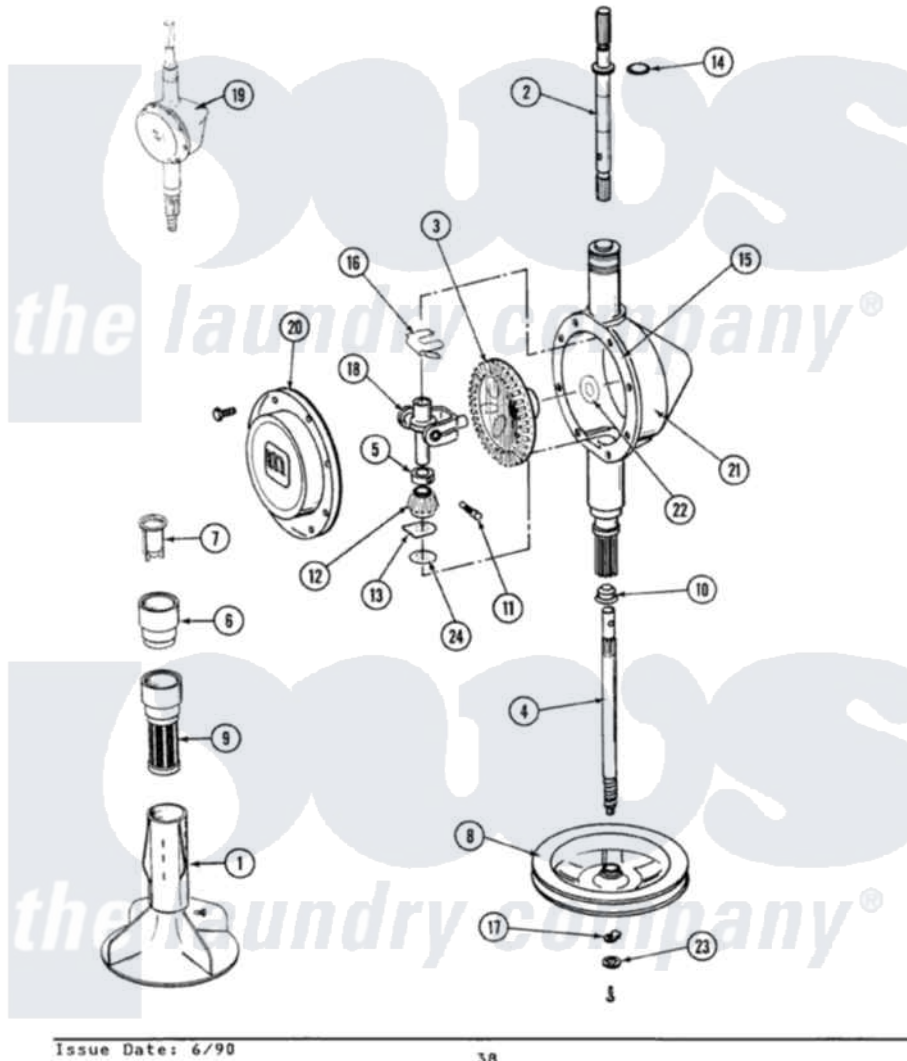

Maytag BA3910 02 - ORBITAL TRANSMISSION

SECTION: ORBITAL TRANSMISSION
MODEL: ALL MODELS

Maytag [Residential Maytag BA3910 Washer Parts](#) Parts Diagram 02 - ORBITAL TRANSMISSION
Click on the part number to view part

Item	Original Part Number	Replaced By	Status	Part Description
1	207538			Agitator W/Lock Screw
2	207153	6-2097820		Kit- Shaft
3	206713	6-2067130		Gear- Beve
4	215411	12001451		Ctr Shaft W/Collar Andkeeper-Sha
5	215415		Not Available	COLLAR, LOWER
6	215721			Dispensing Cap
7	215733			Dispensing Cup
8	211059	6-2301530		Pulley
9	Y207427			Lint Filter Shallow
10	206602	207843		Lip Seal Repair Kit
11	Y206629			Pin, Collar
12	215401	W10221114		Pinion
13	215395			Plate, Clutch
14	210690			Seal, Rubber
15	Y058700	675652		Adhesive
16	215581			Spring, Agitator Shaft

17	211375	681582	Screw
"	211089		Lug, Stop Pulley
18	206685	6-2066850	Yoke
19	206708	6-2097790	Transmison
20	215417	Not Available	SCREW, TRANSMISSION COVER
"	206628		Cover, Transmission
21	206625	6-2097790	Transmison
22	215394		Washer, Bevel Gear
23	211090	22003555	Washer, Stop Lug
24	211483	6-2114830	Washer- SP