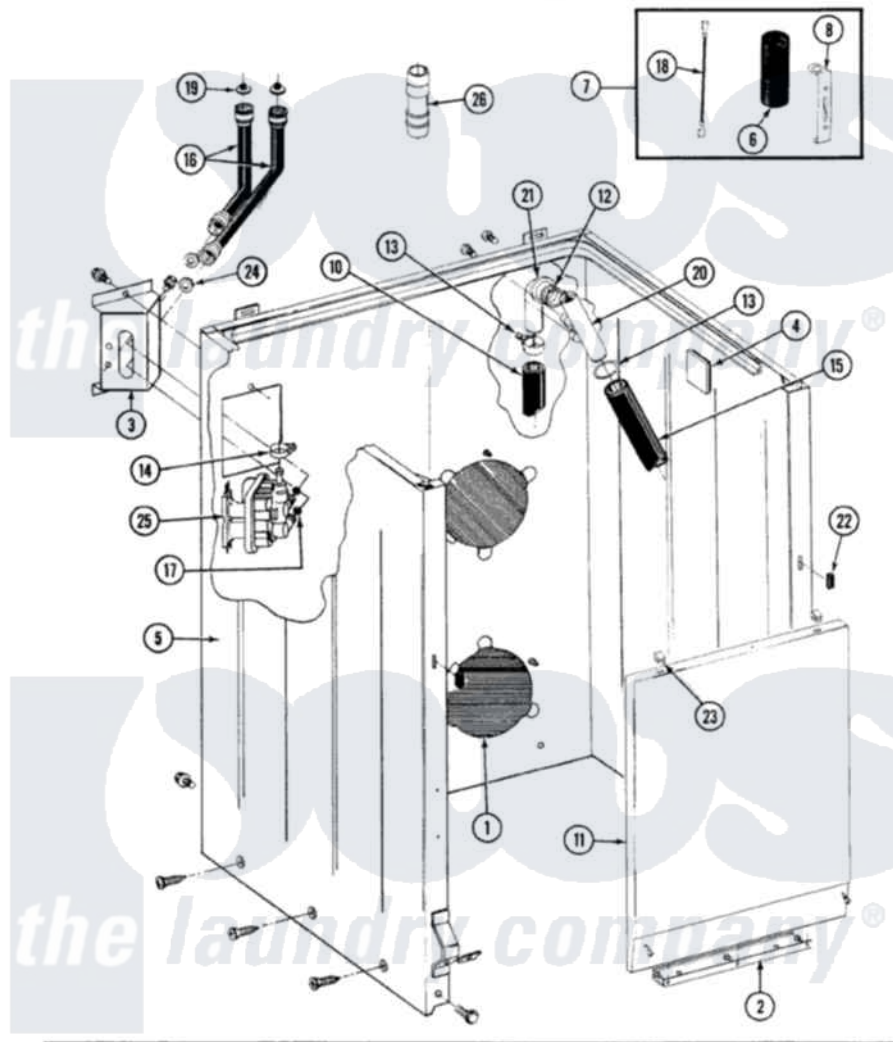

Maytag BA5000 01 - CABINET, WATER VALVE, HOSES & FRNT PANEL

SECTION: CABINET, WATER VALVE, HOSES & FRONT PANEL

MODEL: ALL MODELS

Issue Date: 6/90

32

Maytag [Residential Maytag BA5000 Washer Parts](#) Parts Diagram 01 - CABINET, WATER VALVE, HOSES & FRNT PANEL

Click on the part number to view part

Item	Original Part Number	Replaced By	Status	Part Description
1	211878		Not Available	PLATE, ACCESS
2	211294	90767		Screw, 8A X 3/8 HeX Washer Head Tapping
"	213846			Guard, Belt
3	214812	22002361		Bracket, Water Valve
"	212276	W10116760		Screw
4	215058			Pad, Cabinet Bumper
5	204439			Screw And Fstner Assembly
"	213007			Xfor Cabinet See Cabinet, Back
"	213121	3400111		Screw, 12-14 X 5/8
"	213122	27001200		Screw
6	Y200832			Capacitor
7	206103			Capacitor Kit
8	211149			Clip, Capacitor
NI	202861	202860		Inlet Hose Assembly

10	Y059149		(7/8" I.D. CARTON OF 50 FT.)
"	216017		Hose, Drain
"	215279	22003410	Hose, Drain
12	214765		Gasket, Siphon Break
13	200461	285655	Clamp, Hose
"	200908	285655	Clamp, Hose
14	201575		Clamp, Hose
15	214767	22001448	Hose, Pump
16	200672	76314	Hose, Inlet 6 Ft. Hose With Elbow
"	200681	21001467	Hose- 10'
"	200688	76314	Hose, Inlet 6 Ft. Hose With Elbow
"	205828	202860	Inlet Hose Assembly
"	202860		Inlet Hose Assembly
17	214337	96160	Screen
18	203237		No.17 Wire With Terminal
19	200961	12001413	Strainer And Washer Kit
20	206638		Siphon Break
"	Y014874		Screw, Idler Arm And Sleeve
21	Y216016	W10116738	Elbow
"	214764	208847	Elbow
22	214376	22002331	Spacer, Front Panel
23	212982	22001650	Fastener, Spring
24	Y013783		Washer, Inlet Hose
25	205613		Water Valve
"	212276	W10116760	Screw
26	Y216015		Coupling, Hose