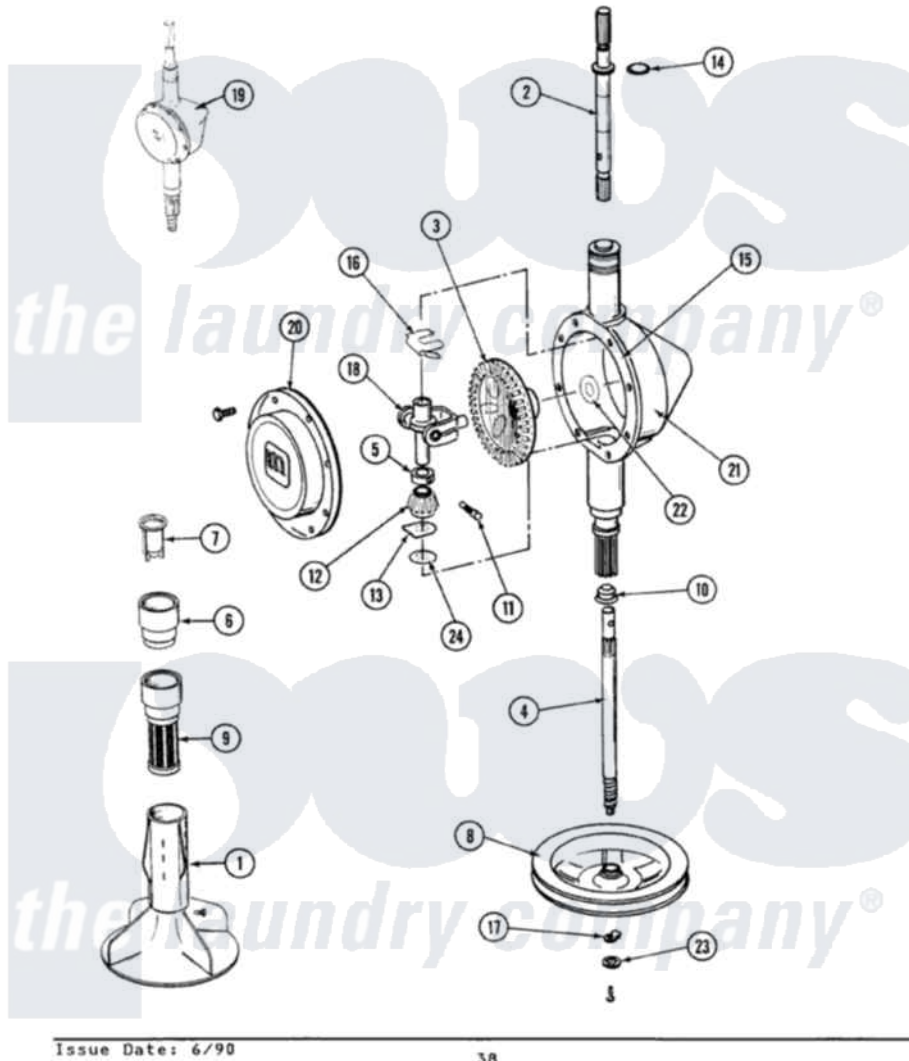

# Maytag BA5000 02 - ORBITAL TRANSMISSION

SECTION: ORBITAL TRANSMISSION  
MODEL: ALL MODELS

Maytag [Residential Maytag BA5000 Washer Parts](#) Parts Diagram 02 - ORBITAL TRANSMISSION  
Click on the part number to view part

Item	Original Part Number	Replaced By	Status	Part Description
1	<a href="#">207538</a>			Agitator W/Lock Screw
2	207153	<a href="#">6-2097820</a>		Kit- Shaft
3	206713	<a href="#">6-2067130</a>		Gear- Beve
4	215411	<a href="#">12001451</a>		Ctr Shaft W/Collar Andkeeper-Sha
5	215415		Not Available	COLLAR, LOWER
6	<a href="#">215721</a>			Dispensing Cap
7	<a href="#">215733</a>			Dispensing Cup
8	211059	<a href="#">6-2301530</a>		Pulley
9	<a href="#">Y207427</a>			Lint Filter Shallow
10	206602	<a href="#">207843</a>		Lip Seal Repair Kit
11	<a href="#">Y206629</a>			Pin, Collar
12	215401	<a href="#">W10221114</a>		Pinion
13	<a href="#">215395</a>			Plate, Clutch
14	<a href="#">210690</a>			Seal, Rubber
15	Y058700	<a href="#">675652</a>		Adhesive
16	<a href="#">215581</a>			Spring, Agitator Shaft

17	211375	<a href="#">681582</a>	Screw
"	<a href="#">211089</a>		Lug, Stop Pulley
18	206685	<a href="#">6-2066850</a>	Yoke
19	206708	<a href="#">6-2097790</a>	Transmison
20	215417	Not Available	SCREW, TRANSMISSION COVER
"	<a href="#">206628</a>		Cover, Transmission
21	206625	<a href="#">6-2097790</a>	Transmison
22	<a href="#">215394</a>		Washer, Bevel Gear
23	211090	<a href="#">22003555</a>	Washer, Stop Lug
24	211483	<a href="#">6-2114830</a>	Washer- SP