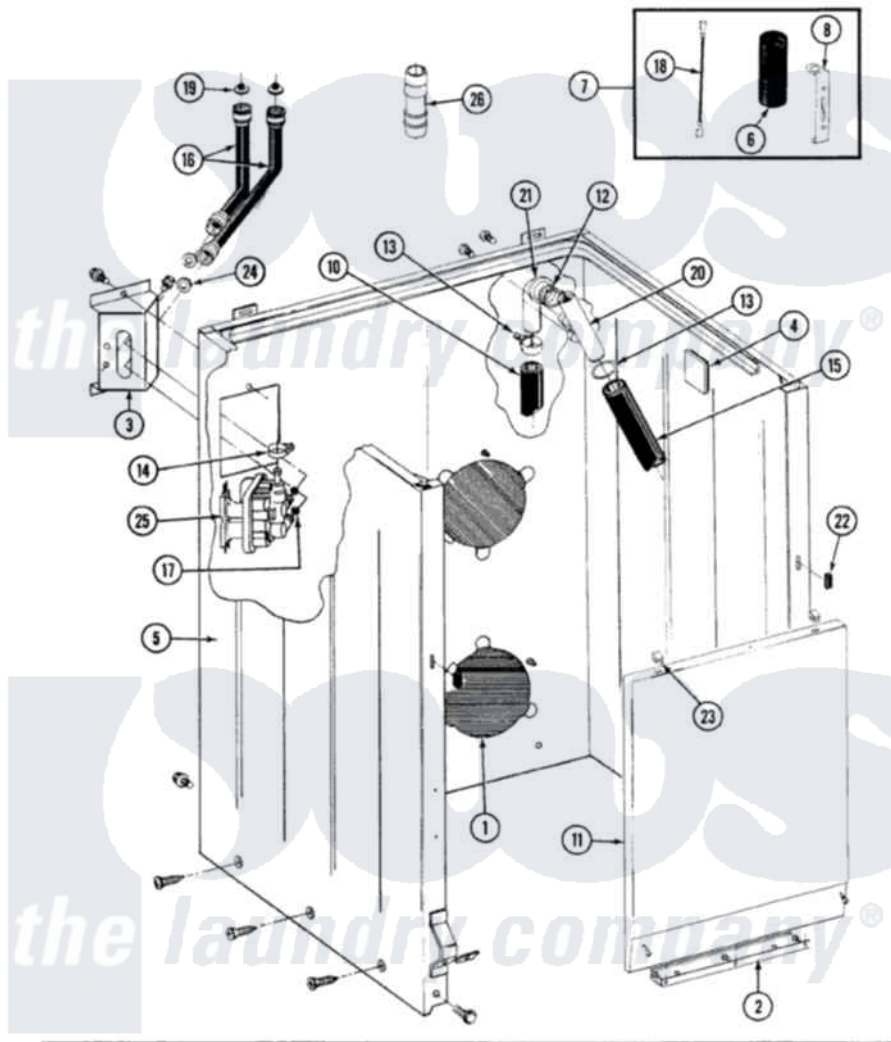

Maytag BA7300 01 - CABINET, WATER VALVE, HOSES & FRNT PANEL

SECTION: CABINET, WATER VALVE, HOSES & FRONT PANEL

MODEL: ALL MODELS

Issue Date: 6/90

32

Maytag Residential Maytag BA7300 Washer Parts Parts Diagram 01 - CABINET, WATER VALVE, HOSES & FRNT PANEL

Click on the part number to view part

Item	Original Part Number	Replaced By	Status	Part Description
1	211878		Not Available	PLATE, ACCESS
2	211294	90767		Screw, 8A X 3/8 HeX Washer Head Tapping
"	213846			Guard, Belt
3	214812	22002361		Bracket, Water Valve
"	212276	W10116760		Screw
4	215058			Pad, Cabinet Bumper
5	204439			Screw And Fstner Assembly
"	213007			Xfor Cabinet See Cabinet, Back
"	213121	3400111		Screw, 12-14 X 5/8
"	213122	27001200		Screw
6	Y200832			Capacitor
7	206103			Capacitor Kit
8	211149			Clip, Capacitor
NI	202861	202860		Inlet Hose Assembly

10	Y059149		(7/8" I.D. CARTON OF 50 FT.)
"	216017		Hose, Drain
"	215279	22003410	Hose, Drain
12	214765		Gasket, Siphon Break
13	200461	285655	Clamp, Hose
"	200908	285655	Clamp, Hose
14	201575		Clamp, Hose
15	214767	22001448	Hose, Pump
16	200672	76314	Hose, Inlet 6 Ft. Hose With Elbow
"	200681	21001467	Hose- 10'
"	200688	76314	Hose, Inlet 6 Ft. Hose With Elbow
"	205828	202860	Inlet Hose Assembly
"	202860		Inlet Hose Assembly
17	214337	96160	Screen
18	203237		No.17 Wire With Terminal
19	200961	12001413	Strainer And Washer Kit
20	206638		Siphon Break
"	Y014874		Screw, Idler Arm And Sleeve
21	Y216016	W10116738	Elbow
"	214764	208847	Elbow
22	214376	22002331	Spacer, Front Panel
23	212982	22001650	Fastener, Spring
24	Y013783		Washer, Inlet Hose
25	205613		Water Valve
"	212276	W10116760	Screw
26	Y216015		Coupling, Hose