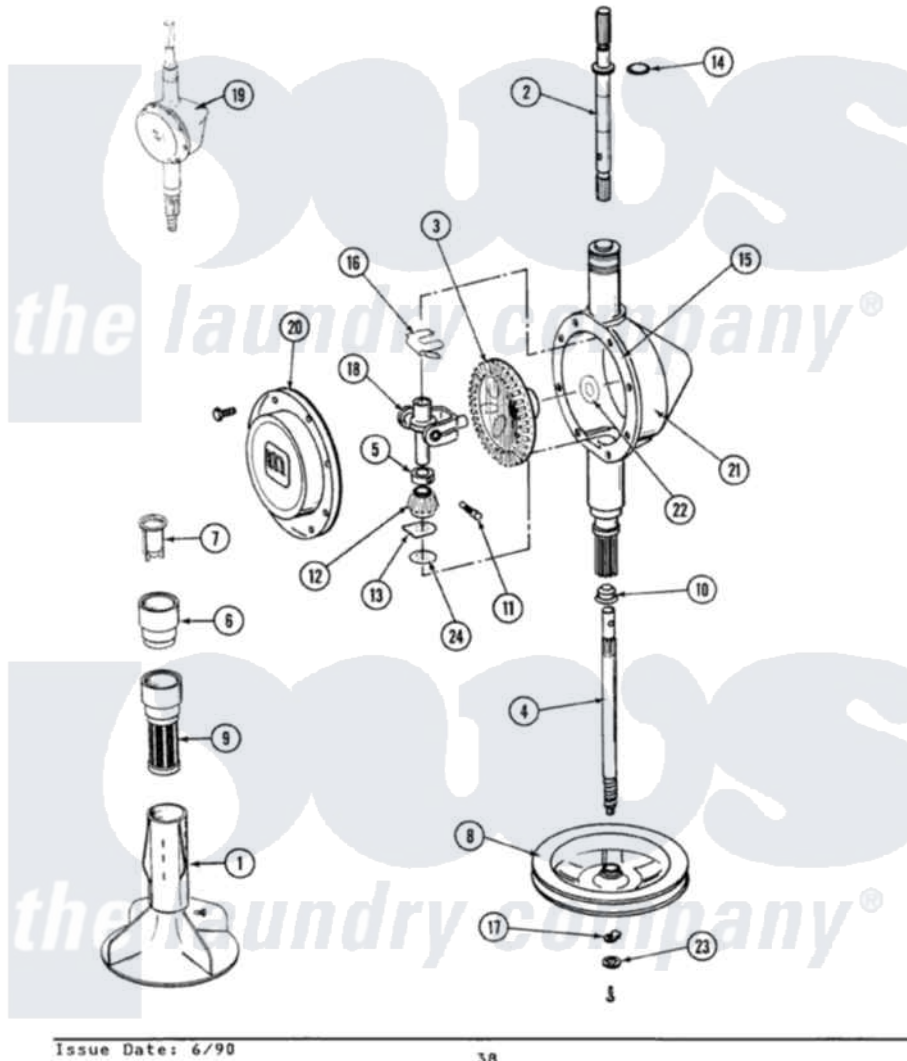

Maytag BA7300 02 - ORBITAL TRANSMISSION

SECTION: ORBITAL TRANSMISSION
MODEL: ALL MODELS

Maytag [Residential Maytag BA7300 Washer Parts](#) Parts Diagram 02 - ORBITAL TRANSMISSION
Click on the part number to view part

Item	Original Part Number	Replaced By	Status	Part Description
1	207538			Agitator W/Lock Screw
2	207153	6-2097820		Kit- Shaft
3	206713	6-2067130		Gear- Beve
4	215411	12001451		Ctr Shaft W/Collar Andkeeper-Sha
5	215415		Not Available	COLLAR, LOWER
6	215721			Dispensing Cap
7	215733			Dispensing Cup
8	211059	6-2301530		Pulley
9	Y207427			Lint Filter Shallow
10	206602	207843		Lip Seal Repair Kit
11	Y206629			Pin, Collar
12	215401	W10221114		Pinion
13	215395			Plate, Clutch
14	210690			Seal, Rubber
15	Y058700	675652		Adhesive
16	215581			Spring, Agitator Shaft

17	211375	681582	Screw
"	211089		Lug, Stop Pulley
18	206685	6-2066850	Yoke
19	206708	6-2097790	Transmison
20	215417	Not Available	SCREW, TRANSMISSION COVER
"	206628		Cover, Transmission
21	206625	6-2097790	Transmison
22	215394		Washer, Bevel Gear
23	211090	22003555	Washer, Stop Lug
24	211483	6-2114830	Washer- SP