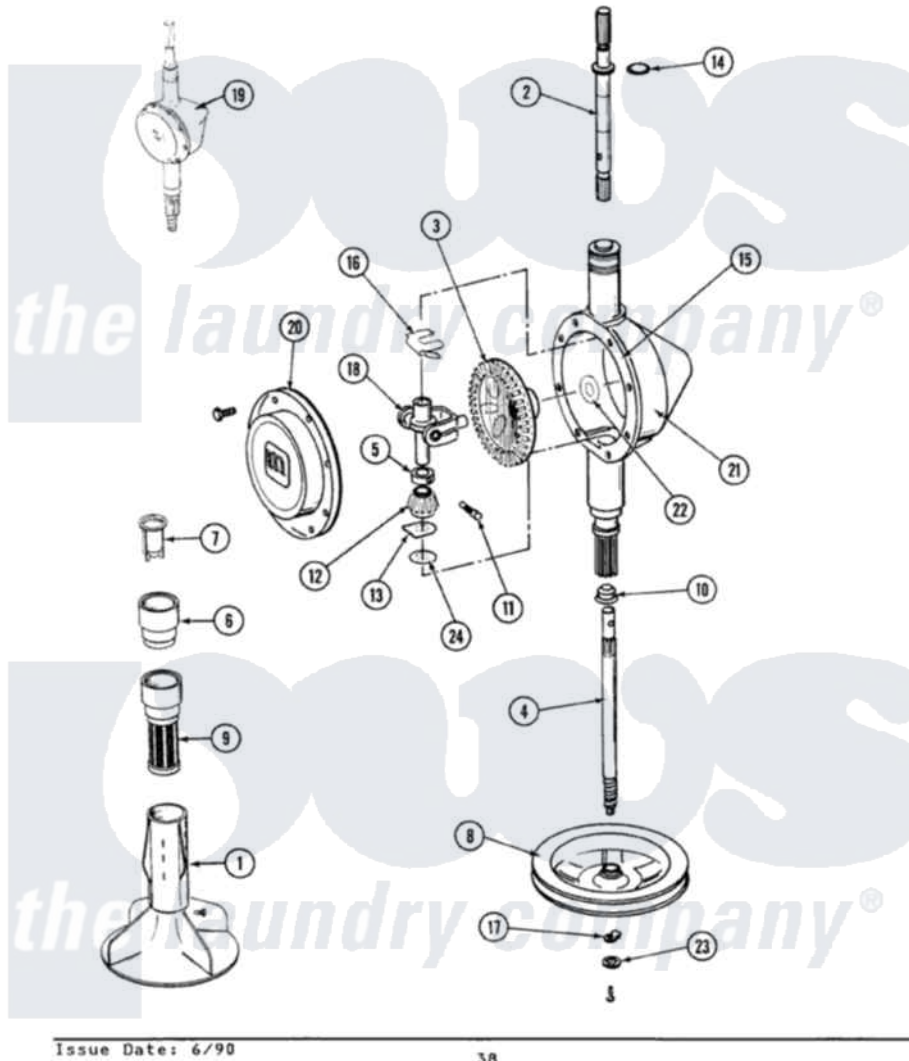

# Maytag BA7400 02 - ORBITAL TRANSMISSION

SECTION: ORBITAL TRANSMISSION  
 MODEL: ALL MODELS

Issue Date: 6/90

38

Maytag [Residential Maytag BA7400 Washer Parts](#) Parts Diagram 02 - ORBITAL TRANSMISSION  
 Click on the part number to view part

Item	Original Part Number	Replaced By	Status	Part Description
1	<a href="#">207538</a>			Agitator W/Lock Screw
2	207153	<a href="#">6-2097820</a>		Kit- Shaft
3	206713	<a href="#">6-2067130</a>		Gear- Beve
4	215411	<a href="#">12001451</a>		Ctr Shaft W/Collar Andkeeper-Sha
5	215415		Not Available	COLLAR, LOWER
6	<a href="#">215721</a>			Dispensing Cap
7	<a href="#">215733</a>			Dispensing Cup
8	211059	<a href="#">6-2301530</a>		Pulley
9	<a href="#">Y207427</a>			Lint Filter Shallow
10	206602	<a href="#">207843</a>		Lip Seal Repair Kit
11	<a href="#">Y206629</a>			Pin, Collar
12	215401	<a href="#">W10221114</a>		Pinion
13	<a href="#">215395</a>			Plate, Clutch
14	<a href="#">210690</a>			Seal, Rubber
15	Y058700	<a href="#">675652</a>		Adhesive
16	<a href="#">215581</a>			Spring, Agitator Shaft

17	211375	<a href="#">681582</a>	Screw
"	<a href="#">211089</a>		Lug, Stop Pulley
18	206685	<a href="#">6-2066850</a>	Yoke
19	206708	<a href="#">6-2097790</a>	Transmison
20	215417	Not Available	SCREW, TRANSMISSION COVER
"	<a href="#">206628</a>		Cover, Transmission
21	206625	<a href="#">6-2097790</a>	Transmison
22	<a href="#">215394</a>		Washer, Bevel Gear
23	211090	<a href="#">22003555</a>	Washer, Stop Lug
24	211483	<a href="#">6-2114830</a>	Washer- SP