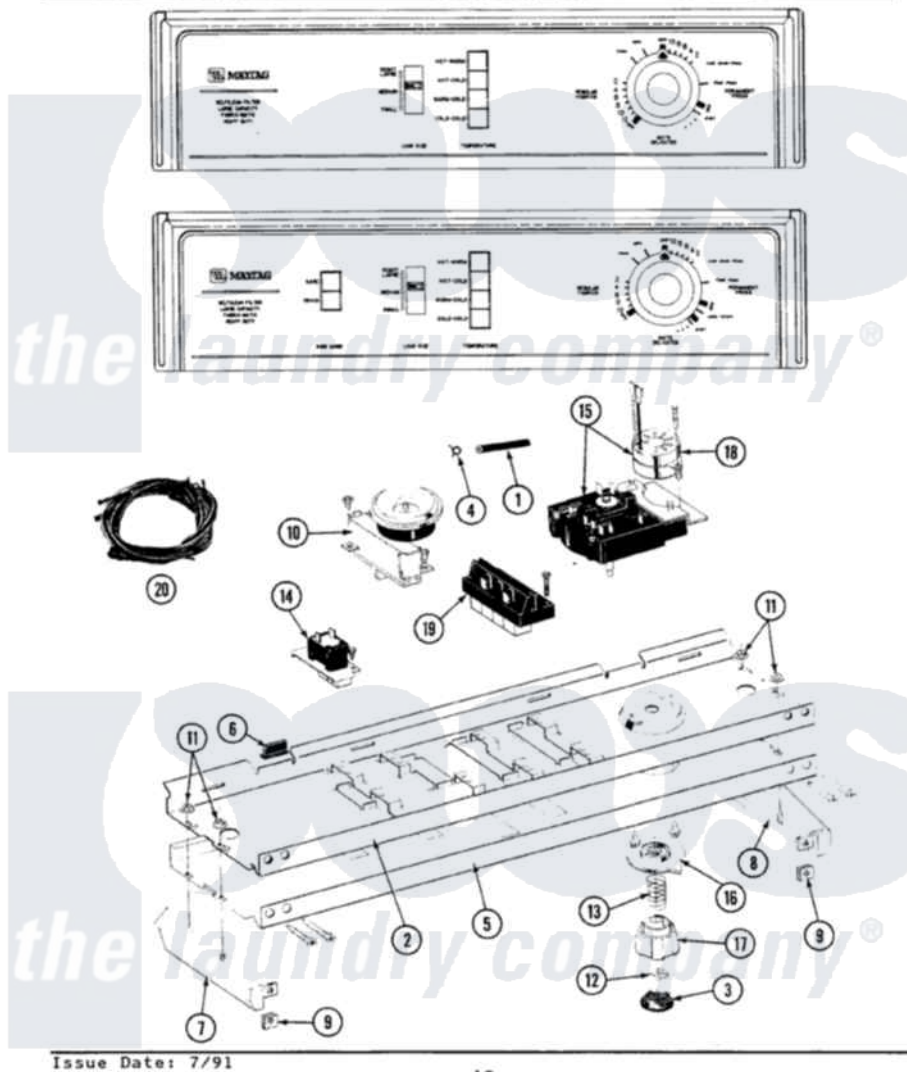

Maytag BA7500 02 - CONTROL PANEL

SECTION: CONTROL PANEL
 MODEL: A7500 A7500S A7500W SERIES 01

Issue Date: 7/91

12

Maytag Residential Maytag BA7500 Washer Parts Parts Diagram 02 - CONTROL PANEL
 Click on the part number to view part

Item	Original Part Number	Replaced By	Status	Part Description
2	214809			Back Up Plate
"	210932			Screw, No.8 X 9/16 Ctsk Note: Screw, Inlet Duct
3	215821		Not Available	CAP, KNOB
4	410296	596669		Clamp, Manifold
5	210932			Screw, No.8 X 9/16 Ctsk Note: Screw, Inlet Duct
6	214897			Pad, Control Panel
7	207215		Not Available	END CAP LH
8	207216		Not Available	END CAP RH
9	214894			Fastener, End Cap
10	211168	W10139210		Screw, 8-18 X 5/16
"	207362		Not Available	INFINITE LEVEL PRESSURE SWITCH
11	214872			Palnut, End Cap Note: Nut, Lamp Holder
12	211605			Bezel, Timer Dial
13	211065			Spring, Index Wheel

14	207365		2 Button Switch
"	211168	W10139210	Screw, 8-18 X 5/16
15	213966	3400014	Screw
16	215827	Not Available	TIMER DIAL SKIRT
17	215828		Knob, Timer
18	205033	22205033	Motor- Tim
19	213117	67006908	Screw, Ice Rack
"	207367	Not Available	TEMP CONTROL SWITCH - 4 BUTTON