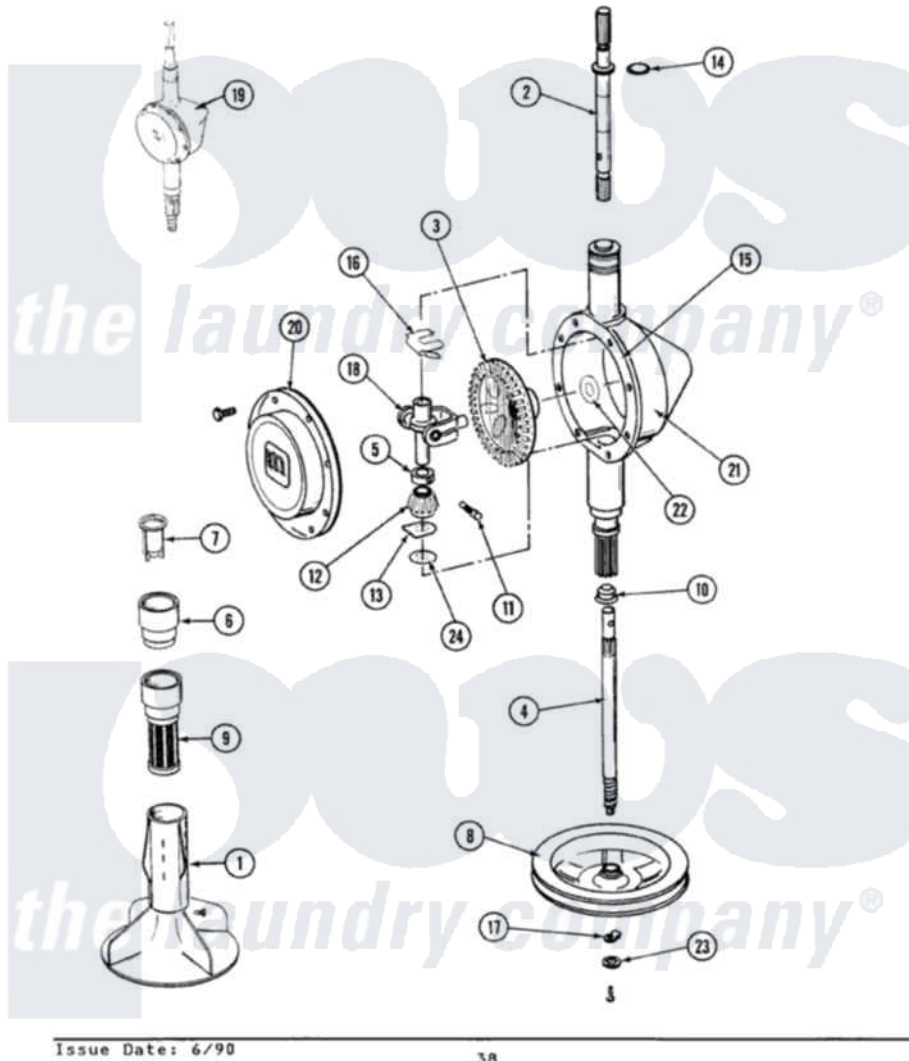

Maytag BA7500 03 - ORBITAL TRANSMISSION

SECTION: ORBITAL TRANSMISSION
MODEL: ALL MODELS

Maytag [Residential Maytag BA7500 Washer Parts](#) Parts Diagram 03 - ORBITAL TRANSMISSION
Click on the part number to view part

| Item | Original Part Number | Replaced By | Status | Part Description |
|------|-------------------------|---------------------------|---------------|----------------------------------|
| 2 | 207153 | 6-2097820 | | Kit- Shaft |
| 3 | 206713 | 6-2067130 | | Gear- Beve |
| 4 | 215411 | 12001451 | | Ctr Shaft W/Collar Andkeeper-Sha |
| 5 | 215415 | | Not Available | COLLAR, LOWER |
| 8 | 211059 | 6-2301530 | | Pulley |
| 10 | 206602 | 207843 | | Lip Seal Repair Kit |
| 11 | Y206629 | | | Pin, Collar |
| 12 | 215401 | W10221114 | | Pinion |
| 13 | 215395 | | | Plate, Clutch |
| 14 | 210690 | | | Seal, Rubber |
| 15 | Y058700 | 675652 | | Adhesive |
| 16 | 215581 | | | Spring, Agitator Shaft |
| 17 | 211375 | 681582 | | Screw |
| " | 211089 | | | Lug, Stop Pulley |
| 18 | 206685 | 6-2066850 | | Yoke |
| 19 | 206708 | 6-2097790 | | Transmison |

| | | | |
|----|------------------------|---------------------------|---------------------------|
| 20 | 206628 | | Cover, Transmission |
| " | 215417 | Not Available | SCREW, TRANSMISSION COVER |
| 21 | 206625 | 6-2097790 | Transmison |
| 22 | 215394 | | Washer, Bevel Gear |
| 23 | 211090 | 22003555 | Washer, Stop Lug |
| 24 | 211483 | 6-2114830 | Washer- SP |