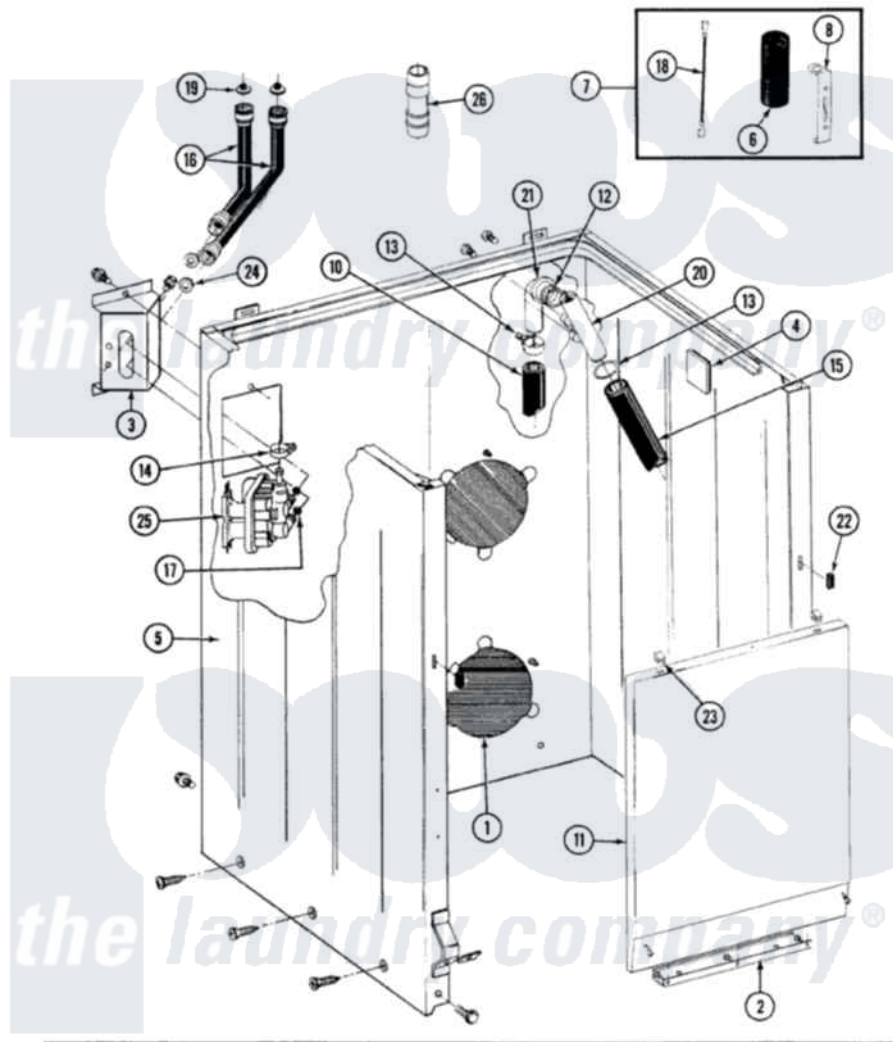

Maytag BA7800 01 - CABINET, WATER VALVE, HOSES & FRNT PANEL

SECTION: CABINET, WATER VALVE, HOSES & FRONT PANEL

MODEL: ALL MODELS

Issue Date: 6/90

32

Maytag [Residential Maytag BA7800 Washer Parts](#) Parts Diagram 01 - CABINET, WATER VALVE, HOSES & FRNT PANEL

[Click on the part number to view part](#)

Item	Original Part Number	Replaced By	Status	Part Description
1	211878		Not Available	PLATE, ACCESS
2	211294	90767		Screw, 8A X 3/8 HeX Washer Head Tapping
"	213846			Guard, Belt
3	214812	22002361		Bracket, Water Valve
"	212276	W10116760		Screw
4	215058			Pad, Cabinet Bumper
5	204439			Screw And Fstner Assembly
"	213007			Xfor Cabinet See Cabinet, Back
"	213121	3400111		Screw, 12-14 X 5/8
"	213122	27001200		Screw
6	Y200832			Capacitor
7	206103			Capacitor Kit
8	211149			Clip, Capacitor
NI	202861	202860		Inlet Hose Assembly

10	Y059149		(7/8" I.D. CARTON OF 50 FT.)
"	216017		Hose, Drain
"	215279	22003410	Hose, Drain
12	214765		Gasket, Siphon Break
13	200461	285655	Clamp, Hose
"	200908	285655	Clamp, Hose
14	201575		Clamp, Hose
15	214767	22001448	Hose, Pump
16	200672	76314	Hose, Inlet 6 Ft. Hose With Elbow
"	200681	21001467	Hose- 10'
"	200688	76314	Hose, Inlet 6 Ft. Hose With Elbow
"	205828	202860	Inlet Hose Assembly
"	202860		Inlet Hose Assembly
17	214337	96160	Screen
18	203237		No.17 Wire With Terminal
19	200961	12001413	Strainer And Washer Kit
20	206638		Siphon Break
"	Y014874		Screw, Idler Arm And Sleeve
21	Y216016	W10116738	Elbow
"	214764	208847	Elbow
22	214376	22002331	Spacer, Front Panel
23	212982	22001650	Fastener, Spring
24	Y013783		Washer, Inlet Hose
25	205613		Water Valve
"	212276	W10116760	Screw
26	Y216015		Coupling, Hose