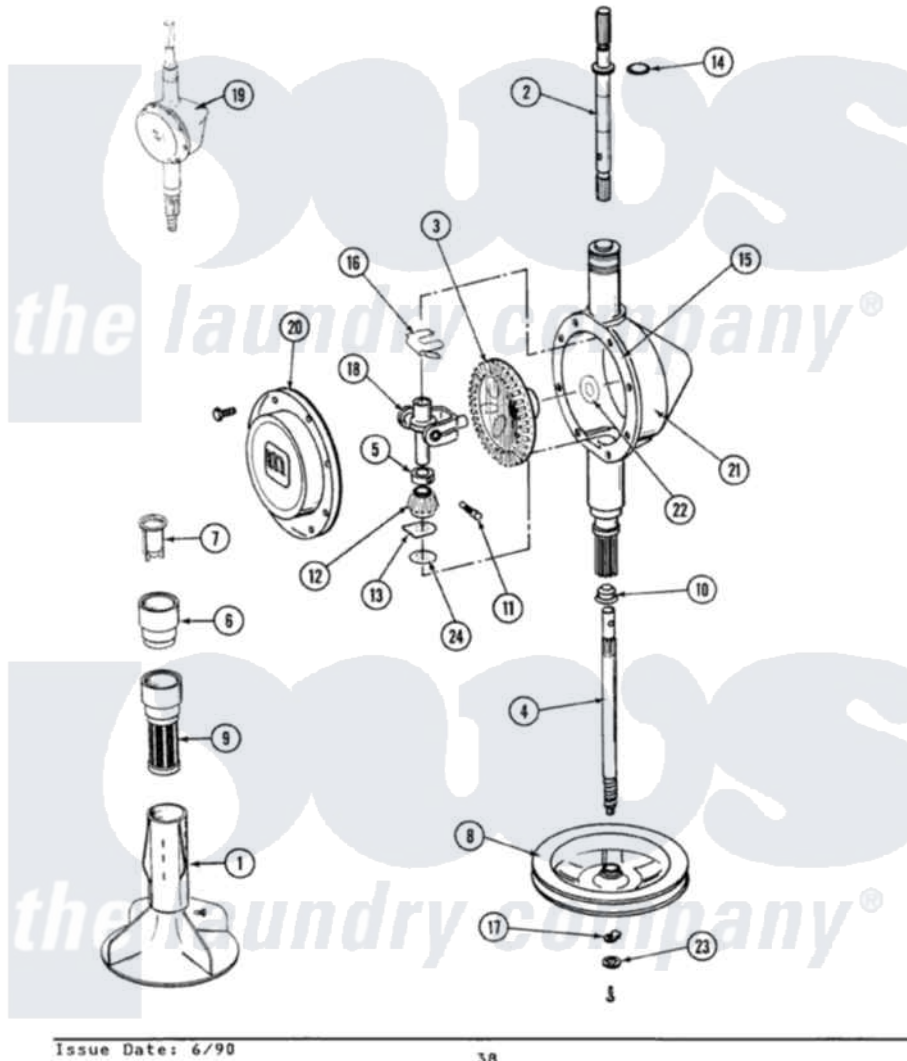

Maytag BA7800 02 - ORBITAL TRANSMISSION

SECTION: ORBITAL TRANSMISSION
MODEL: ALL MODELS

Maytag [Residential Maytag BA7800 Washer Parts](#) Parts Diagram 02 - ORBITAL TRANSMISSION
Click on the part number to view part

Item	Original Part Number	Replaced By	Status	Part Description
1	207538			Agitator W/Lock Screw
2	207153	6-2097820		Kit- Shaft
3	206713	6-2067130		Gear- Beve
4	215411	12001451		Ctr Shaft W/Collar Andkeeper-Sha
5	215415		Not Available	COLLAR, LOWER
6	215721			Dispensing Cap
7	215733			Dispensing Cup
8	211059	6-2301530		Pulley
9	Y207427			Lint Filter Shallow
10	206602	207843		Lip Seal Repair Kit
11	Y206629			Pin, Collar
12	215401	W10221114		Pinion
13	215395			Plate, Clutch
14	210690			Seal, Rubber
15	Y058700	675652		Adhesive
16	215581			Spring, Agitator Shaft

17	211375	681582	Screw
"	211089		Lug, Stop Pulley
18	206685	6-2066850	Yoke
19	206708	6-2097790	Transmison
20	215417	Not Available	SCREW, TRANSMISSION COVER
"	206628		Cover, Transmission
21	206625	6-2097790	Transmison
22	215394		Washer, Bevel Gear
23	211090	22003555	Washer, Stop Lug
24	211483	6-2114830	Washer- SP