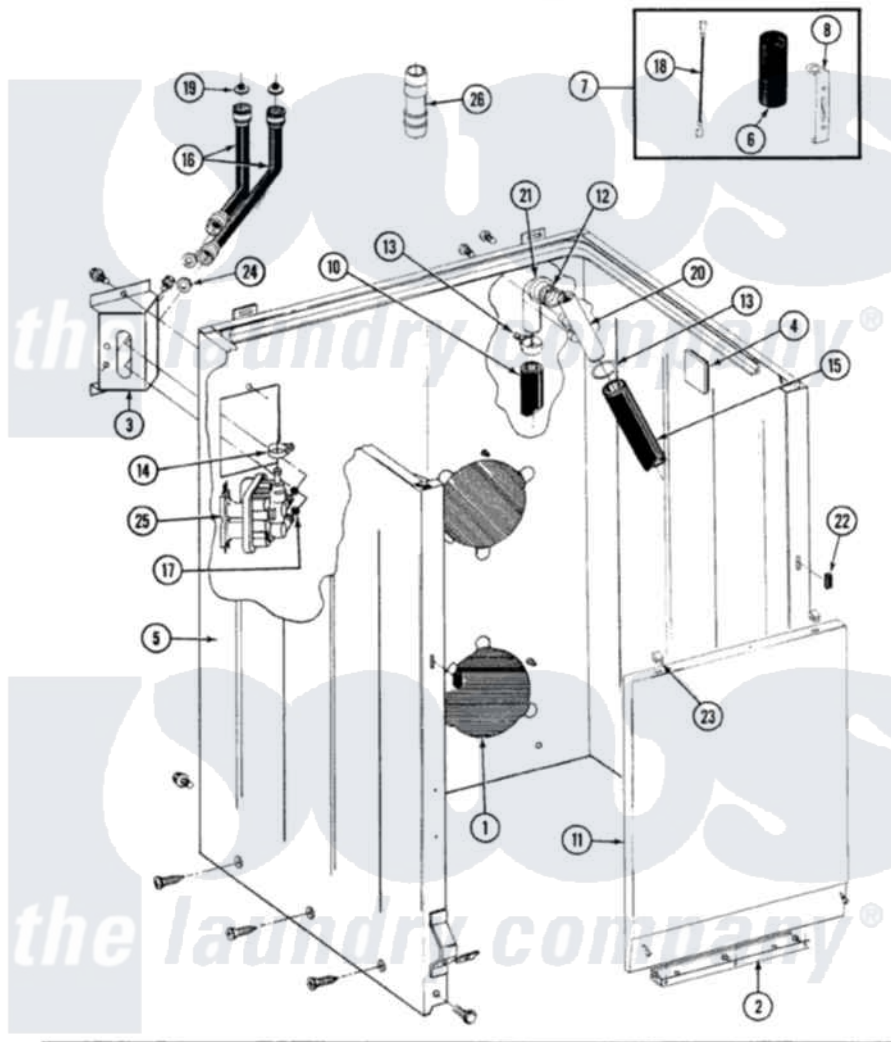

Maytag BA8100 01 - CABINET, WATER VALVE, HOSES & FRNT PANEL

SECTION: CABINET, WATER VALVE, HOSES & FRONT PANEL

MODEL: ALL MODELS

Issue Date: 6/90

32

Maytag [Residential Maytag BA8100 Washer Parts](#) Parts Diagram 01 - CABINET, WATER VALVE, HOSES & FRNT PANEL

[Click on the part number to view part](#)

Item	Original Part Number	Replaced By	Status	Part Description
1	211878		Not Available	PLATE, ACCESS
2	211294	90767		Screw, 8A X 3/8 HeX Washer Head Tapping
"	213846			Guard, Belt
3	214812	22002361		Bracket, Water Valve
"	212276	W10116760		Screw
4	215058			Pad, Cabinet Bumper
5	204439			Screw And Fstner Assembly
"	213007			Xfor Cabinet See Cabinet, Back
"	213121	3400111		Screw, 12-14 X 5/8
"	213122	27001200		Screw
6	Y200832			Capacitor
7	206103			Capacitor Kit
8	211149			Clip, Capacitor
NI	202861	202860		Inlet Hose Assembly

10	Y059149		(7/8" I.D. CARTON OF 50 FT.)
"	216017		Hose, Drain
"	215279	22003410	Hose, Drain
12	214765		Gasket, Siphon Break
13	200461	285655	Clamp, Hose
"	200908	285655	Clamp, Hose
14	201575		Clamp, Hose
15	214767	22001448	Hose, Pump
16	200672	76314	Hose, Inlet 6 Ft. Hose With Elbow
"	200681	21001467	Hose- 10'
"	200688	76314	Hose, Inlet 6 Ft. Hose With Elbow
"	205828	202860	Inlet Hose Assembly
"	202860		Inlet Hose Assembly
17	214337	96160	Screen
18	203237		No.17 Wire With Terminal
19	200961	12001413	Strainer And Washer Kit
20	206638		Siphon Break
"	Y014874		Screw, Idler Arm And Sleeve
21	Y216016	W10116738	Elbow
"	214764	208847	Elbow
22	214376	22002331	Spacer, Front Panel
23	212982	22001650	Fastener, Spring
24	Y013783		Washer, Inlet Hose
25	205613		Water Valve
"	212276	W10116760	Screw
26	Y216015		Coupling, Hose