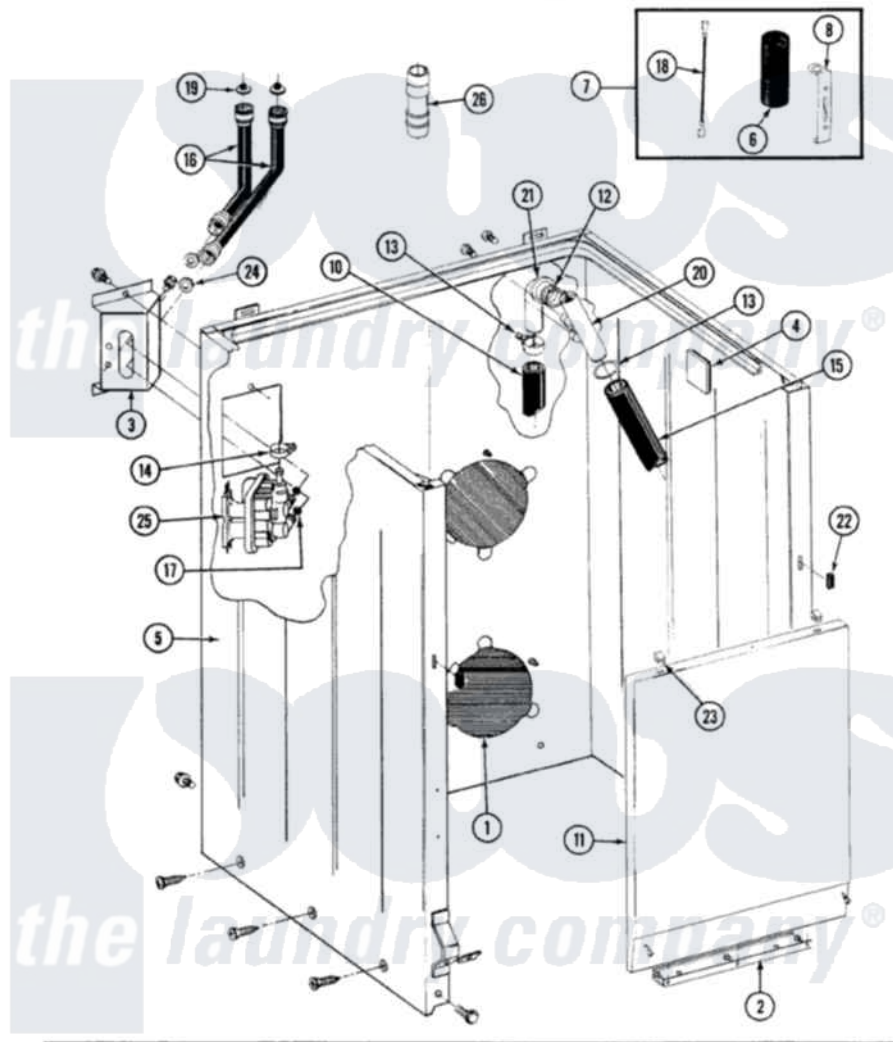

Maytag BA8200 01 - CABINET, WATER VALVE, HOSES & FRNT PANEL

SECTION: CABINET, WATER VALVE, HOSES & FRONT PANEL

MODEL: ALL MODELS

Issue Date: 6/90

32

Maytag [Residential Maytag BA8200 Washer Parts](#) Parts Diagram 01 - CABINET, WATER VALVE, HOSES & FRNT PANEL

Click on the part number to view part

Item	Original Part Number	Replaced By	Status	Part Description
1	211878		Not Available	PLATE, ACCESS
2	211294	90767		Screw, 8A X 3/8 HeX Washer Head Tapping
"	213846			Guard, Belt
3	214812	22002361		Bracket, Water Valve
"	212276	W10116760		Screw
4	215058			Pad, Cabinet Bumper
5	204439			Screw And Fstner Assembly
"	213007			Xfor Cabinet See Cabinet, Back
"	213121	3400111		Screw, 12-14 X 5/8
"	213122	27001200		Screw
6	Y200832			Capacitor
7	206103			Capacitor Kit
8	211149			Clip, Capacitor
NI	202861	202860		Inlet Hose Assembly

10	Y059149		(7/8" I.D. CARTON OF 50 FT.)
"	216017		Hose, Drain
"	215279	22003410	Hose, Drain
12	214765		Gasket, Siphon Break
13	200461	285655	Clamp, Hose
"	200908	285655	Clamp, Hose
14	201575		Clamp, Hose
15	214767	22001448	Hose, Pump
16	200672	76314	Hose, Inlet 6 Ft. Hose With Elbow
"	200681	21001467	Hose- 10'
"	200688	76314	Hose, Inlet 6 Ft. Hose With Elbow
"	205828	202860	Inlet Hose Assembly
"	202860		Inlet Hose Assembly
17	214337	96160	Screen
18	203237		No.17 Wire With Terminal
19	200961	12001413	Strainer And Washer Kit
20	206638		Siphon Break
"	Y014874		Screw, Idler Arm And Sleeve
21	Y216016	W10116738	Elbow
"	214764	208847	Elbow
22	214376	22002331	Spacer, Front Panel
23	212982	22001650	Fastener, Spring
24	Y013783		Washer, Inlet Hose
25	205613		Water Valve
"	212276	W10116760	Screw
26	Y216015		Coupling, Hose