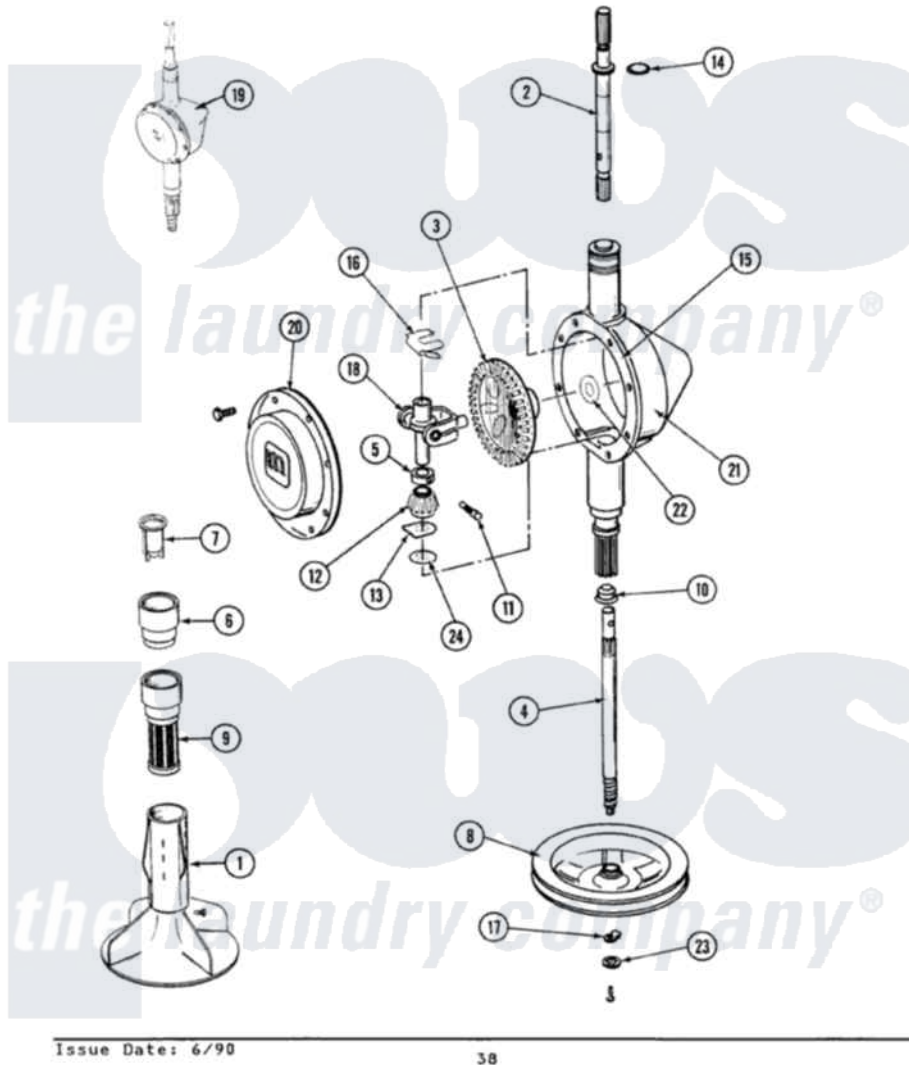

Maytag BA8200 02 - ORBITAL TRANSMISSION

SECTION: ORBITAL TRANSMISSION
MODEL: ALL MODELS

Issue Date: 6/90

38

Maytag [Residential Maytag BA8200 Washer Parts](#) Parts Diagram 02 - ORBITAL TRANSMISSION
Click on the part number to view part

Item	Original Part Number	Replaced By	Status	Part Description
1	207538			Agitator W/Lock Screw
2	207153	6-2097820		Kit- Shaft
3	206713	6-2067130		Gear- Beve
4	215411	12001451		Ctr Shaft W/Collar Andkeeper-Sha
5	215415		Not Available	COLLAR, LOWER
6	215721			Dispensing Cap
7	215733			Dispensing Cup
8	211059	6-2301530		Pulley
9	Y207427			Lint Filter Shallow
10	206602	207843		Lip Seal Repair Kit
11	Y206629			Pin, Collar
12	215401	W10221114		Pinion
13	215395			Plate, Clutch
14	210690			Seal, Rubber
15	Y058700	675652		Adhesive
16	215581			Spring, Agitator Shaft

17	211375	681582	Screw
"	211089		Lug, Stop Pulley
18	206685	6-2066850	Yoke
19	206708	6-2097790	Transmison
20	215417	Not Available	SCREW, TRANSMISSION COVER
"	206628		Cover, Transmission
21	206625	6-2097790	Transmison
22	215394		Washer, Bevel Gear
23	211090	22003555	Washer, Stop Lug
24	211483	6-2114830	Washer- SP