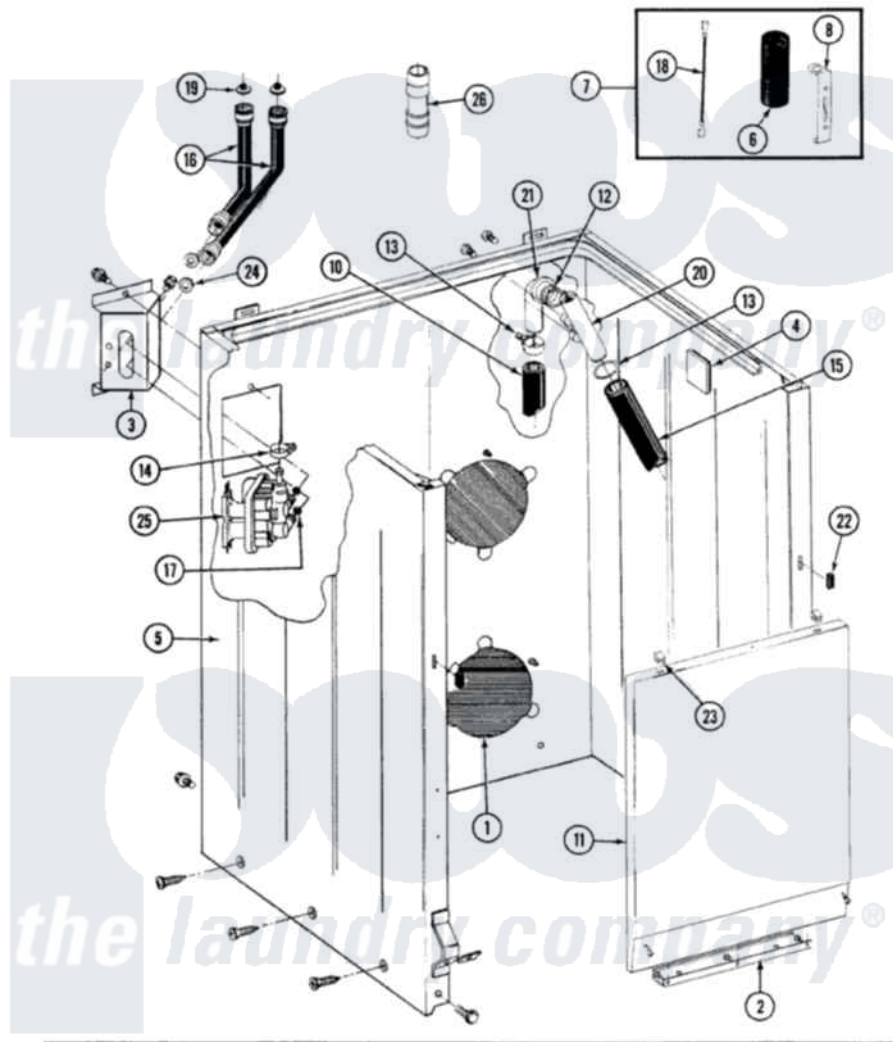

# Maytag BA8340 01 - CABINET, WATER VALVE, HOSES & FRNT PANEL

SECTION: CABINET, WATER VALVE, HOSES & FRONT PANEL

MODEL: ALL MODELS

Issue Date: 6/90

32

Maytag Residential Maytag BA8340 Washer Parts Parts Diagram 01 - CABINET, WATER VALVE, HOSES & FRNT PANEL

Click on the part number to view part

Item	Original Part Number	Replaced By	Status	Part Description
1	211878		Not Available	PLATE, ACCESS
2	211294	<a href="#">90767</a>		Screw, 8A X 3/8 HeX Washer Head Tapping
"	<a href="#">213846</a>			Guard, Belt
3	214812	<a href="#">22002361</a>		Bracket, Water Valve
"	212276	<a href="#">W10116760</a>		Screw
4	<a href="#">215058</a>			Pad, Cabinet Bumper
5	<a href="#">204439</a>			Screw And Fstner Assembly
"	<a href="#">213007</a>			Xfor Cabinet See Cabinet, Back
"	213121	<a href="#">3400111</a>		Screw, 12-14 X 5/8
"	213122	<a href="#">27001200</a>		Screw
6	<a href="#">Y200832</a>			Capacitor
7	<a href="#">206103</a>			Capacitor Kit
8	<a href="#">211149</a>			Clip, Capacitor
NI	202861	<a href="#">202860</a>		Inlet Hose Assembly