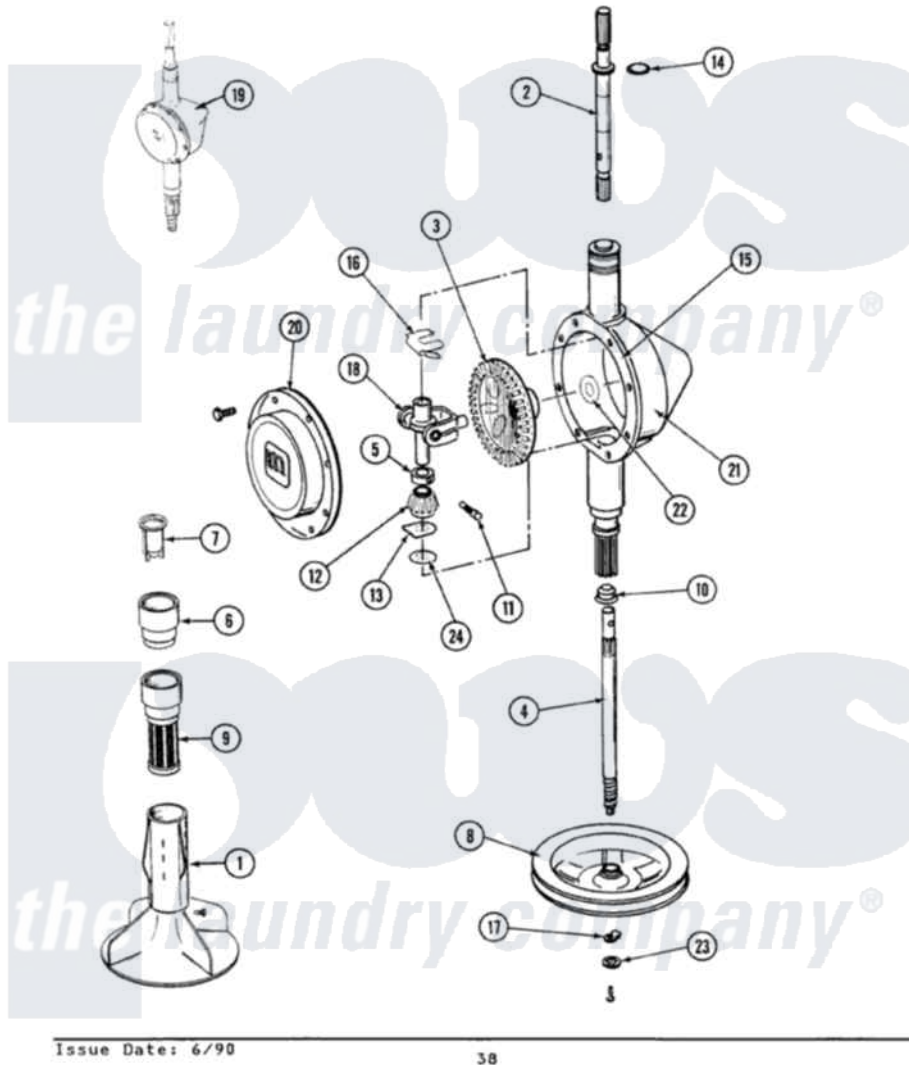

Maytag BA8340 02 - ORBITAL TRANSMISSION

SECTION: ORBITAL TRANSMISSION
MODEL: ALL MODELS

Maytag [Residential Maytag BA8340 Washer Parts](#) Parts Diagram 02 - ORBITAL TRANSMISSION
Click on the part number to view part

Item	Original Part Number	Replaced By	Status	Part Description
1	207538			Agitator W/Lock Screw
2	207153	6-2097820		Kit- Shaft
3	206713	6-2067130		Gear- Beve
4	215411	12001451		Ctr Shaft W/Collar Andkeeper-Sha
5	215415		Not Available	COLLAR, LOWER
6	215721			Dispensing Cap
7	215733			Dispensing Cup
8	211059	6-2301530		Pulley
9	Y207427			Lint Filter Shallow
10	206602	207843		Lip Seal Repair Kit
11	Y206629			Pin, Collar
12	215401	W10221114		Pinion
13	215395			Plate, Clutch
14	210690			Seal, Rubber
15	Y058700	675652		Adhesive
16	215581			Spring, Agitator Shaft

17	211375	681582	Screw
"	211089		Lug, Stop Pulley
18	206685	6-2066850	Yoke
19	206708	6-2097790	Transmison
20	215417	Not Available	SCREW, TRANSMISSION COVER
"	206628		Cover, Transmission
21	206625	6-2097790	Transmison
22	215394		Washer, Bevel Gear
23	211090	22003555	Washer, Stop Lug
24	211483	6-2114830	Washer- SP