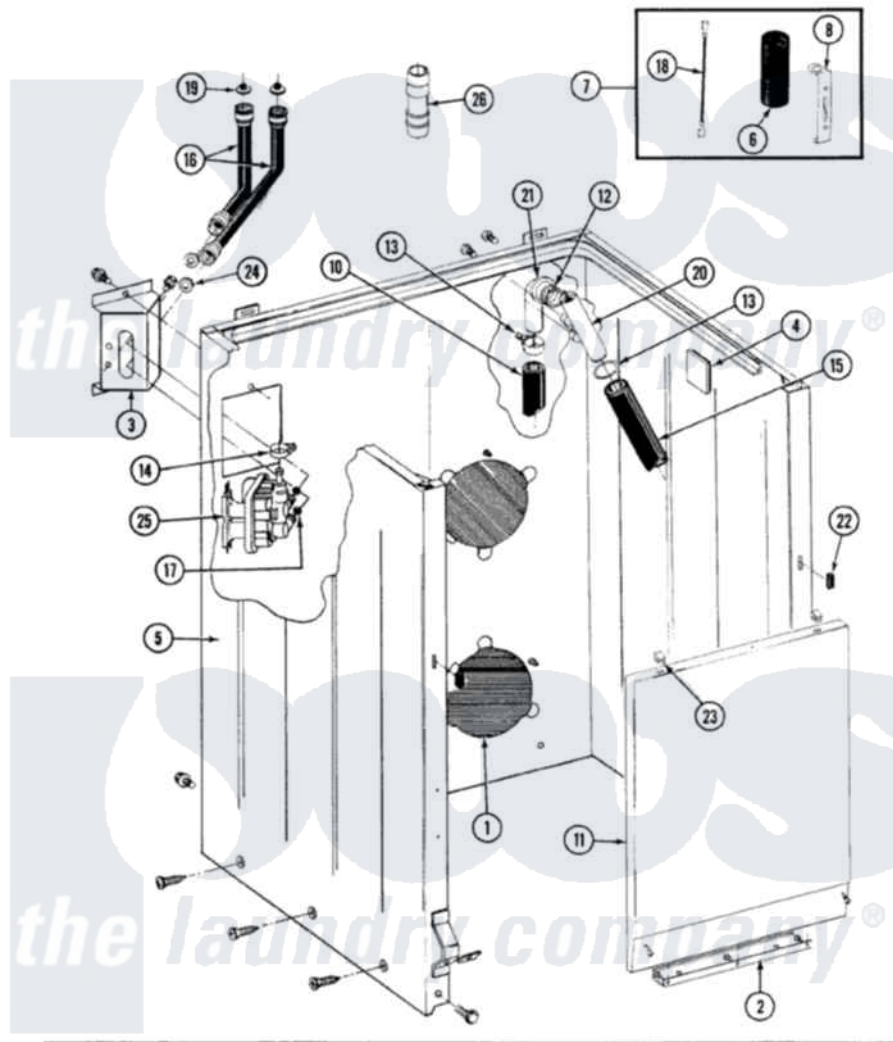

Maytag BA8440 01 - CABINET, WATER VALVE, HOSES & FRNT PANEL

SECTION: CABINET, WATER VALVE, HOSES & FRONT PANEL

MODEL: ALL MODELS

Issue Date: 6/90

32

Maytag Residential Maytag BA8440 Washer Parts Parts Diagram 01 - CABINET, WATER VALVE, HOSES & FRNT PANEL

Click on the part number to view part

Item	Original Part Number	Replaced By	Status	Part Description
1	211878		Not Available	PLATE, ACCESS
2	211294	90767		Screw, 8A X 3/8 HeX Washer Head Tapping
"	213846			Guard, Belt
3	214812	22002361		Bracket, Water Valve
"	212276	W10116760		Screw
4	215058			Pad, Cabinet Bumper
5	204439			Screw And Fstner Assembly
"	213007			Xfor Cabinet See Cabinet, Back
"	213121	3400111		Screw, 12-14 X 5/8
"	213122	27001200		Screw
6	Y200832			Capacitor
7	206103			Capacitor Kit
8	211149			Clip, Capacitor
NI	202861	202860		Inlet Hose Assembly

10	Y059149		(7/8" I.D. CARTON OF 50 FT.)
"	216017		Hose, Drain
"	215279	22003410	Hose, Drain
12	214765		Gasket, Siphon Break
13	200461	285655	Clamp, Hose
"	200908	285655	Clamp, Hose
14	201575		Clamp, Hose
15	214767	22001448	Hose, Pump
16	200672	76314	Hose, Inlet 6 Ft. Hose With Elbow
"	200681	21001467	Hose- 10'
"	200688	76314	Hose, Inlet 6 Ft. Hose With Elbow
"	205828	202860	Inlet Hose Assembly
"	202860		Inlet Hose Assembly
17	214337	96160	Screen
18	203237		No.17 Wire With Terminal
19	200961	12001413	Strainer And Washer Kit
20	206638		Siphon Break
"	Y014874		Screw, Idler Arm And Sleeve
21	Y216016	W10116738	Elbow
"	214764	208847	Elbow
22	214376	22002331	Spacer, Front Panel
23	212982	22001650	Fastener, Spring
24	Y013783		Washer, Inlet Hose
25	205613		Water Valve
"	212276	W10116760	Screw
26	Y216015		Coupling, Hose