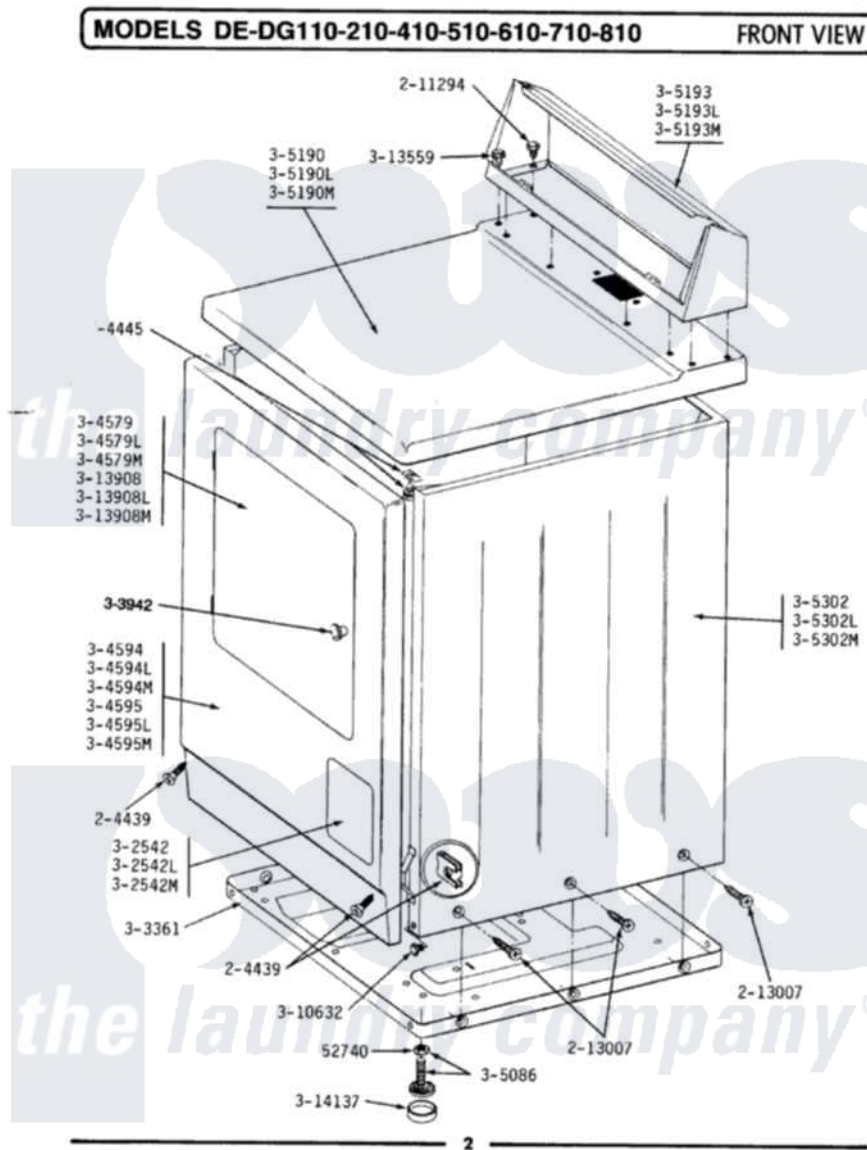

Maytag BDG410 02 - FRONT VIEW

Maytag Residential Maytag BDG410 Dryer Parts Parts Diagram 02 - FRONT VIEW
 Click on the part number to view part

Item	Original Part Number	Replaced By	Status	Part Description
2	204439			Screw And Fstner Assembly
3	204445			Screw And Fastener Assembly
4	211294	90767		Screw, 8A X 3/8 HeX Washer Head Tapping
5	213007			Xfor Cabinet See Cabinet, Back
7	302542L		Not Available	PART NOT USED. (DG ONLY)
8	302542M		Not Available	ACCESS DOOR-HARVEST WHEAT
9	Y303361		Not Available	BASE ASSY. (UPPER & LOWER)
16	304595	3369903		Dishrack
17	304595L		Not Available	FRONT PANEL-ALMOND
18	304595M		Not Available	FRONT PANEL-HARVEST WHEAT
19	Y305086			Adjustable Leg And Nut
29	303942		Not Available	KNOB AND SCREW
30	Y310632	1163839		Screw