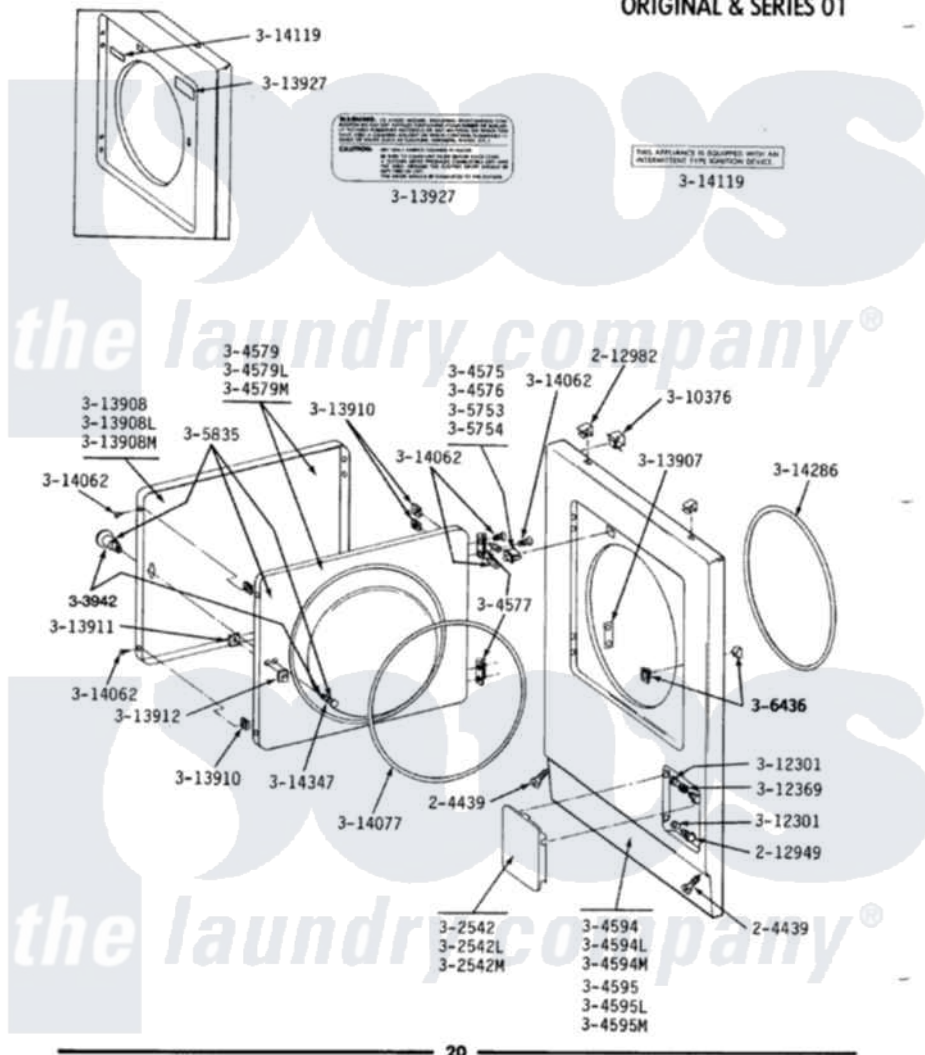

Maytag BDG810 01 - FRONT PANEL & DOOR ASSEMBLY

MODELS DE-DG110-210-410-510-610-710-810

**FRONT PANEL & DOOR ASSEMBLY
ORIGINAL & SERIES 01**

Maytag Residential Maytag BDG810 Dryer Parts Parts Diagram 01 - FRONT PANEL & DOOR ASSEMBLY
Click on the part number to view part

Item	Original Part Number	Replaced By	Status	Part Description
2	212949	22001866		Screw, Relay
3	212982	22001650		Fastener, Spring
7	Y304575	W10169313		Switch-Dor
8	Y304576	W10169313		Switch-Dor
9	Y304577	33001230		Hinge, Door
10	306436			Door Latch Kit--W
20	Y305753	W10169313		Switch-Dor
21	Y305754	W10169313		Switch-Dor
22	305835		Not Available	INNER DOOR WITH KNOB & SCRE
23	303942		Not Available	KNOB AND SCREW
24	Y310376			Clip, Door Switch Harness
25	312301		Not Available	BUSHING FOR ACCESS STUD
26	312369			Sleeve, Access Panel Stud Part Not Used
27	Y313907			Fastener, Twin

31	Y313910		Clip, Door Liner To Outer Panel
32	Y313911		Door Strike Retainer
33	Y313912	306436	Door Latch Kit--W
34	Y313927		INSTRUCTION LABEL
35	Y314062		Screw, Door Hinge And Panel
36	314077		Door Seal
37	314119	Not Available	GAS IGNITION LABEL
38	314286		Seal For Front Panel
39	314347	400021-1	Screw