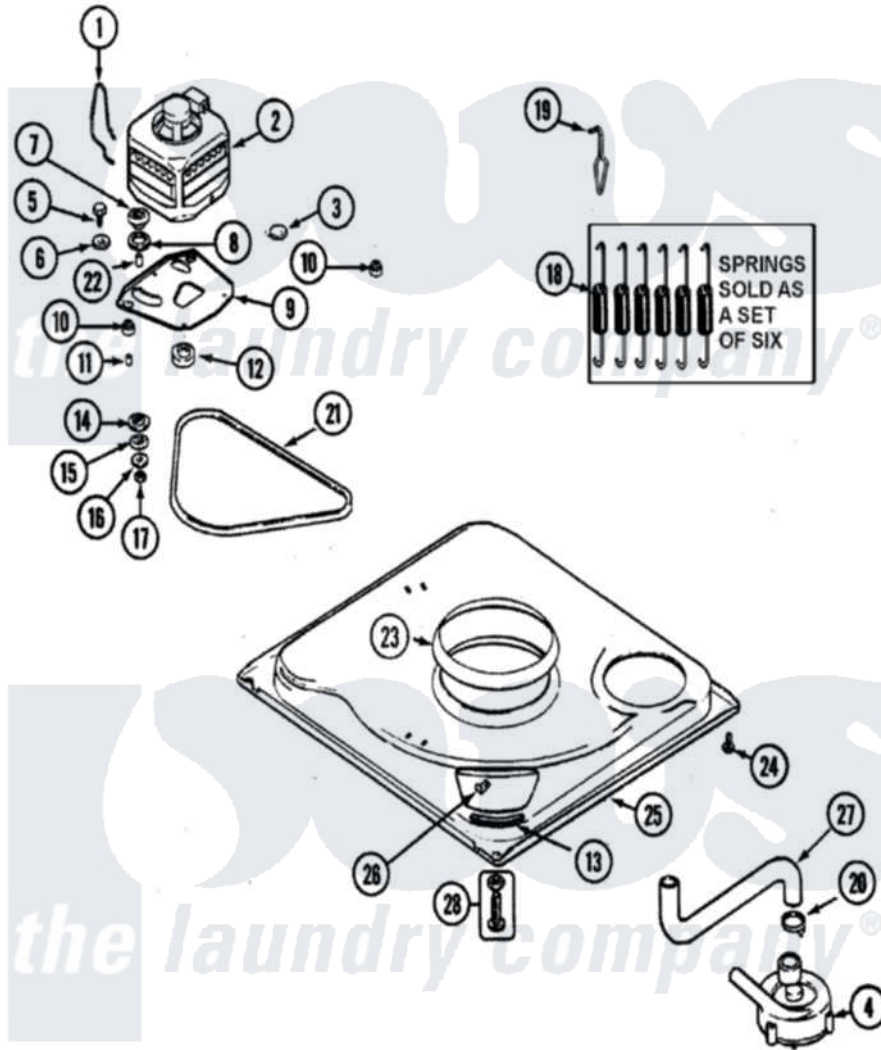

Maytag CAV1000AWW 01 - BASE

Maytag [Residential Maytag CAV1000AWW Washer Parts](#) Parts Diagram 01 - BASE
 Click on the part number to view part

Item	Original Part Number	Replaced By	Status	Part Description
1	21001110	22004376		Spring, Motor Pivot
2	21001922	21001950		MoTor, 2SP 1/2hp 120V/60Hz Hi-Tor
3	21001486			Foot Slide, Isolator
4	21001873	35-6780		Pump-Water
5	25-7833	21001977		Screw
6	25-7834			Washer, Motor/Base Screw
7	33-9946			Isolator, Motor
8	35-3570			Washer, Motor Pivot
9	21001783			Plate And Screw Assembly
10	35-3646			Isolator, Motor Plate
11	25-7831			Spacer, Mounting
12	21001506	21001950		MoTor, 2SP 1/2hp 120V/60Hz Hi-Tor
13	35-2065			Pad, Motor Plate
14	35-3571			Slide, Motor Pivot
15	33-9967			Washer, Motor Isolator

16	25-7047		Washer, Flat
17	25-7325	Y707702	Locknut
18	12002102	12002773	Spring
19	21001166		Hook, Suspension Spring
20	25-6068	285655	Clamp, Hose
21	35-2279		Belt, Drive
22	25-7830		Spacer
23	35-3020	22004469	Leg And Foot Self Stabalizing
24	25-7828	489483	Screw 10-32 X 1/2
25	21001893	12002701	Base Kit
26	25-7845		Speednut, Motor
27	21001915		Hose, Tub To Pump
28	35-3507	25001119	Foot And Pad Assembly
NI	21002026		Snubber
"	21001161	21002026	Snubber