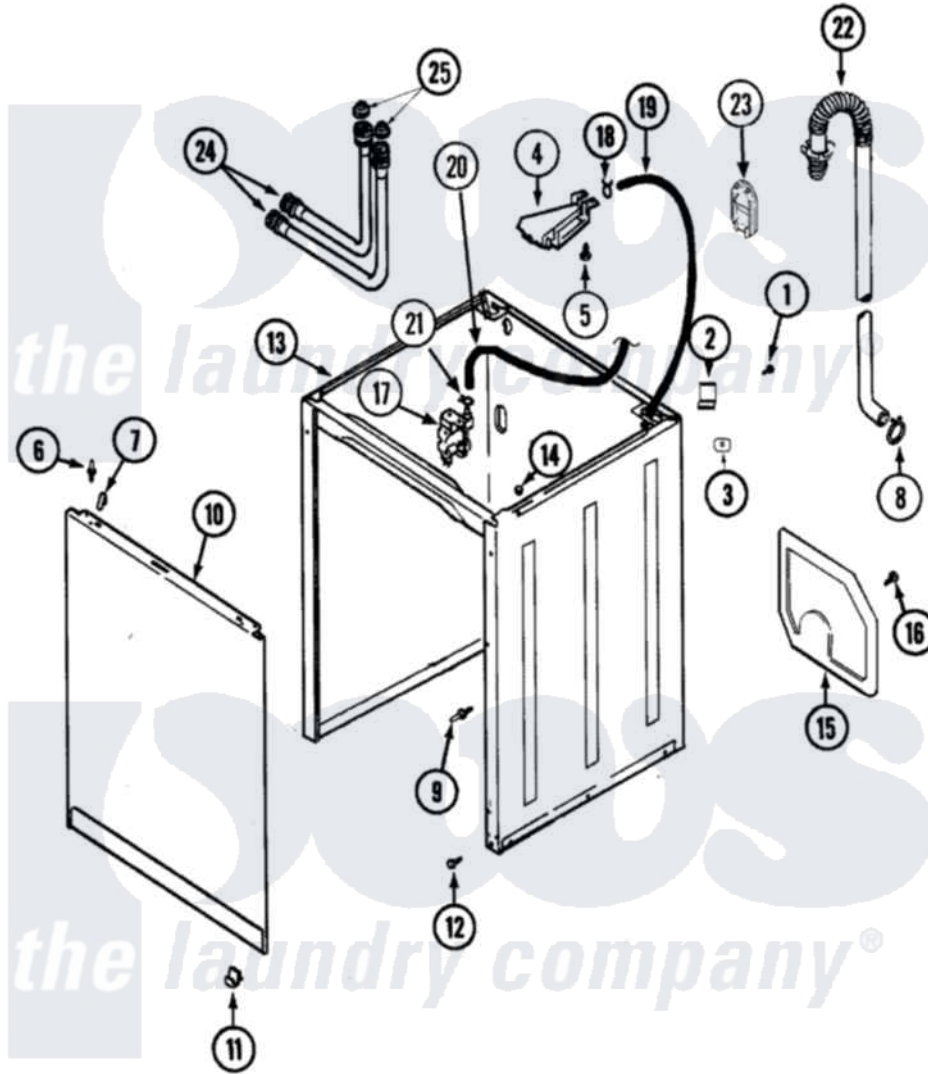

Maytag CAV1000AWW 02 - CABINET

Maytag [Residential Maytag CAV1000AWW Washer Parts](#) Parts Diagram 02 - CABINET

[Click on the part number to view part](#)

Item	Original Part Number	Replaced By	Status	Part Description
1	25-7893			Screw
2	35-2846			Hinge, Cabinet Top
3	35-4128			Pad, Hinge
4	21001760			Flume Assembly / Water Diverter
5	25-3092	90767		Screw, 8A X 3/8 HeX Washer Head Tapping
6	25-0224	3400029		Nut, Adapter Plate
"	53-0643			Pin, Locator
"	53-0200			Sleeve, Locator Pin
7	25-7220			Clip, Cabinet Top
8	21001575		Not Available	MANUAL, USE & CARE
9	21001829			Post, Locating
10	35-2084			Panel, Front
"	21002011			Pad, Cabinet
11	53-0120			Clip, Front Panel
"	25-7732	681414		Screw, 10AB X 1/2

12	35-4129		Bumper, Cabinet
13	21001871		Cabinet
14	33-2653		Bumper, Cabinet
15	21001876		Shield, Rear
16	25-7732	681414	Screw, 10AB X 1/2
17	21001747	21001932	Valve, Water Inlet
18	25-7867	596669	Clamp, Manifold
19	35-2378	12002749	Hose, Flume Kit
20	21001748		Hose, Pressure Switch
21	25-7796	596669	Clamp, Manifold
22	21001872		Hose, Drain
23	21001874		Outlet, Drain Hose
24	33-7891	89503	Hose-Inlet
"	35-0874	76313	Hosefill
25	33-4264N		Strainer And Washer Kit